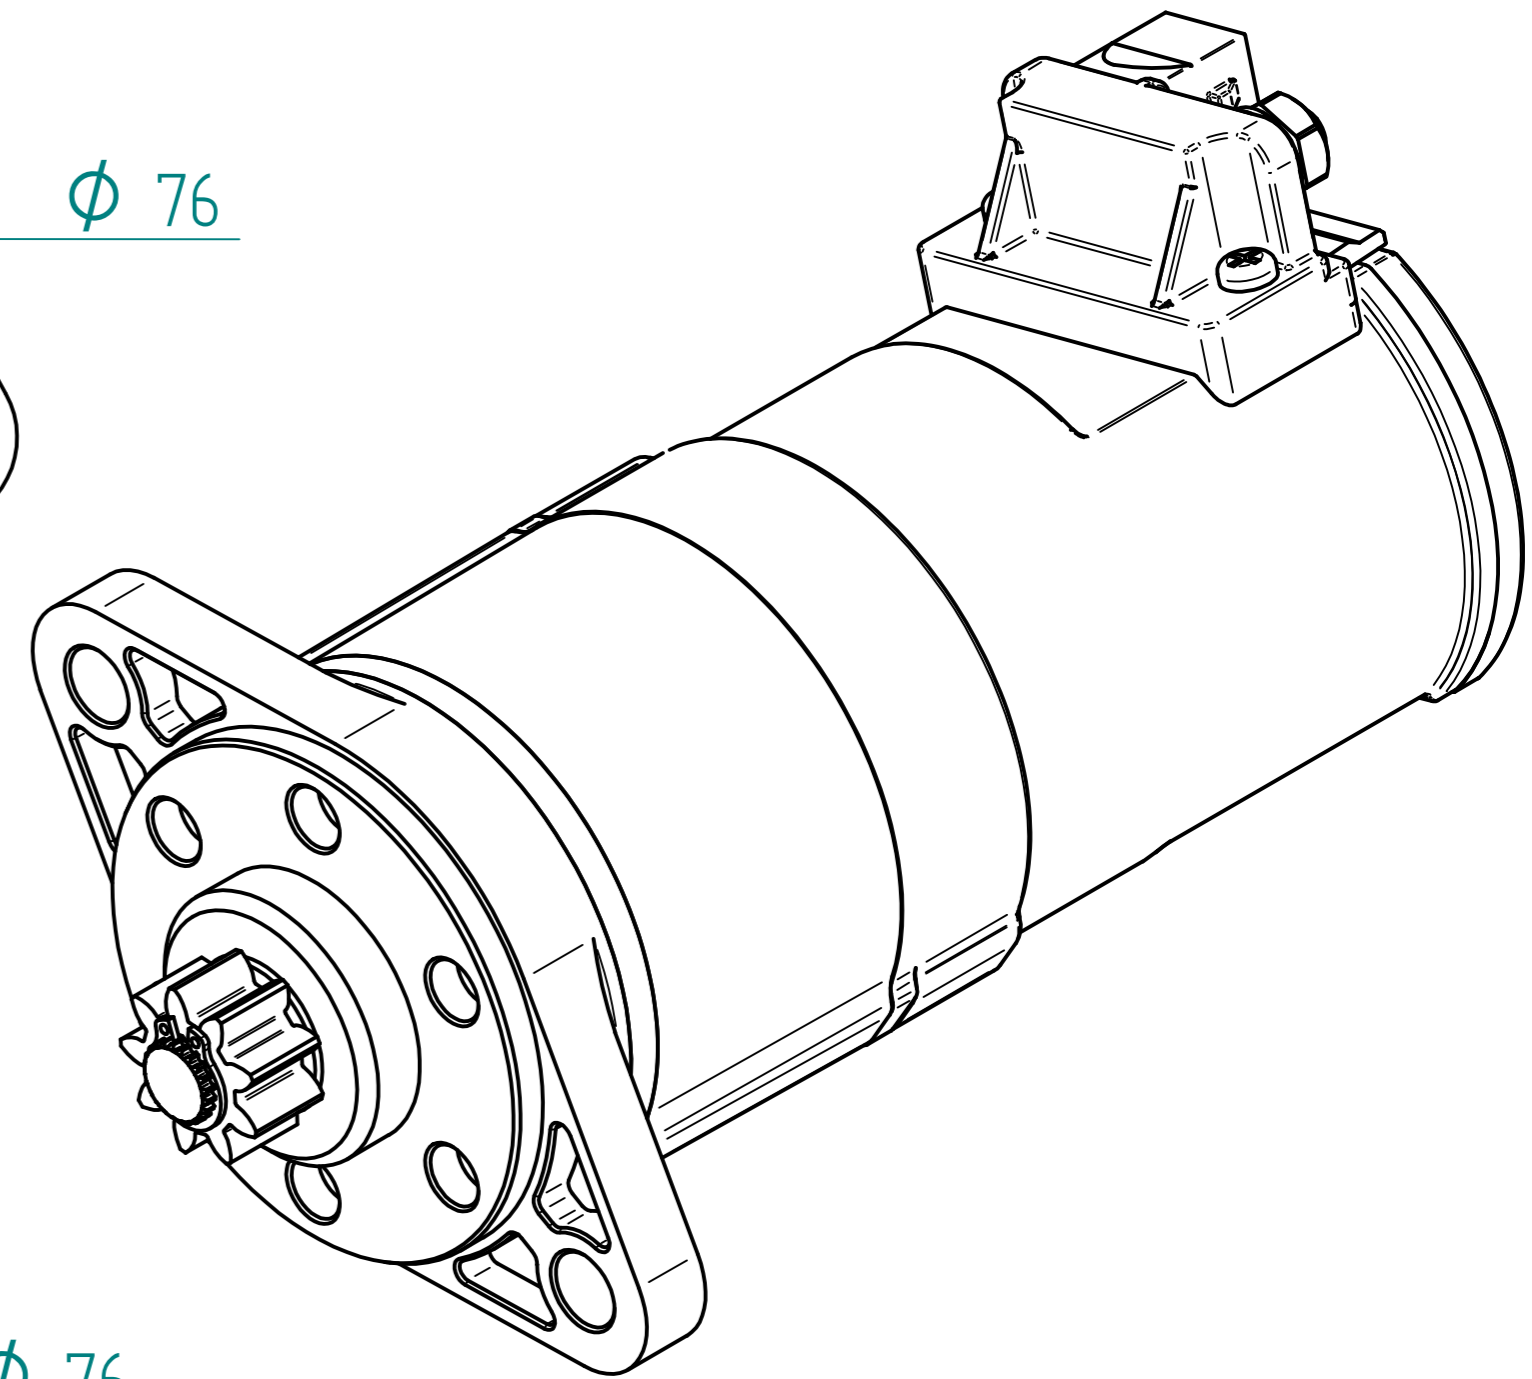

BMW M3. Part Number 7621094AXG

BMW M3 starter with 12mm spacer.

BMW M3 starter with 5mm spacer.

Material		Finish	
Drawn	Name	Date	
Checked	S.W.	21/07/10	
Appro			
Note.			Project: BMW M3.
Unless otherwise stated all dimensions in mm.			Item: 7621094AXG
			Maximum Torque: 32Nm
Status	Scale 1:1	Sheet 1 of 1	Mass: 2.7kg
© Copyright Brise Ltd. Unit Q3 Northfleet Industrial Estate DA11 9SN All Rights Reserved			

REVISION HISTORY			
REV.	DESCRIPTION	DATE	APPRO
	12mm and 5mm spacer included. Fitment will depend on year of car. Please clarify which you require before fitting to vehicle.	21/07/10	S.W.