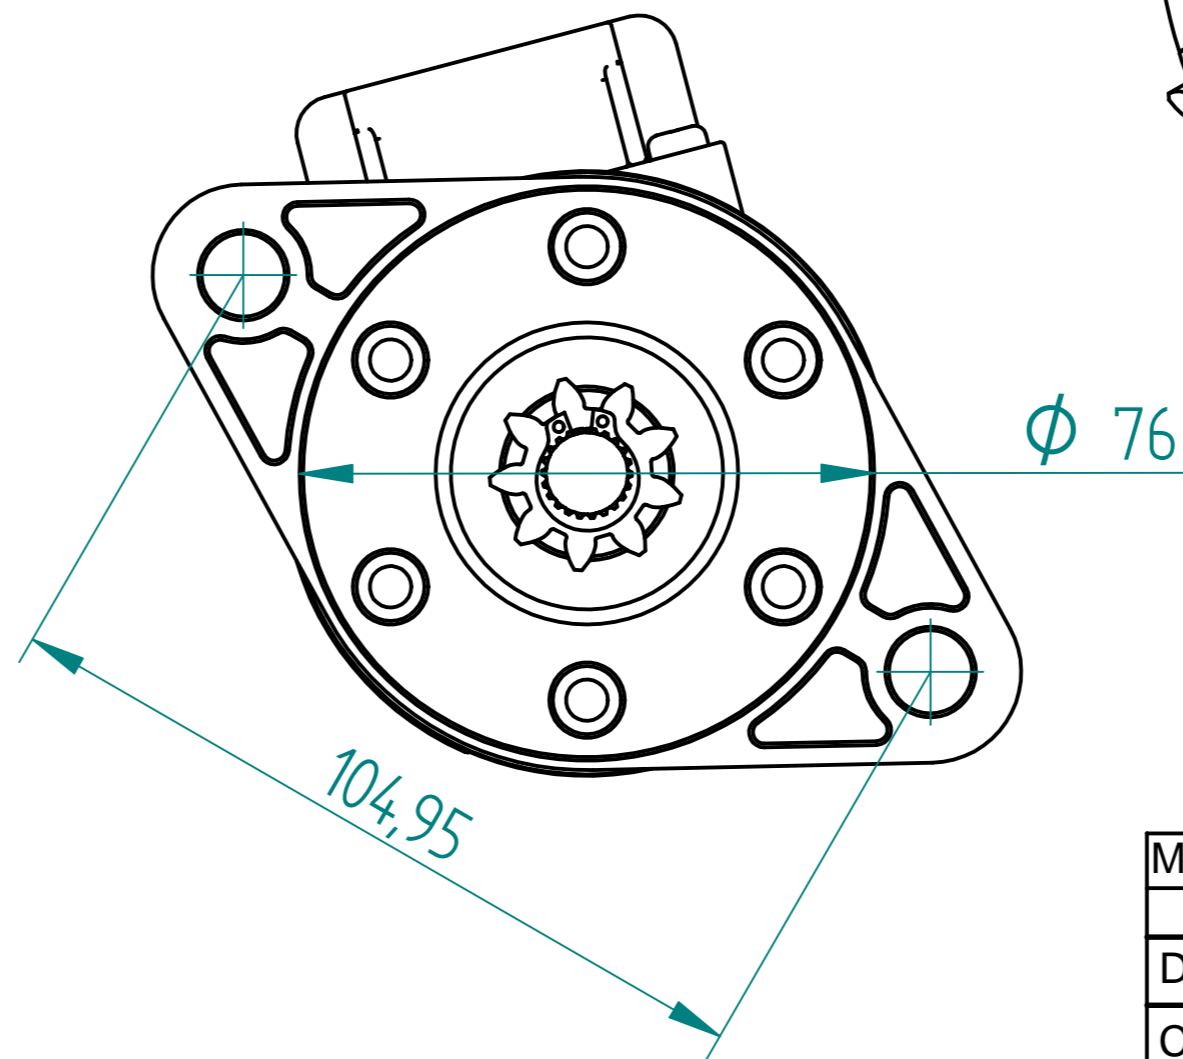

BMW M3. Part Number 7621094AXG

BMW M3 starter with 12mm spacer.

BMW M3 starter with 5mm spacer.

Material		Finish	
Drawn	Name	Date	
Checked	S.W.	21/07/10	
Appro			
Note.			Project: BMW M3.
Unless otherwise stated all dimensions in mm.			Item: 7621094AXG
			Maximum Torque: 32Nm
Status	Scale 1:1	Sheet 1 of 1	Mass: 2.7kg
© Copyright Brise Ltd. Unit Q3 Northfleet Industrial Estate DA11 9SN All Rights Reserved			

REVISION HISTORY			
REV.	DESCRIPTION	DATE	APPRO
	12mm and 5mm spacer included. Fitment will depend on year of car. Please clarify which you require before fitting to vehicle.	21/07/10	S.W.