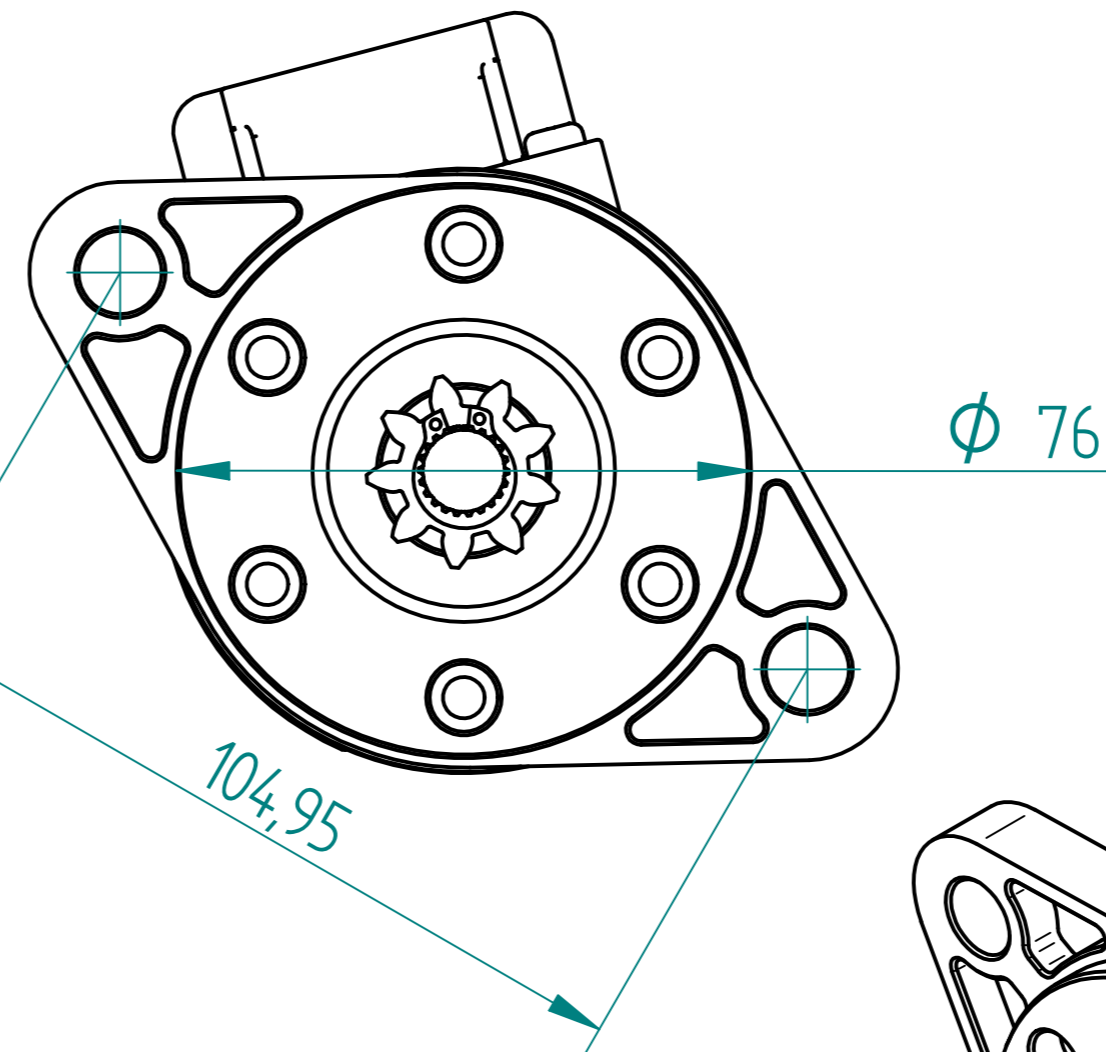

BMW M3. Part Number 7621094AXG

BMW M3 starter with 12mm spacer.

BMW M3 starter with 5mm spacer.

Material		Finish	
Drawn	Name	Date	
Checked	S.W.	21/07/10	
Appro			
Note.			Project: BMW M3.
Unless otherwise stated all dimensions in mm.			Item: 7621094AXG
			Maximum Torque: 32Nm
Status	Scale 1:1	Sheet 1 of 1	Mass: 2.7kg
© Copyright Brise Ltd. Unit Q3 Northfleet Industrial Estate DA11 9SN All Rights Reserved			

REVISION HISTORY			
REV.	DESCRIPTION	DATE	APPRO
	12mm and 5mm spacer included. Fitment will depend on year of car. Please clarify which you require before fitting to vehicle.	21/07/10	S.W.