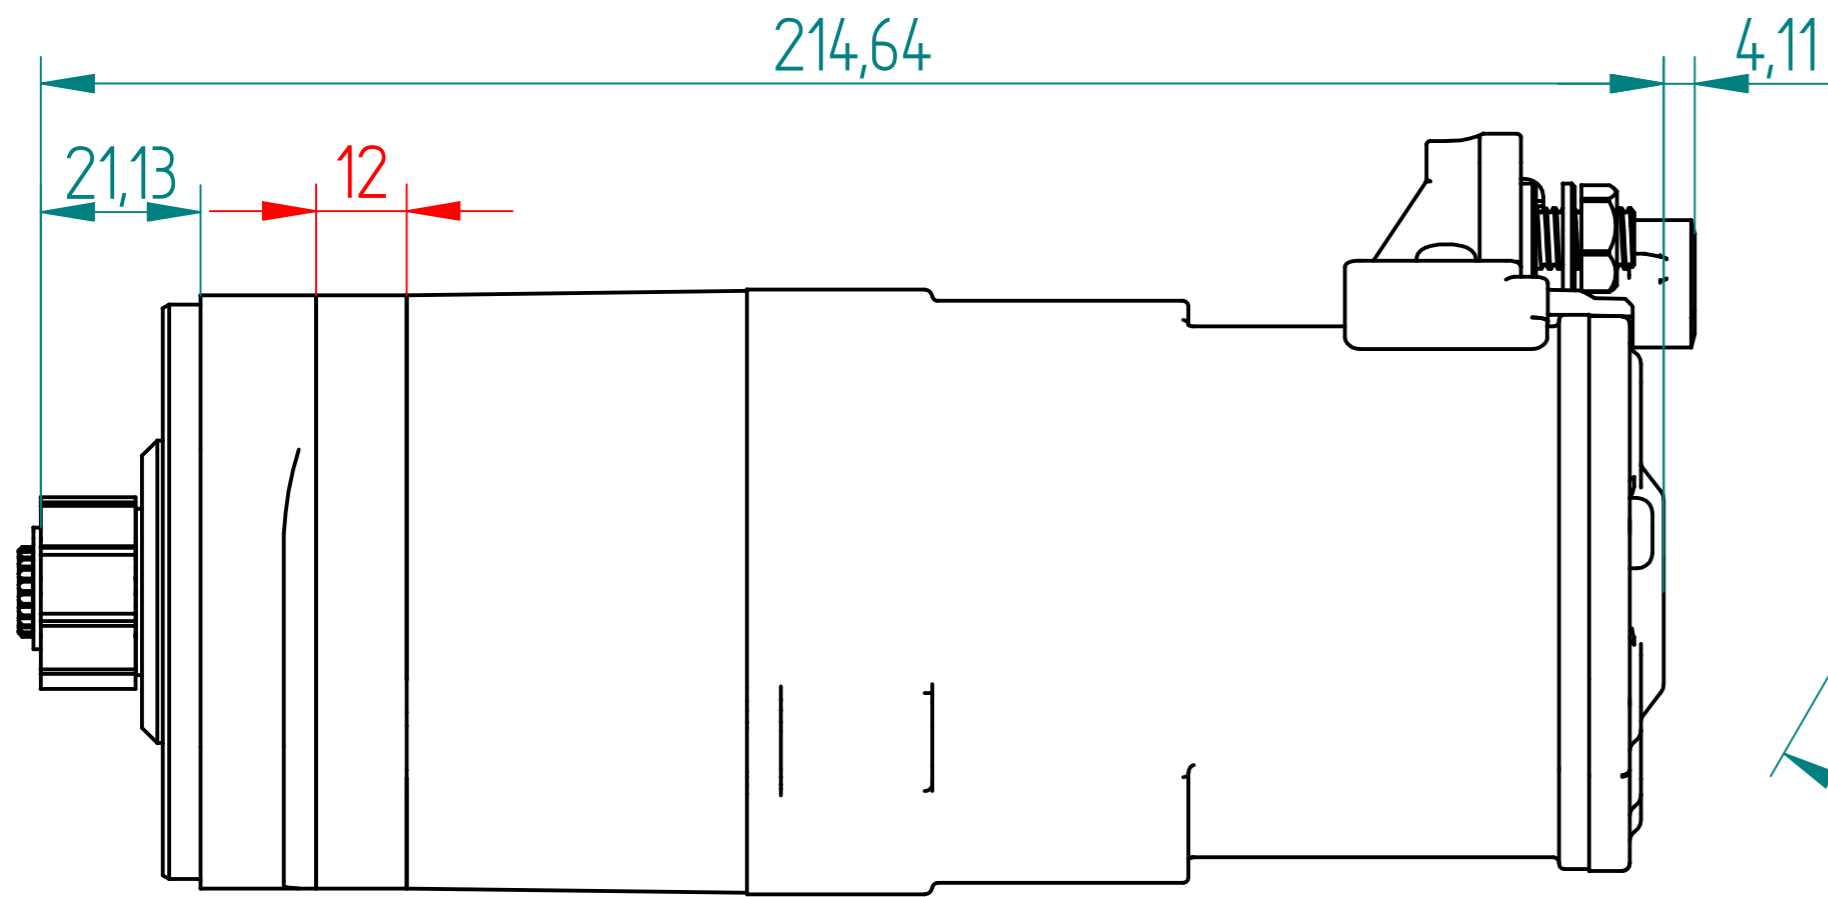

BMW M3. Part Number 7621094AXG

BMW M3 starter with 12mm spacer.

BMW M3 starter with 5mm spacer.

Material		Finish	
Drawn	Name	Date	
Checked	S.W.	21/07/10	
Appro			
Note.			Project: BMW M3.
Unless otherwise stated all dimensions in mm.			Item: 7621094AXG
			Maximum Torque: 32Nm
Status	Scale 1:1	Sheet 1 of 1	Mass: 2.7kg
© Copyright Brise Ltd. Unit Q3 Northfleet Industrial Estate DA11 9SN All Rights Reserved			

REVISION HISTORY			
REV.	DESCRIPTION	DATE	APPRO
	12mm and 5mm spacer included. Fitment will depend on year of car. Please clarify which you require before fitting to vehicle.	21/07/10	S.W.