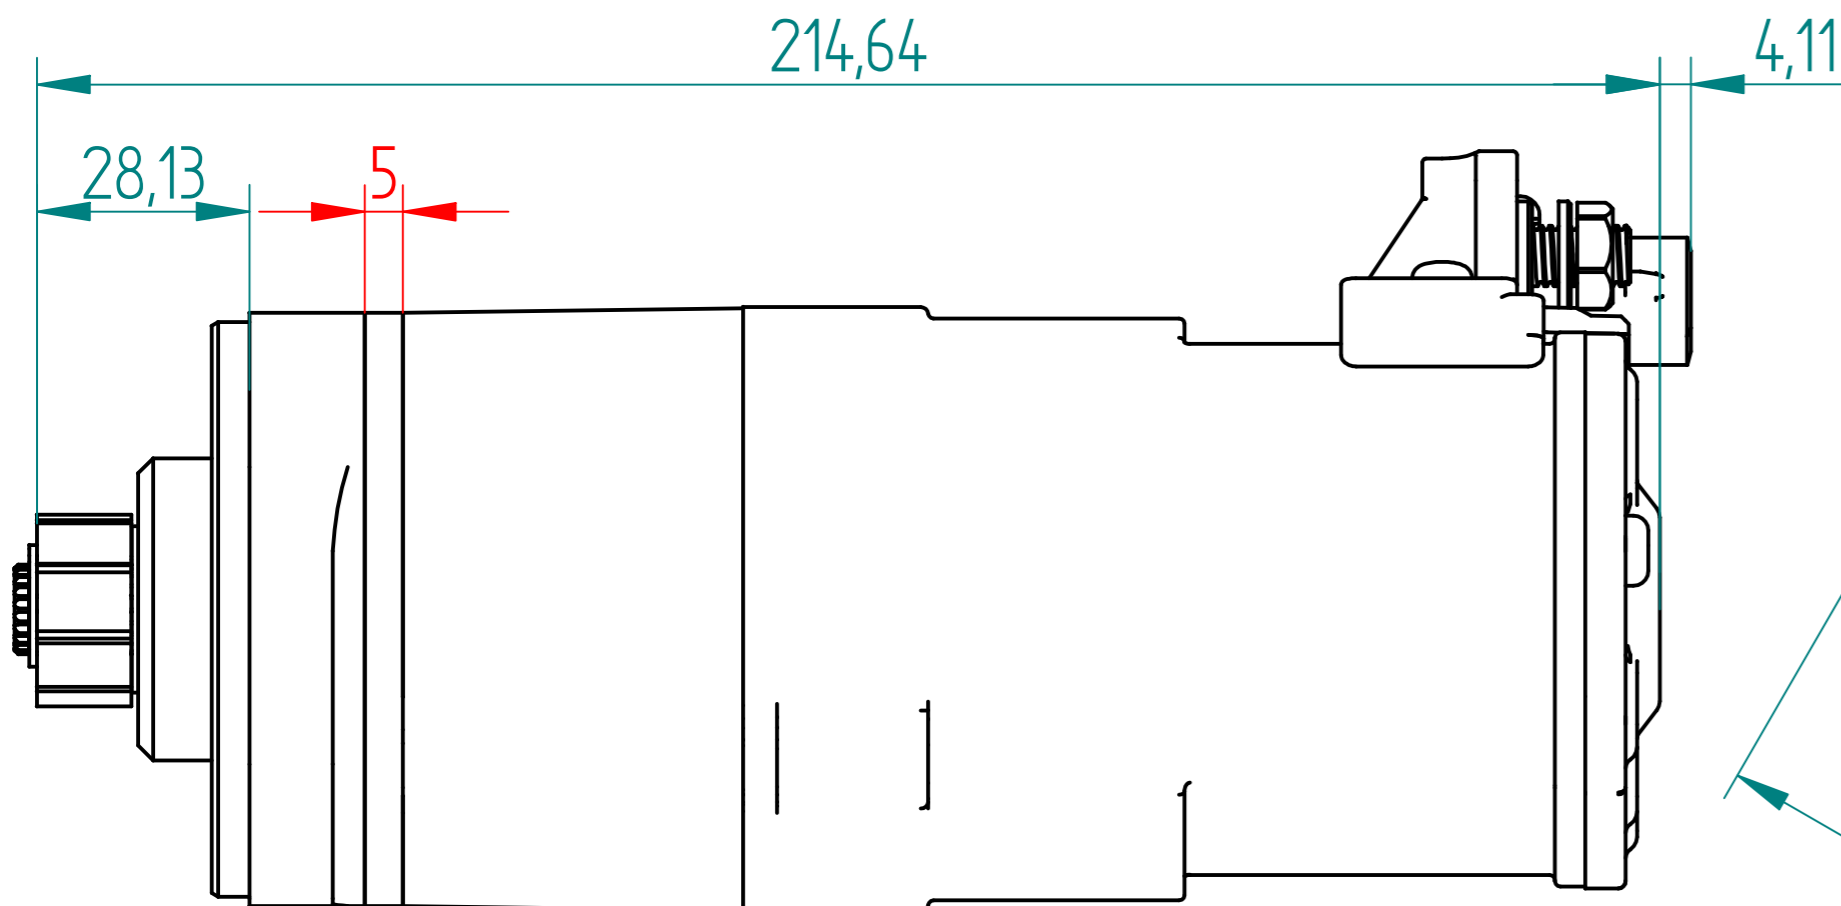

BMW M3. Part Number 7621094AXG

BMW M3 starter with 12mm spacer.

BMW M3 starter with 5mm spacer.

Material		Finish	
Drawn	Name	Date	
Checked	S.W.	21/07/10	
Appro			
Note.			Project: BMW M3.
Unless otherwise stated all dimensions in mm.			Item: 7621094AXG
			Maximum Torque: 32Nm
Status	Scale 1:1	Sheet 1 of 1	Mass: 2.7kg
© Copyright Brise Ltd. Unit Q3 Northfleet Industrial Estate DA11 9SN All Rights Reserved			

REVISION HISTORY			
REV.	DESCRIPTION	DATE	APPRO
	12mm and 5mm spacer included. Fitment will depend on year of car. Please clarify which you require before fitting to vehicle.	21/07/10	S.W.