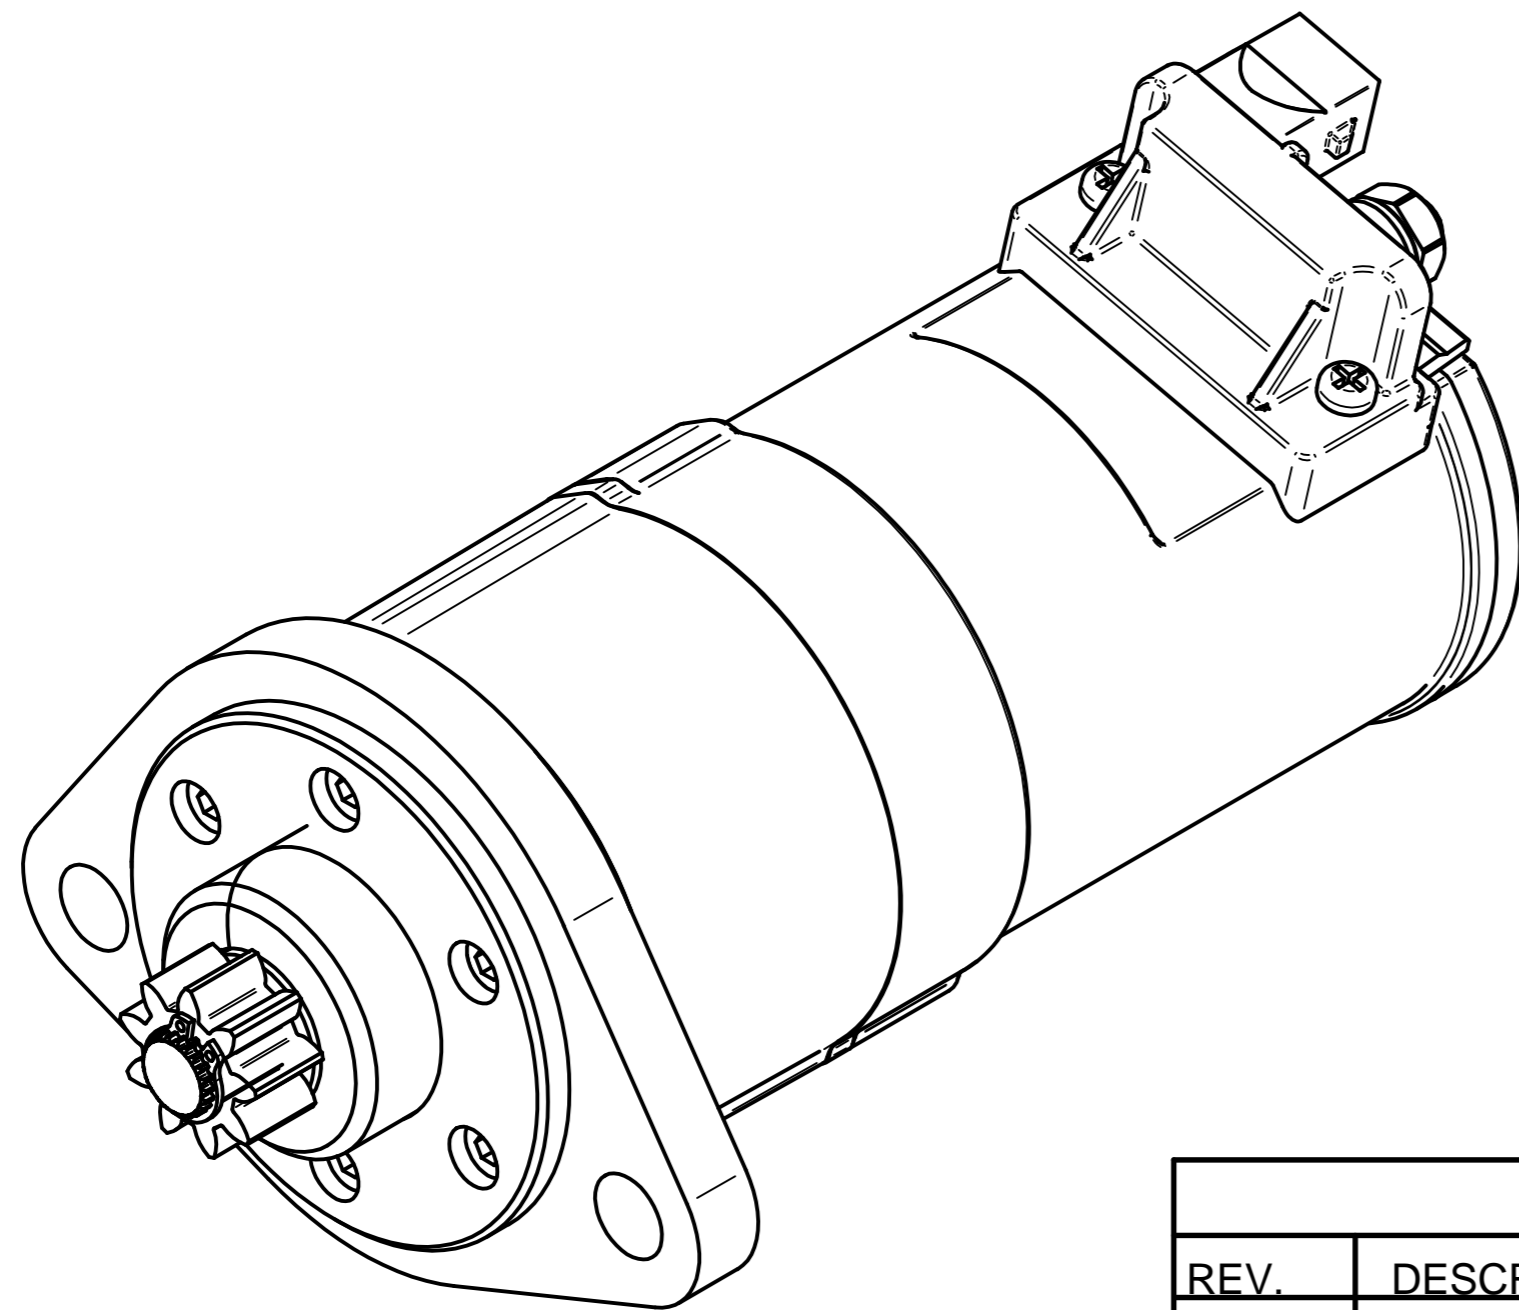

Ferrari 400 Starter. Part Number 783208M3AXG

REVISION HISTORY			
REV.	DESCRIPTION	DATE	APPRO

Material		Finish	
Drawn	Name	Date	
Checked	S.W.	21/07/10	
Appro			
Note.	Unless otherwise stated all dimensions in mm.		
Status	Project: Ferrari 400.	Item: 783208M3AXG	Maximum Torque: 32Nm
	Scale 1:1	Sheet 1 of 1	Mass: 2.7kg
© Copyright Brise Ltd. Unit Q3 Northfleet Industrial Estate DA11 9SN All Rights Reserved			