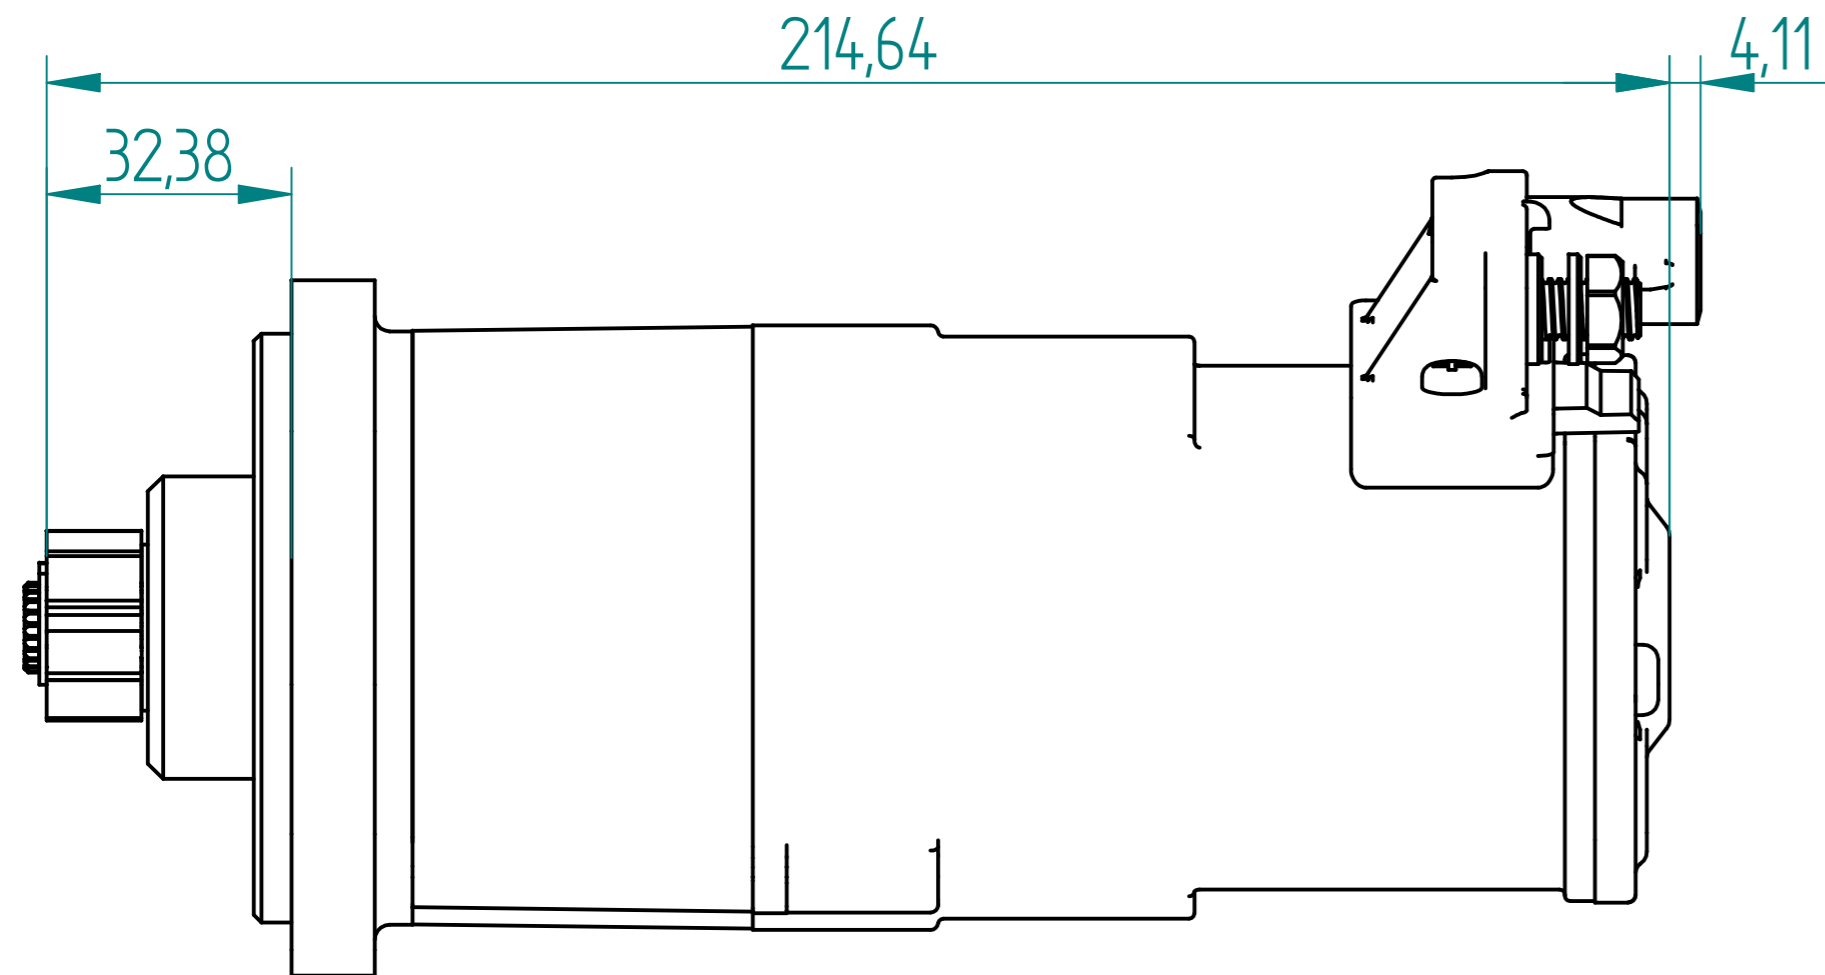

Ferrari 400 Starter. Part Number 783208M3AXG

REVISION HISTORY			
REV.	DESCRIPTION	DATE	APPRO

Material		Finish	
Drawn	Name	Date	
Checked	S.W.	21/07/10	
Appro			
Note.	Unless otherwise stated all dimensions in mm.		
Status	Project: Ferrari 400.	Item: 783208M3AXG	Maximum Torque: 32Nm
	Scale 1:1	Sheet 1 of 1	Mass: 2.7kg
© Copyright Brise Ltd. Unit Q3 Northfleet Industrial Estate DA11 9SN All Rights Reserved			