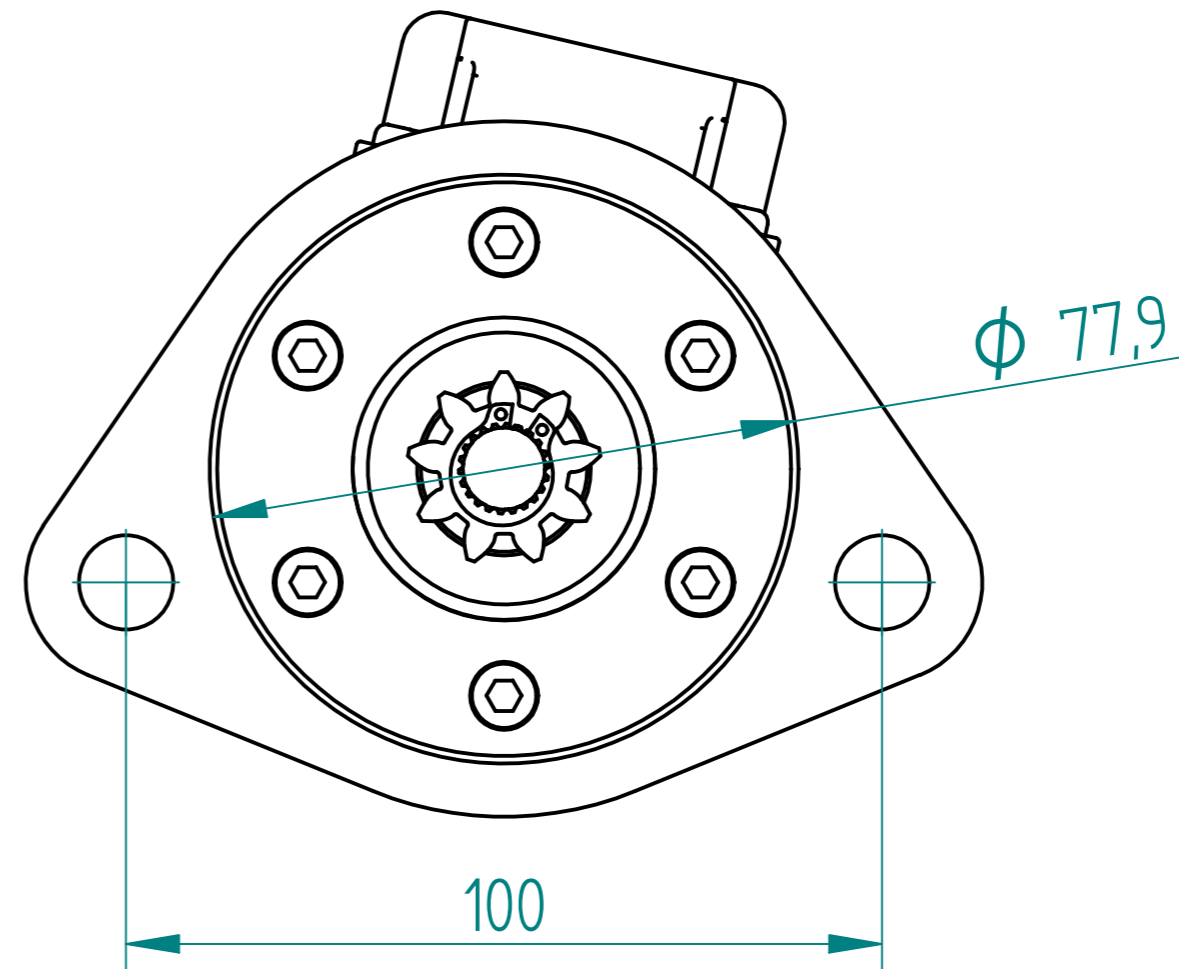

Ferrari 400 Starter. Part Number 783208M3AXG

REVISION HISTORY			
REV.	DESCRIPTION	DATE	APPRO

Material		Finish	
Drawn	Name	Date	
Checked	S.W.	21/07/10	
Appro			
Note.	Unless otherwise stated all dimensions in mm.		
Status	Project: Ferrari 400.	Item: 783208M3AXG	Maximum Torque: 32Nm
	Scale 1:1	Sheet 1 of 1	Mass: 2.7kg
© Copyright Brise Ltd. Unit Q3 Northfleet Industrial Estate DA11 9SN All Rights Reserved			