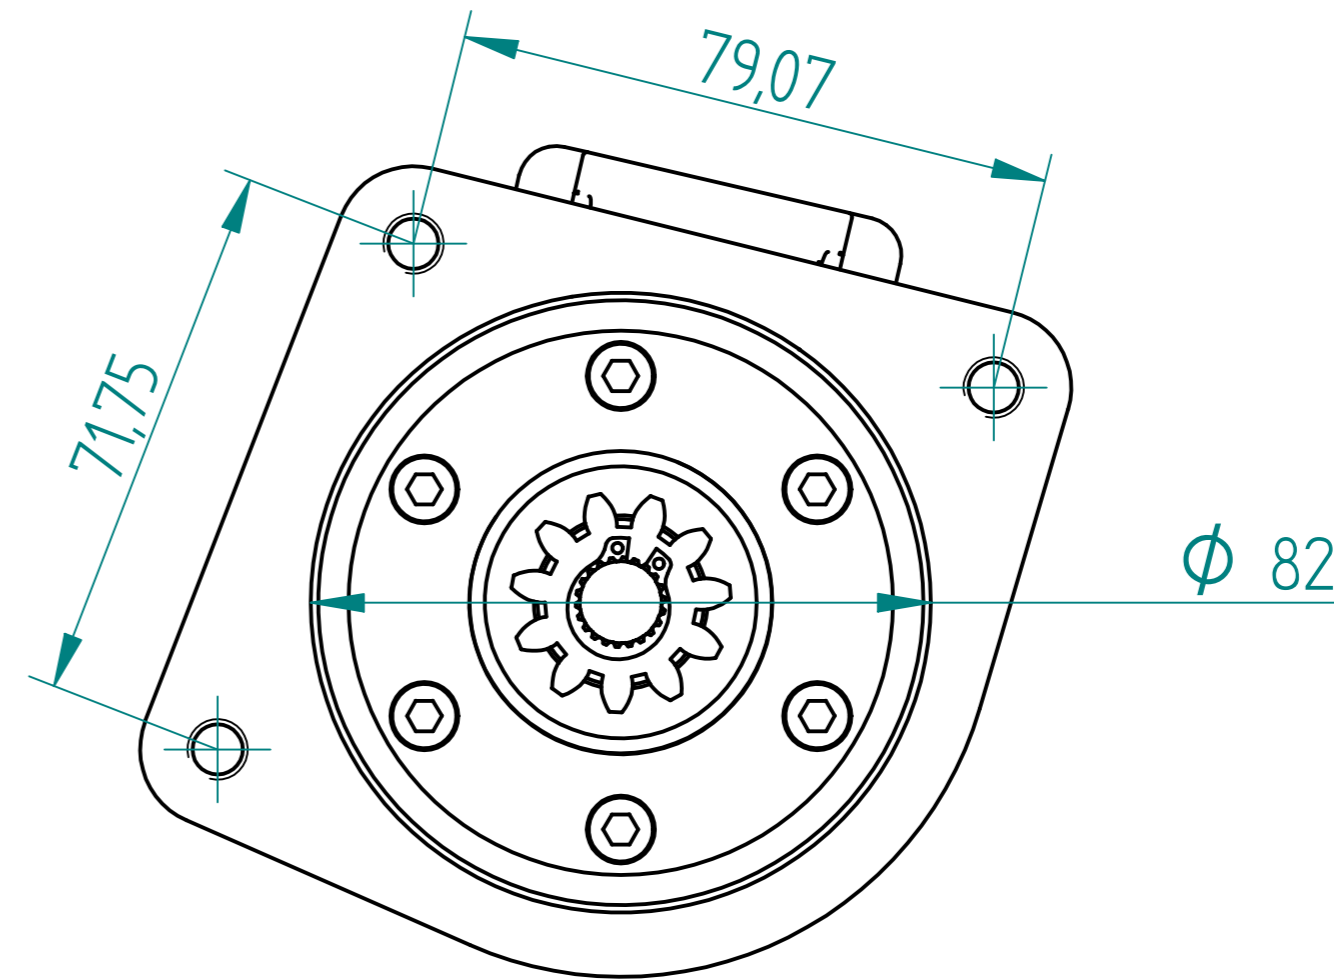

Ferrari 308 + 308GT Starter. Part Number 8223113TAXG

Material			Finish		
Drawn	Name	Date			
Checked	S.W.	21/07/10			
Appro					
Note.					
Unless otherwise stated all dimensions in mm.			Project: Ferrari 308 + 308GT.		
			Item: 8223113TAXG		
			Maximum Torque: 32Nm		
Status			Scale 1:1	Sheet 1 of 1	Mass: 2.7kg
© Copyright Brise Ltd. Unit Q3 Northfleet Industrial Estate DA11 9SN All Rights Reserved					