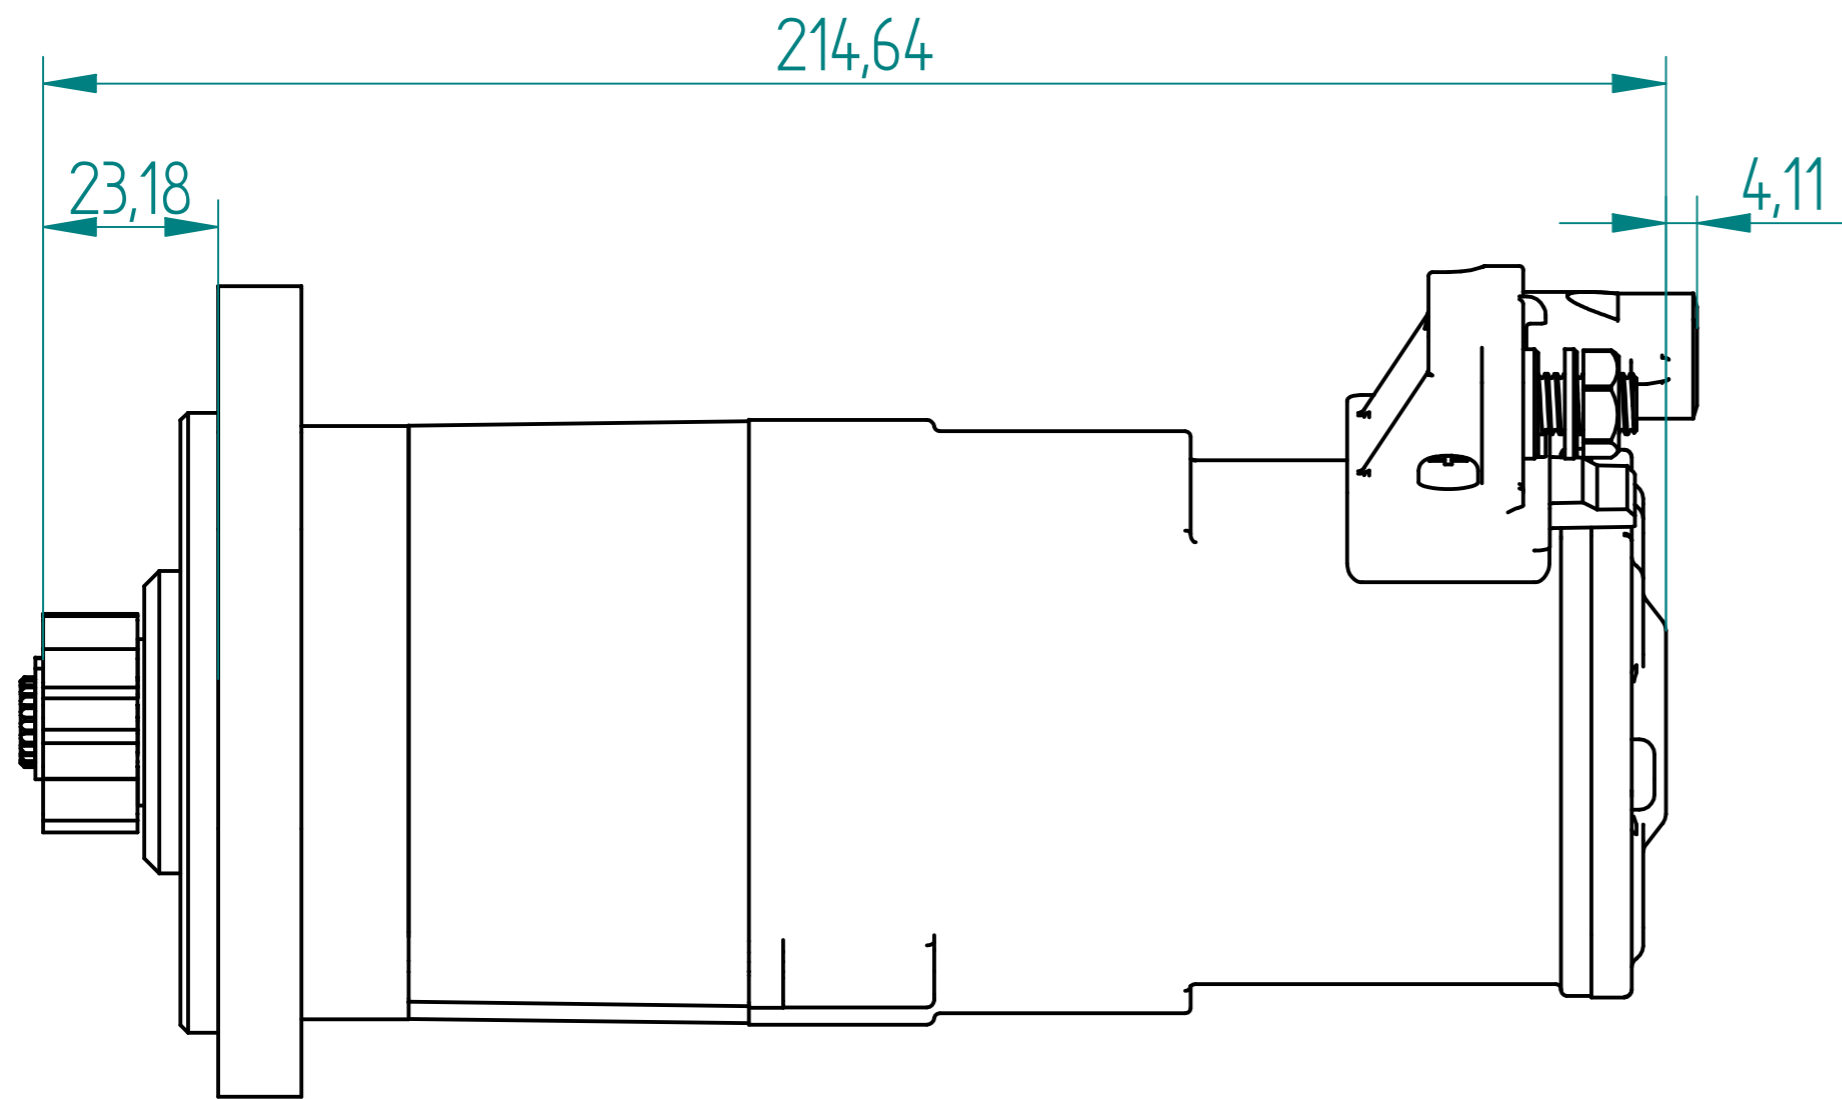

Ferrari 308 + 308GT Starter. Part Number 8223113TAXG

Material			Finish		
Drawn	Name	Date			
Checked	S.W.	21/07/10			
Appro					
Note.					
Unless otherwise stated all dimensions in mm.			Project: Ferrari 308 + 308GT.		
			Item: 8223113TAXG		
			Maximum Torque: 32Nm		
Status			Scale 1:1	Sheet 1 of 1	Mass: 2.7kg
© Copyright Brise Ltd. Unit Q3 Northfleet Industrial Estate DA11 9SN All Rights Reserved					