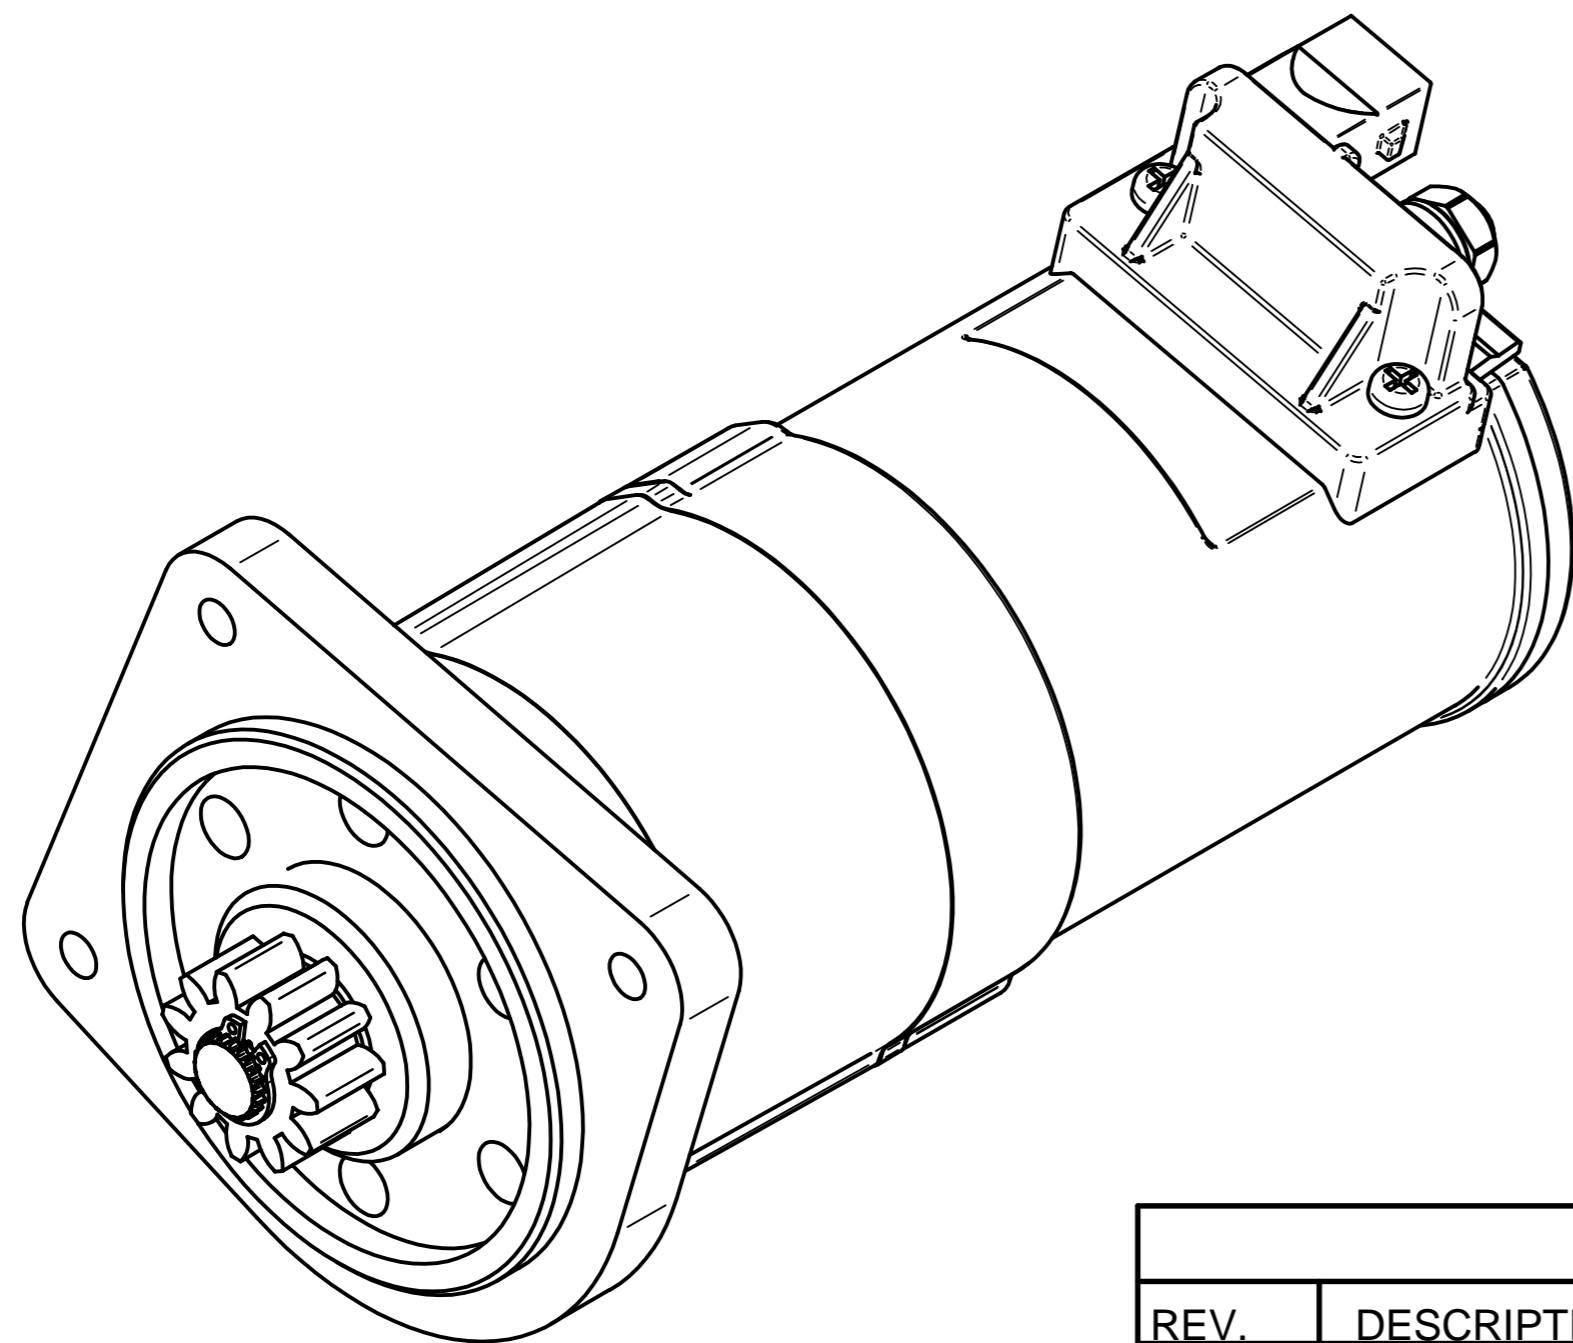

Ferrari 308 + 308GT Starter. Part Number 8223113TAXG

Material			Finish		
Drawn	Name	Date			
Checked	S.W.	21/07/10			
Appro					
Note.					
Unless otherwise stated all dimensions in mm.			Project: Ferrari 308 + 308GT.		
			Item: 8223113TAXG		
			Maximum Torque: 32Nm		
Status			Scale 1:1	Sheet 1 of 1	Mass: 2.7kg
© Copyright Brise Ltd. Unit Q3 Northfleet Industrial Estate DA11 9SN All Rights Reserved					