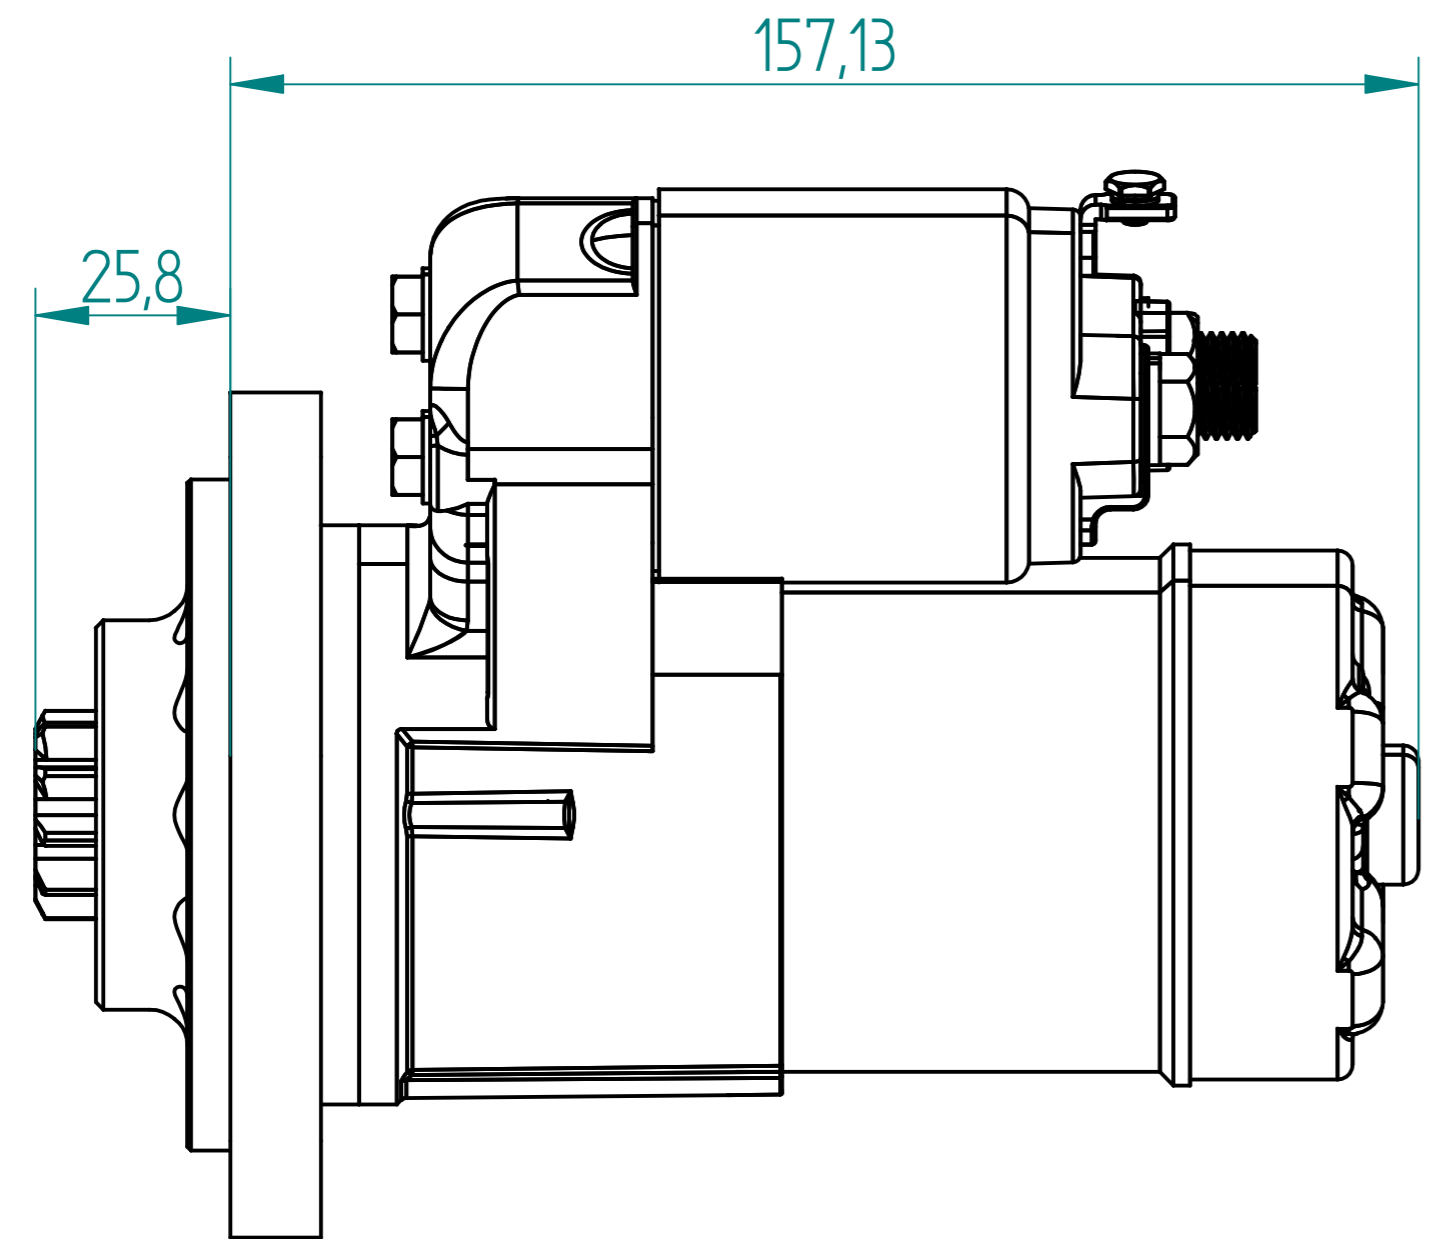

# Jaguar E Type Straight 6 Starter. Part Number 8929094PGR

Material			Finish		
Drawn	Name	Date			
Checked	S.W.	22/07/10			
Appro					
Note.					
Unless otherwise stated all dimensions in mm.			Project: Jaguar E Type Straight 6.		
			Item: 8929094PGR		
			Maximum Torque: 47-50Nm		
Status			Scale 1:1	Sheet 1 of 1	Mass: 2.7kg
© Copyright Brise Ltd. Unit Q3 Northfleet Industrial Estate DA11 9SN All Rights Reserved					