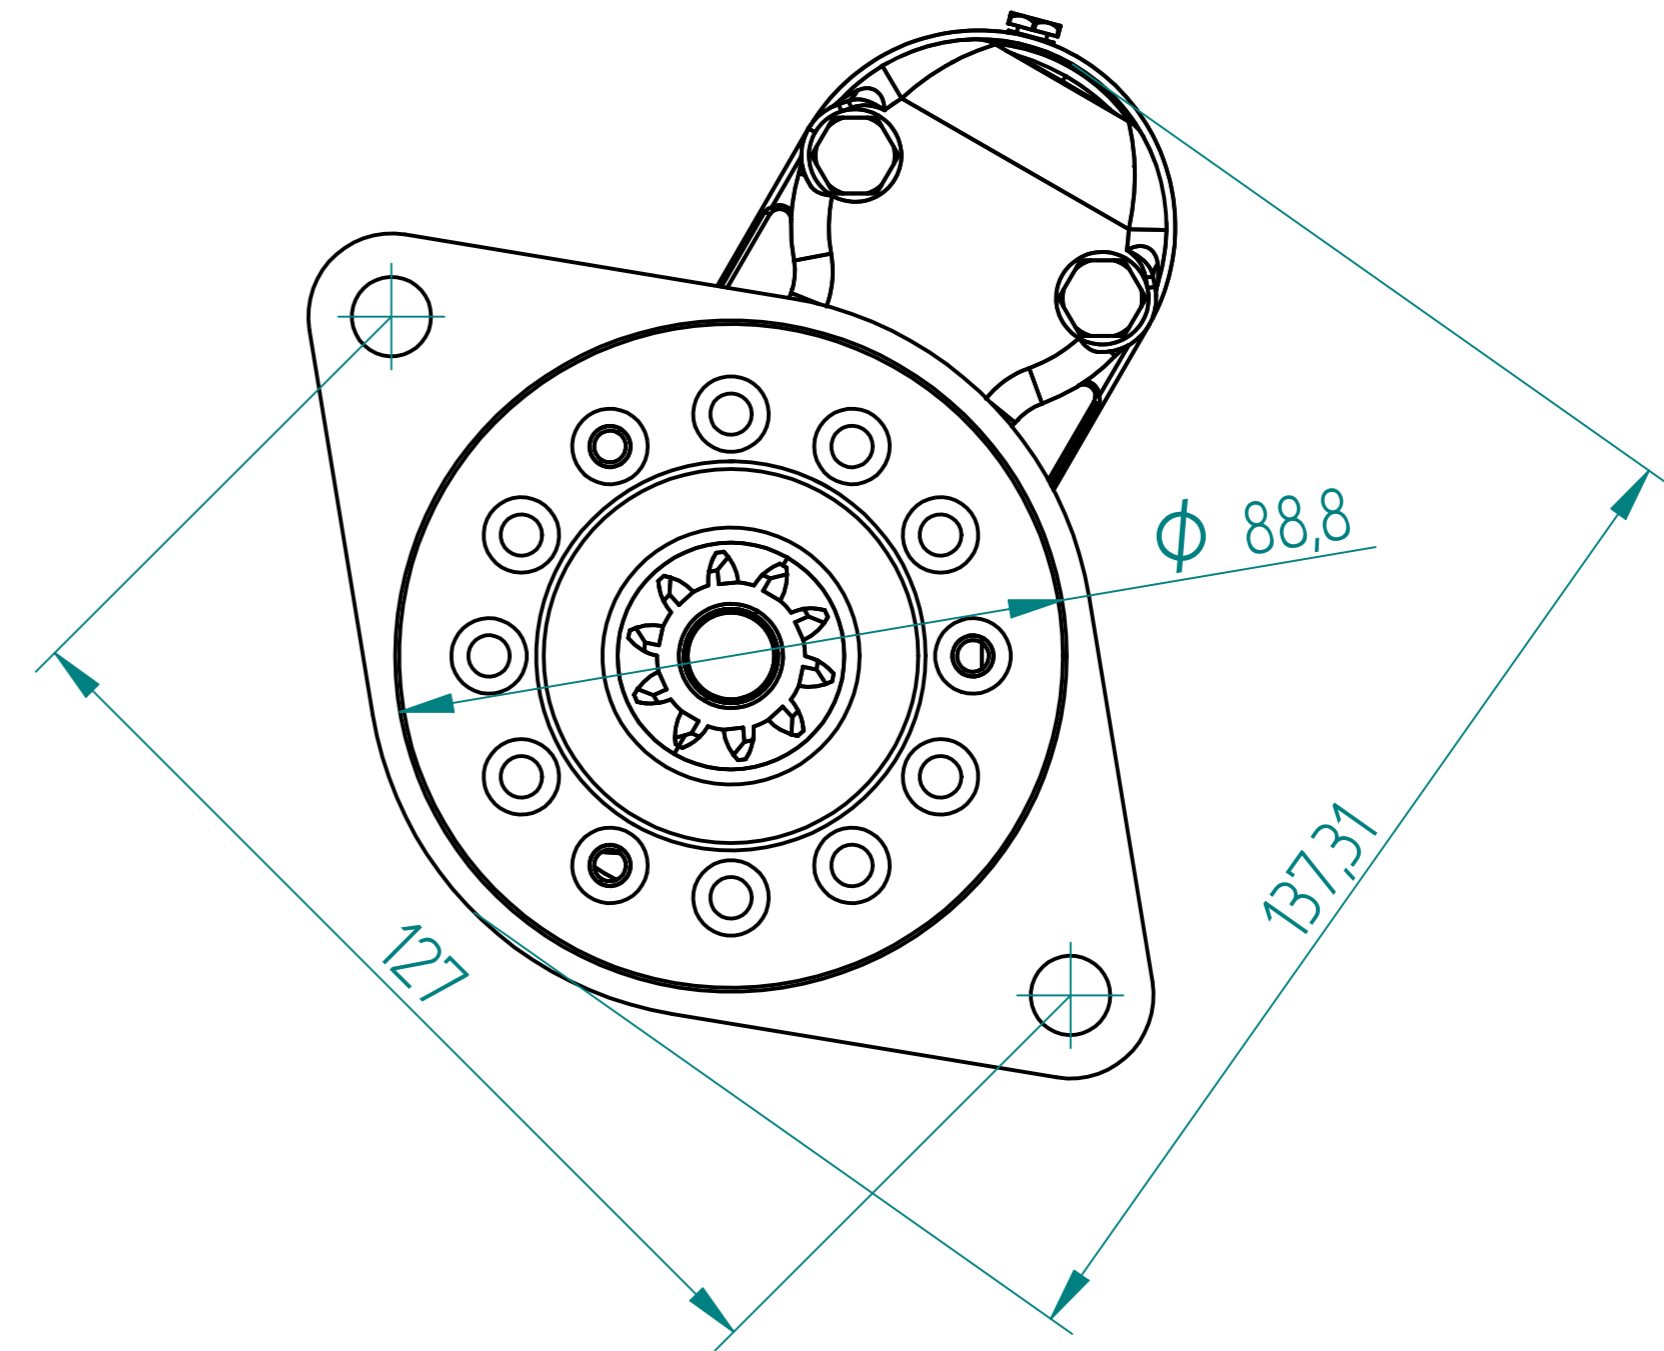

# Jaguar E Type Straight 6 Starter. Part Number 8929094PGR

Material			Finish		
Drawn	Name	Date			
Checked	S.W.	22/07/10			
Appro					
Note.					
Unless otherwise stated all dimensions in mm.			Project: Jaguar E Type Straight 6.		
			Item: 8929094PGR		
			Maximum Torque: 47-50Nm		
Status			Scale 1:1	Sheet 1 of 1	Mass: 2.7kg
© Copyright Brise Ltd. Unit Q3 Northfleet Industrial Estate DA11 9SN All Rights Reserved					