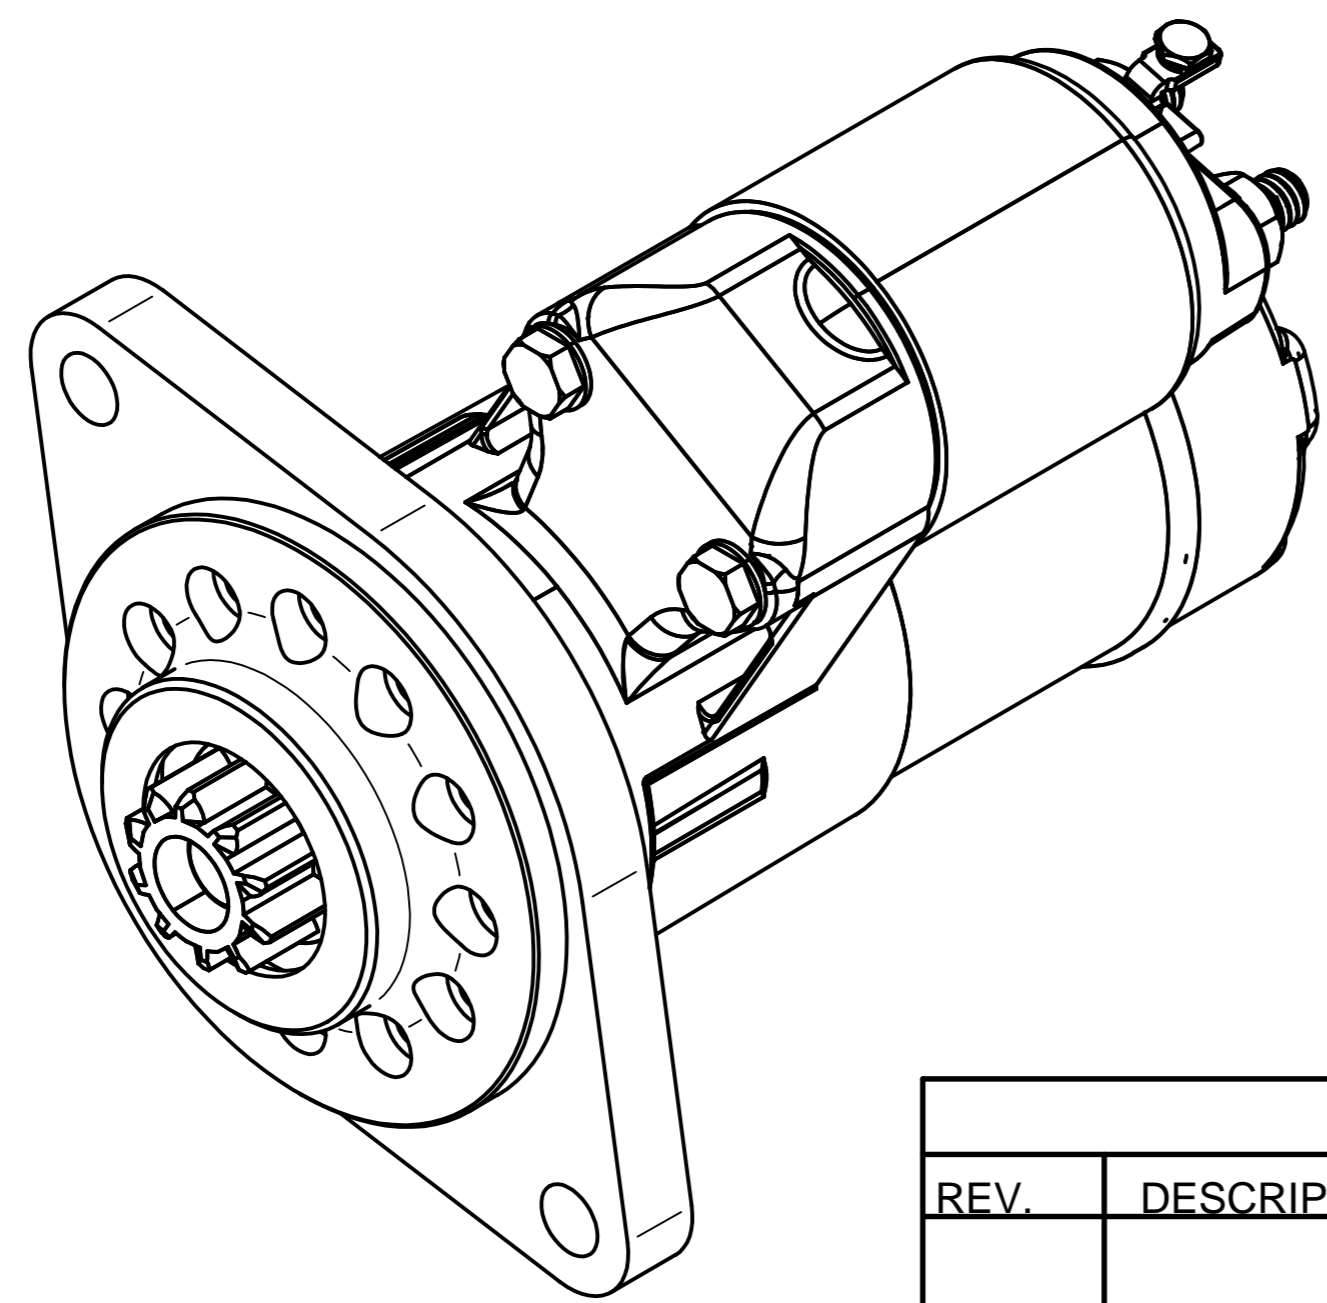

# Jaguar E Type Straight 6 Starter. Part Number 8929094PGR

Material			Finish		
Drawn	Name	Date			
Checked	S.W.	22/07/10			
Appro					
Note.					
Unless otherwise stated all dimensions in mm.			Project: Jaguar E Type Straight 6.		
			Item: 8929094PGR		
			Maximum Torque: 47-50Nm		
Status			Scale 1:1	Sheet 1 of 1	Mass: 2.7kg
© Copyright Brise Ltd. Unit Q3 Northfleet Industrial Estate DA11 9SN All Rights Reserved					