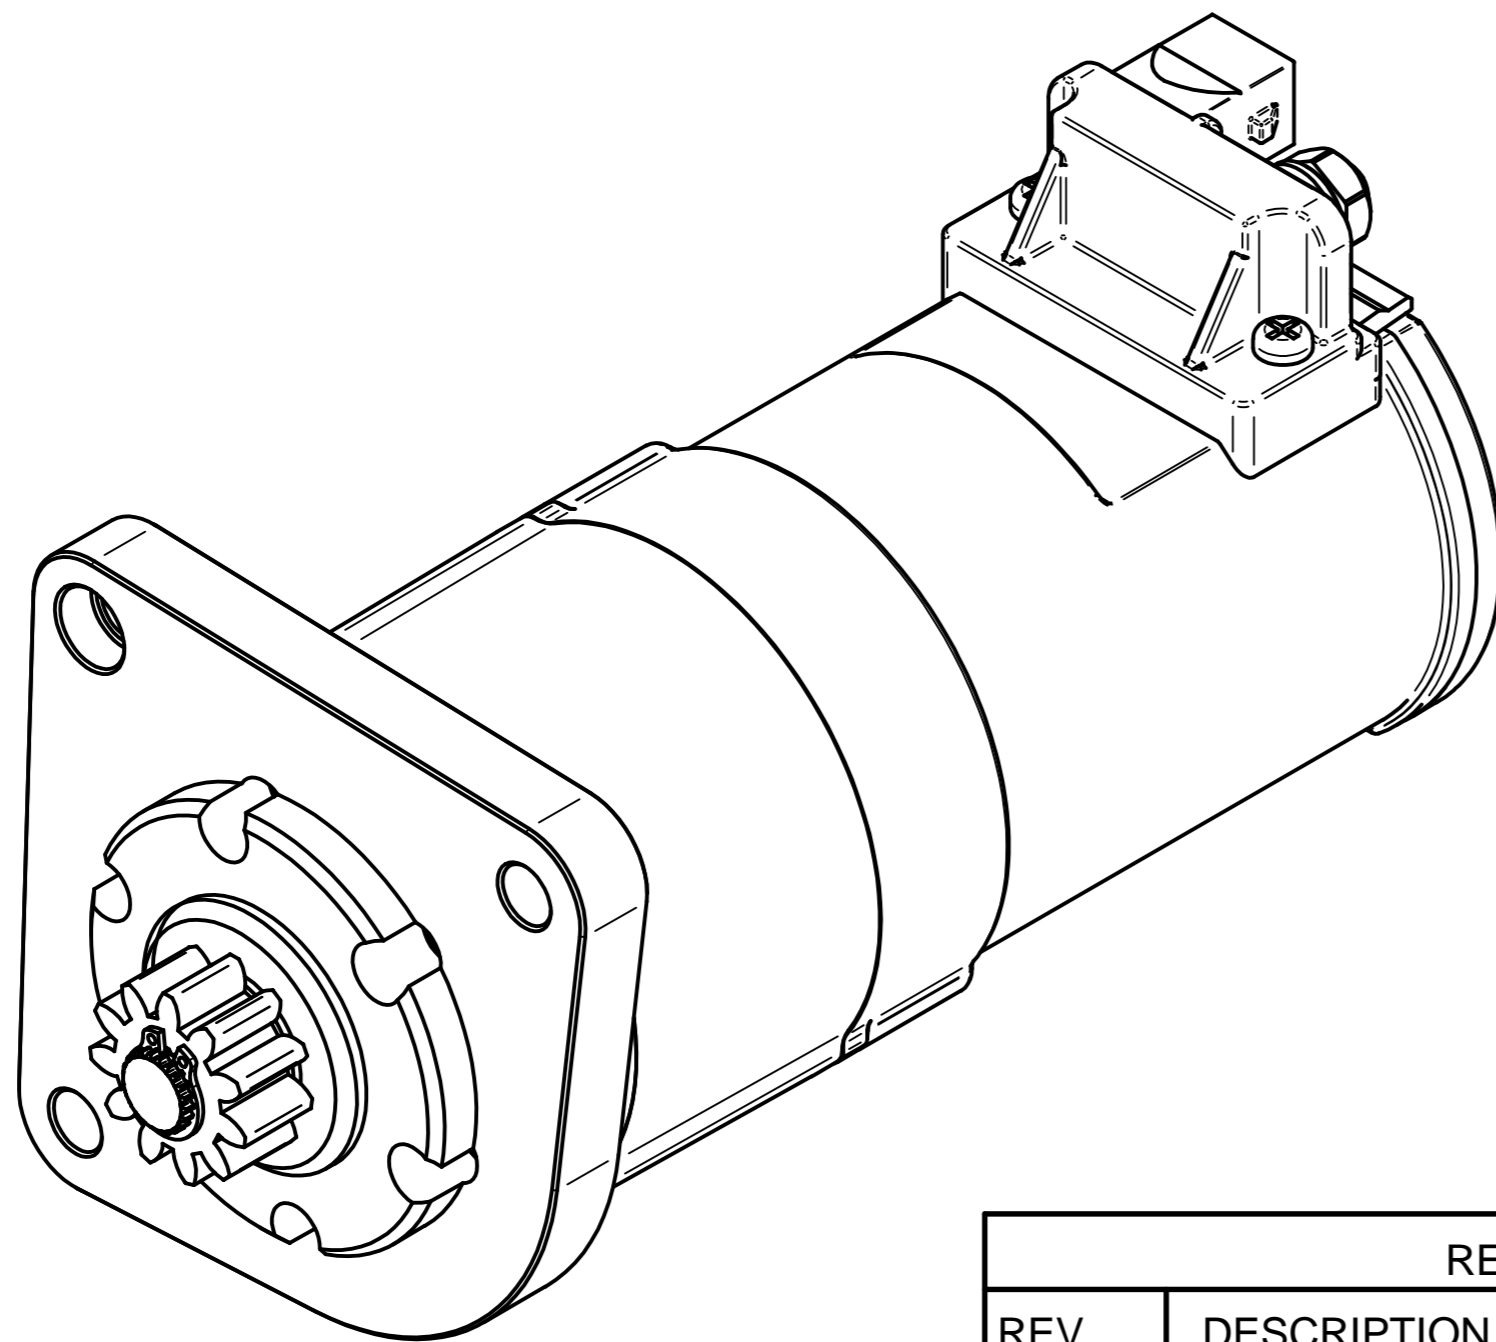

Lancia Delta Intergerale Starter. Part Number 662511AXG

Material		Finish	
Drawn	Name: S.W.	Date: 27/07/10	
Checked			
Appro			
Note: Unless otherwise stated all dimensions in mm.			Project: Lancia Delta Intergerale.
			Item: 662511AXG
			Maximum Torque: 32Nm
Status	Scale 1:1	Sheet 1 of 1	Mass: 2.7kg
© Copyright Brise Ltd. Unit Q3 Northfleet Industrial Estate DA11 9SN All Rights Reserved			