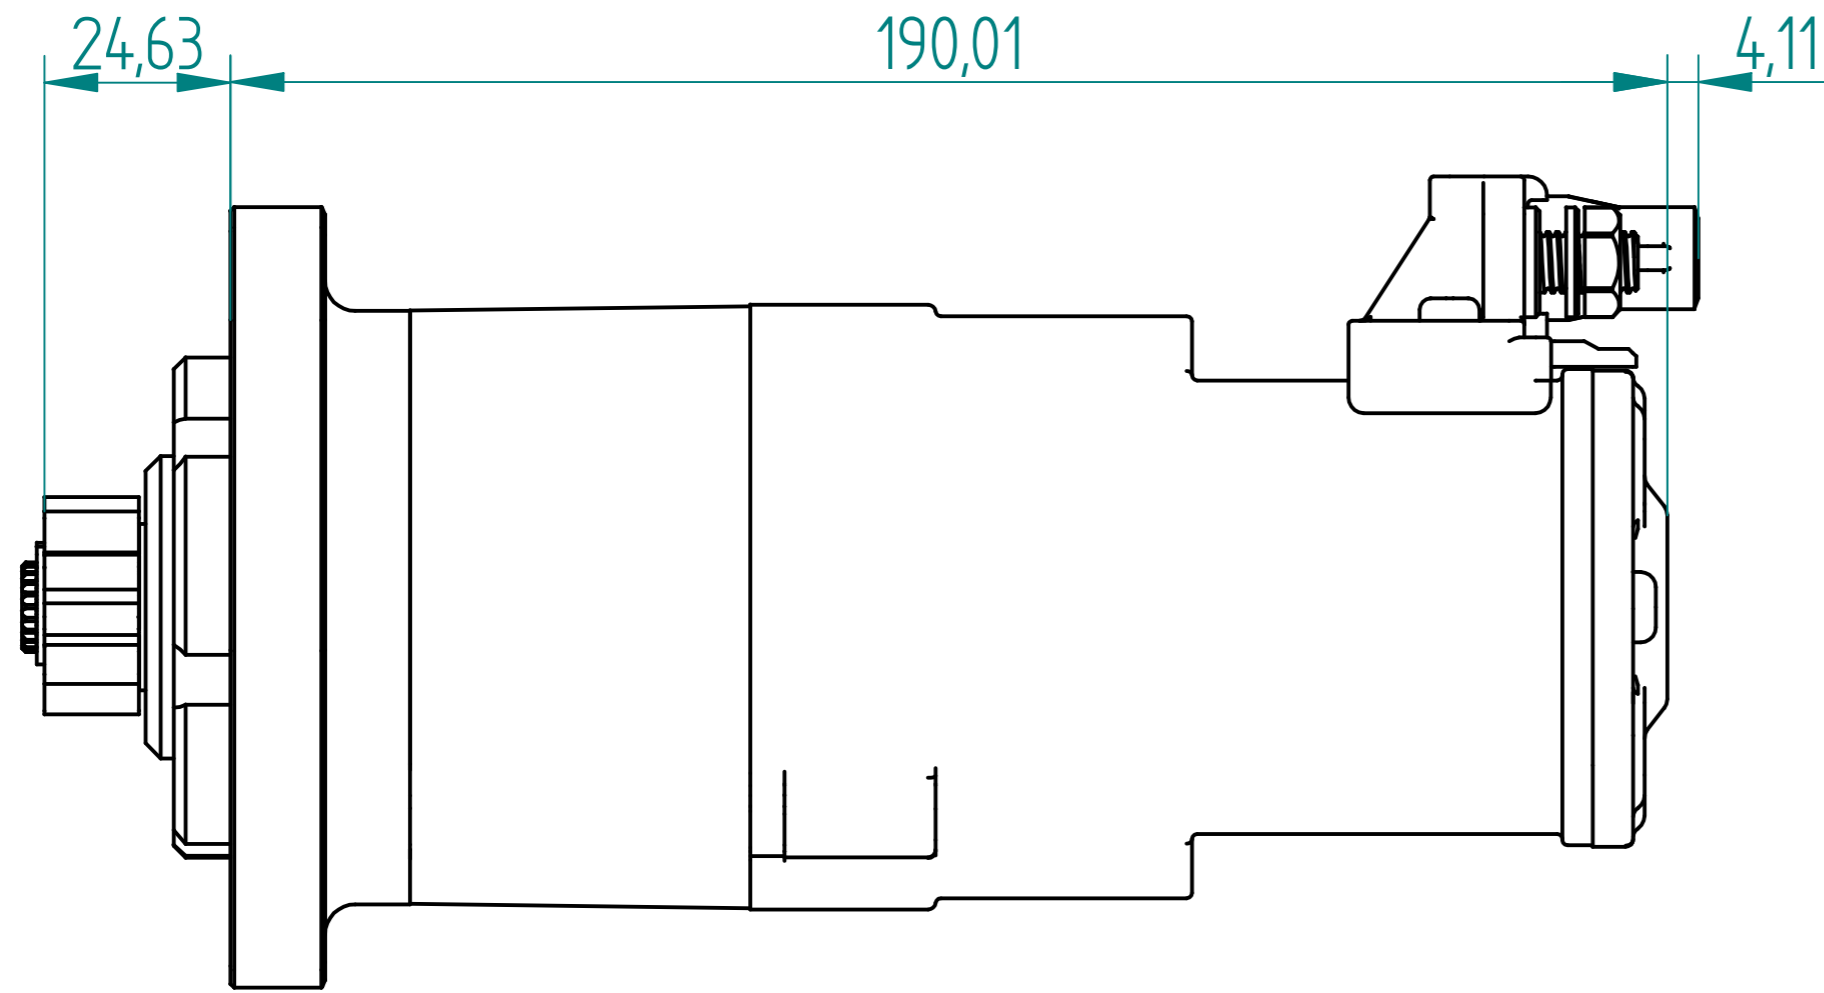

Lancia Delta Intergerale Starter. Part Number 662511AXG

Material		Finish	
Drawn	Name: S.W.	Date: 27/07/10	
Checked			
Appro			
Note: Unless otherwise stated all dimensions in mm.			Project: Lancia Delta Intergerale.
			Item: 662511AXG
			Maximum Torque: 32Nm
Status	Scale 1:1	Sheet 1 of 1	Mass: 2.7kg
© Copyright Brise Ltd. Unit Q3 Northfleet Industrial Estate DA11 9SN All Rights Reserved			