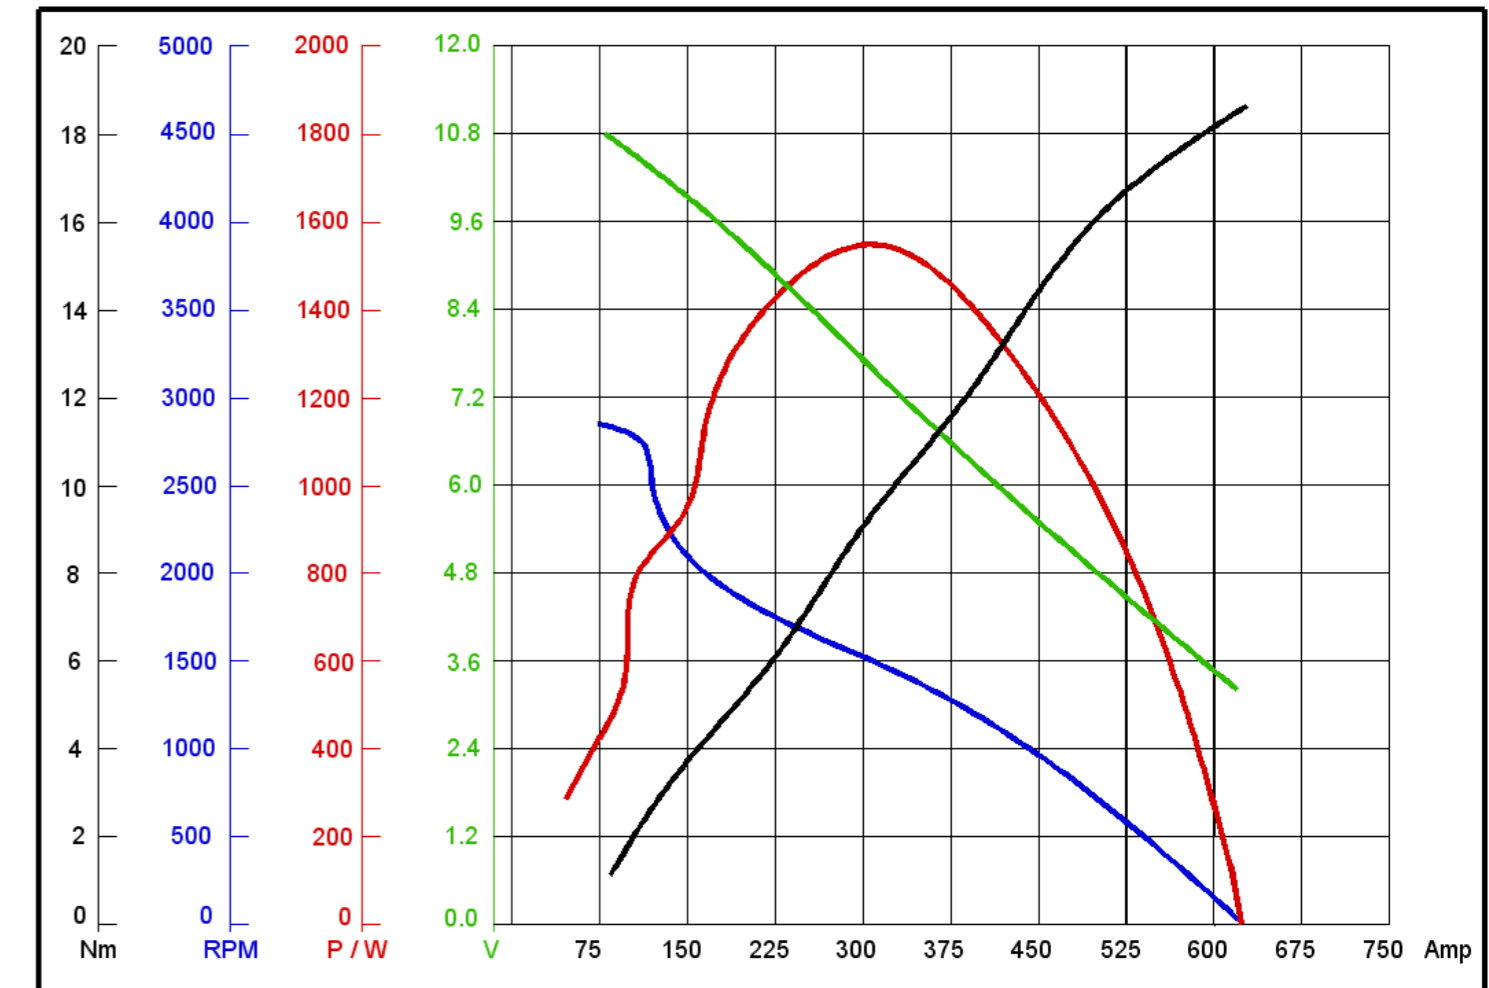

Lancia Delta Intergerale Starter. Part Number 662511AXG

Material		Finish	
Drawn	Name: S.W.	Date: 27/07/10	
Checked			
Appro			
Note: Unless otherwise stated all dimensions in mm.			Project: Lancia Delta Intergerale.
			Item: 662511AXG
			Maximum Torque: 32Nm
Status	Scale 1:1	Sheet 1 of 1	Mass: 2.7kg
© Copyright Brise Ltd. Unit Q3 Northfleet Industrial Estate DA11 9SN All Rights Reserved			

REVISION HISTORY			
REV.	DESCRIPTION	DATE	APPRO