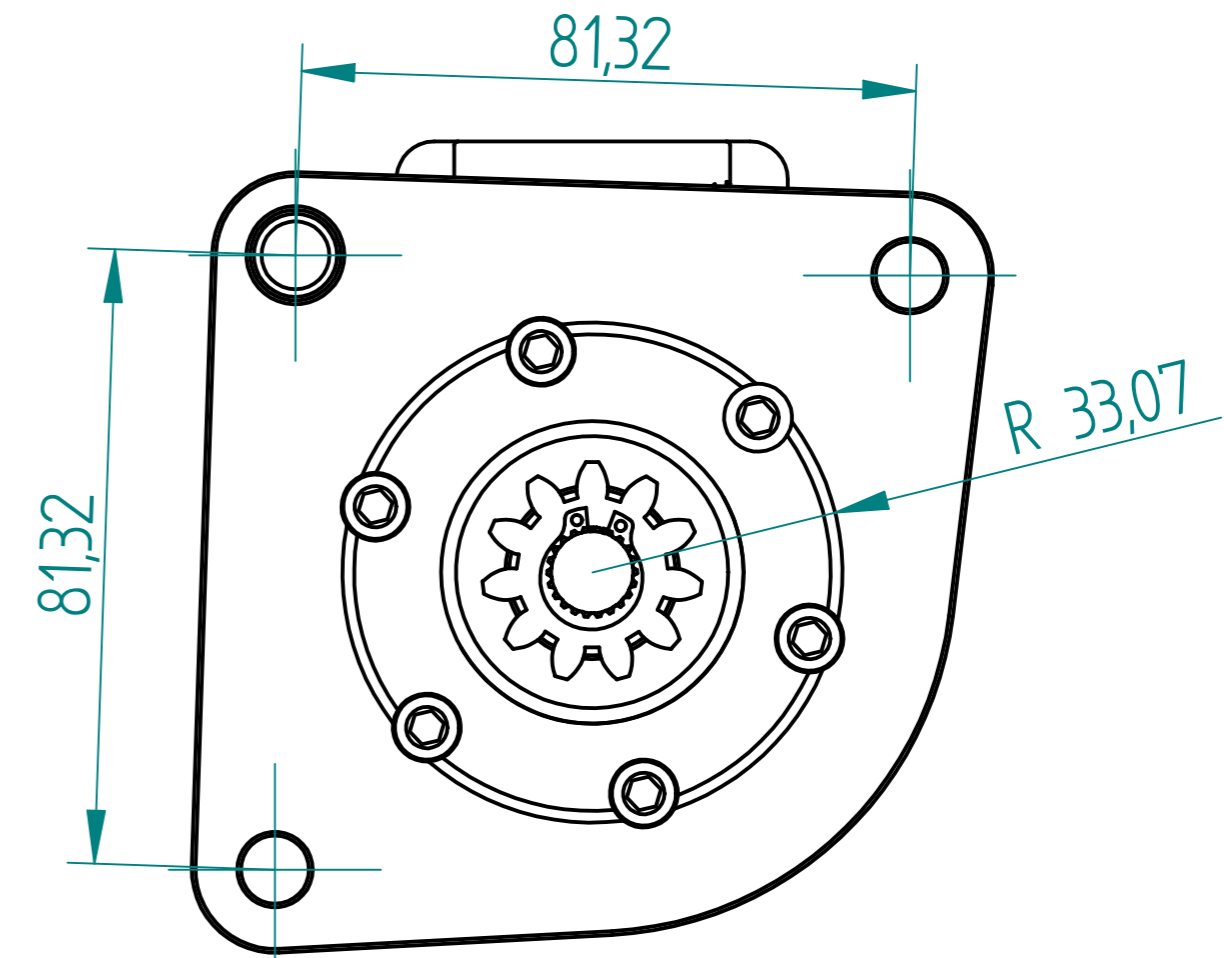

Lancia Delta Intergerale Starter. Part Number 662511AXG

Material		Finish	
Drawn	Name: S.W.	Date: 27/07/10	
Checked			
Appro			
Note: Unless otherwise stated all dimensions in mm.			Project: Lancia Delta Intergerale.
			Item: 662511AXG
			Maximum Torque: 32Nm
Status	Scale 1:1	Sheet 1 of 1	Mass: 2.7kg
© Copyright Brise Ltd. Unit Q3 Northfleet Industrial Estate DA11 9SN All Rights Reserved			