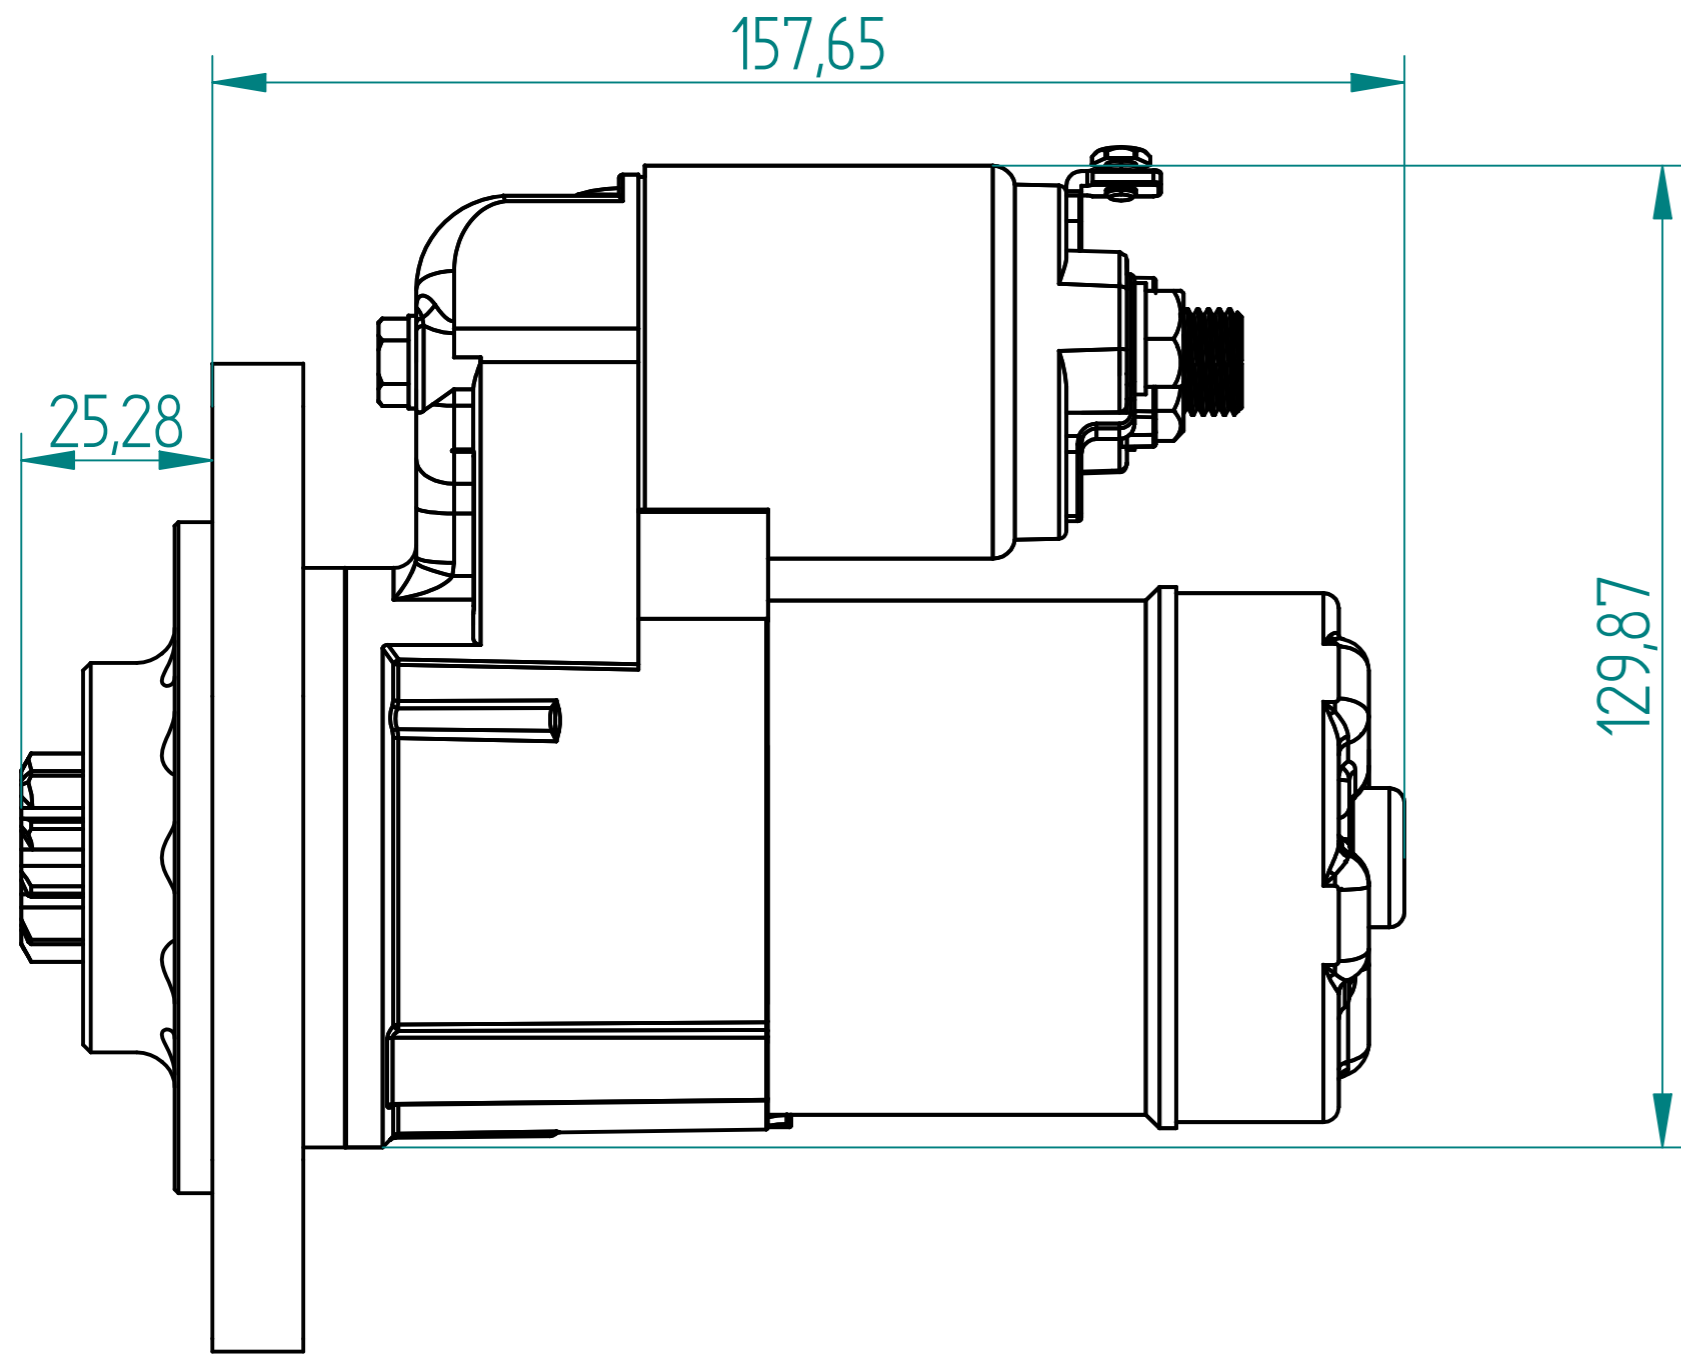

# Mini/Mini Cooper Pre 1980 A Series Starter. M892909PGR

Material			Finish		
Drawn	Name	Date			
Checked	S.W.	21/07/10			
Appro					
Note.	Unless otherwise stated all dimensions in mm.				
Project: Mini/ Mini Cooper Pre 1980 A Series.			Item: M892909PGR		
Maximum Torque: 47-50Nm			Scale 1:1		
Status			Sheet 1 of 1	Mass: 2.7kg	
© Copyright Brise Ltd. Unit Q3 Northfleet Industrial Estate DA11 9SN All Rights Reserved					