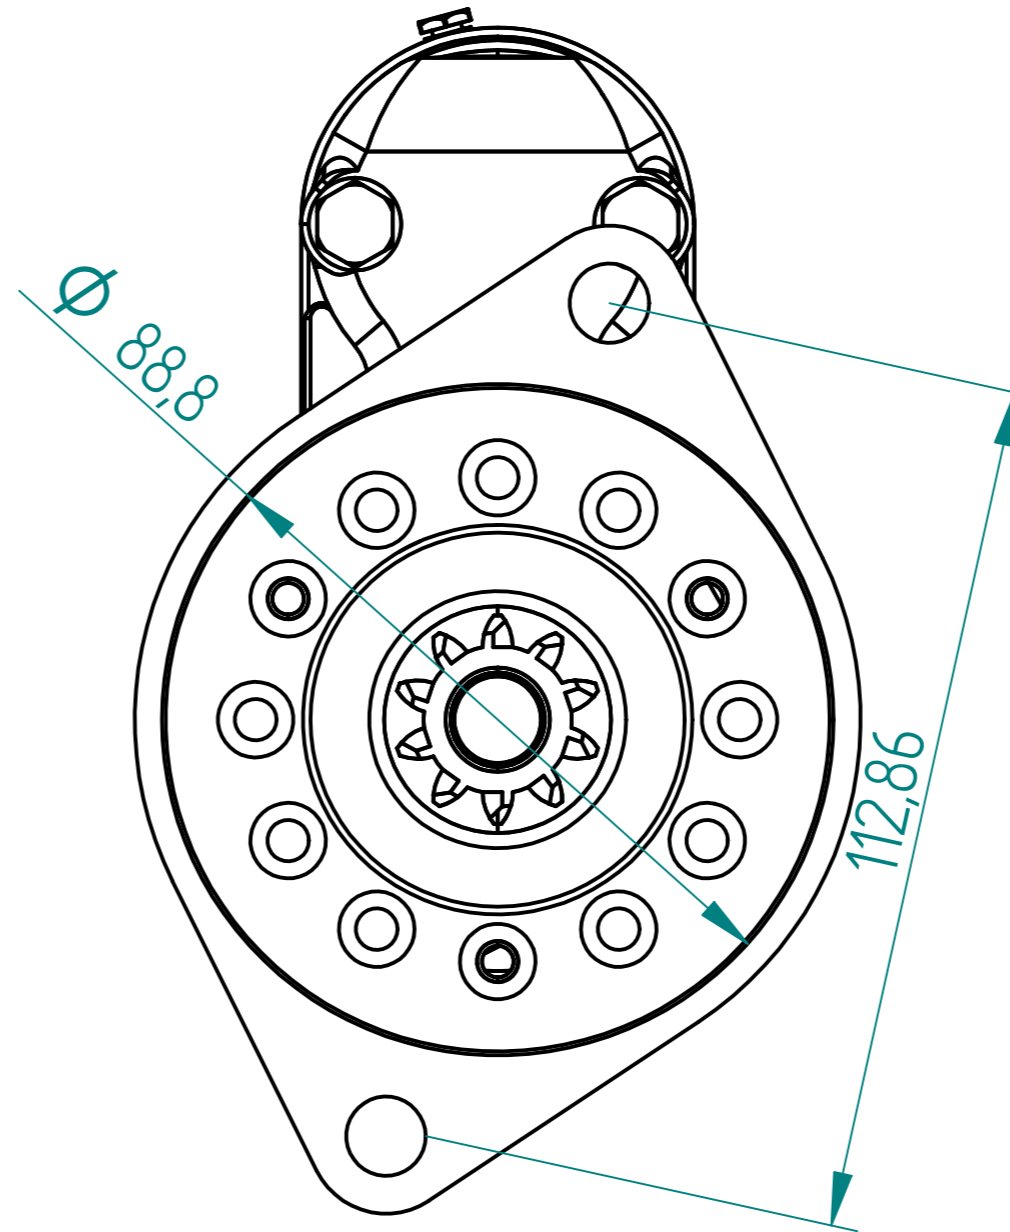

# Mini/Mini Cooper Pre 1980 A Series Starter. M892909PGR

Material			Finish		
Drawn	Name	Date			
Checked	S.W.	21/07/10			
Appro					
Note.	Unless otherwise stated all dimensions in mm.				
Project: Mini/ Mini Cooper Pre 1980 A Series.			Item: M892909PGR		
Maximum Torque: 47-50Nm			Scale 1:1		
Status			Sheet 1 of 1	Mass: 2.7kg	
© Copyright Brise Ltd. Unit Q3 Northfleet Industrial Estate DA11 9SN All Rights Reserved					