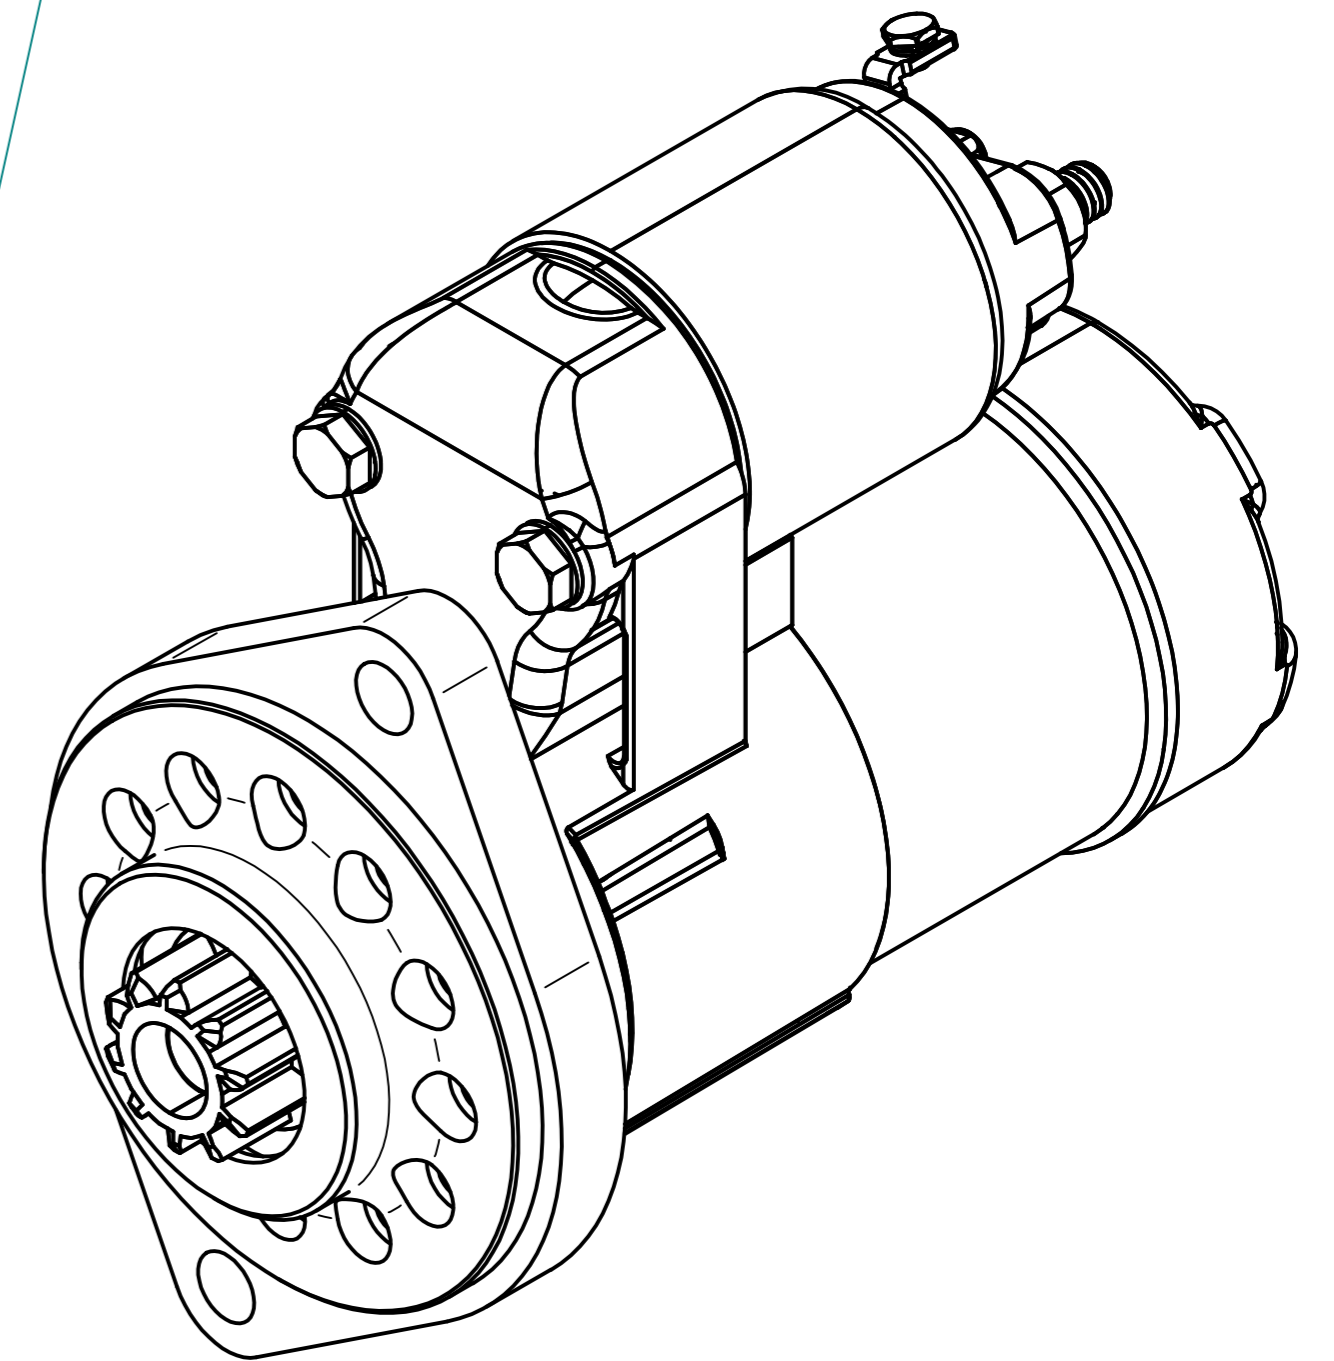

# Mini/Mini Cooper Pre 1980 A Series Starter. M892909PGR

Material			Finish		
Drawn	Name	Date			
Checked	S.W.	21/07/10			
Appro					
Note.	Unless otherwise stated all dimensions in mm.				
Project: Mini/ Mini Cooper Pre 1980 A Series.			Item: M892909PGR		
Maximum Torque: 47-50Nm			Scale 1:1		
Status			Sheet 1 of 1	Mass: 2.7kg	
© Copyright Brise Ltd. Unit Q3 Northfleet Industrial Estate DA11 9SN All Rights Reserved					