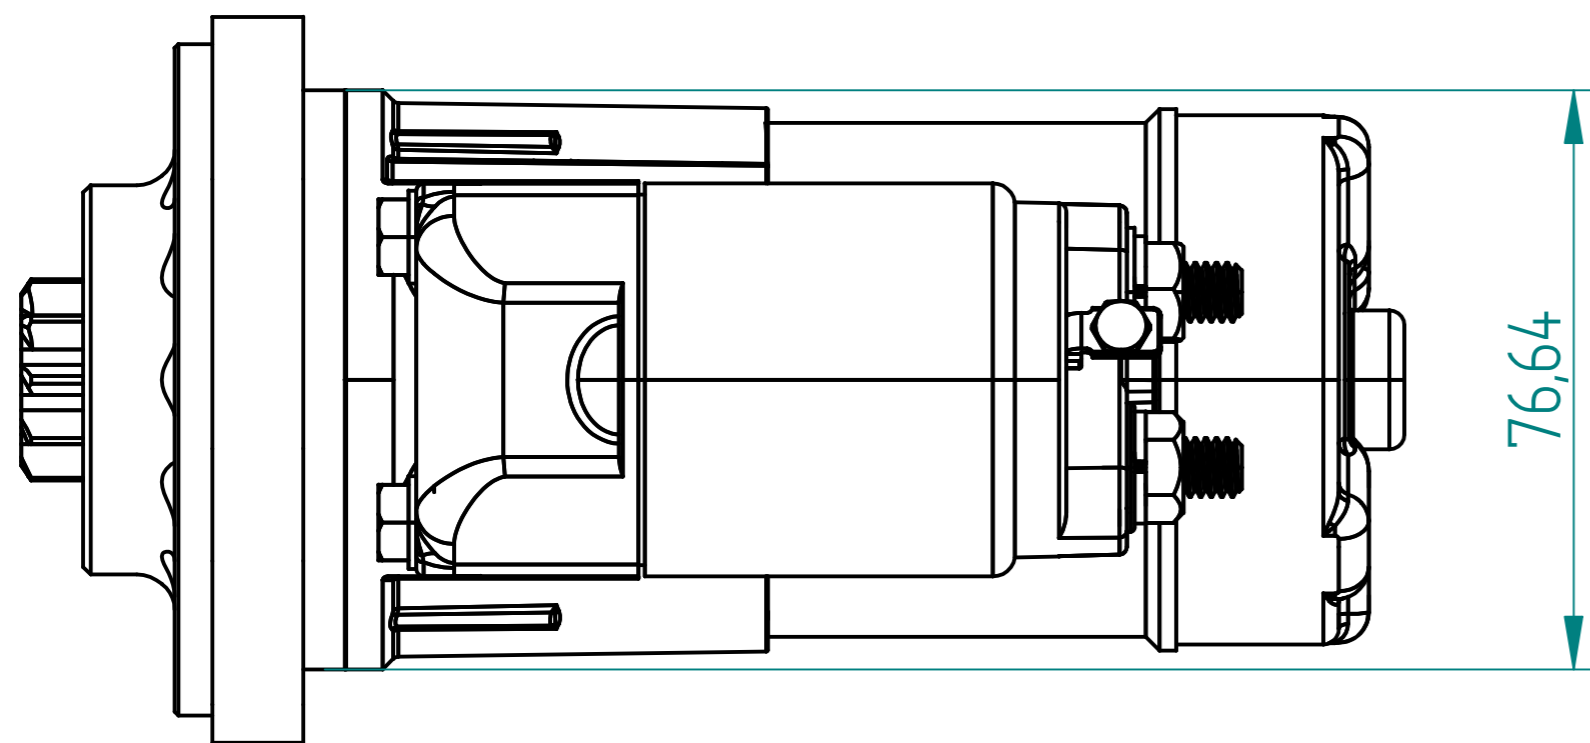

# Mini/Mini Cooper Pre 1980 A Series Starter. M892909PGR

Material			Finish		
Drawn	Name	Date			
Checked	S.W.	21/07/10			
Appro					
Note.	Unless otherwise stated all dimensions in mm.				
Project: Mini/ Mini Cooper Pre 1980 A Series.			Item: M892909PGR		
Maximum Torque: 47-50Nm			Scale 1:1		
Status			Sheet 1 of 1	Mass: 2.7kg	
© Copyright Brise Ltd. Unit Q3 Northfleet Industrial Estate DA11 9SN All Rights Reserved					