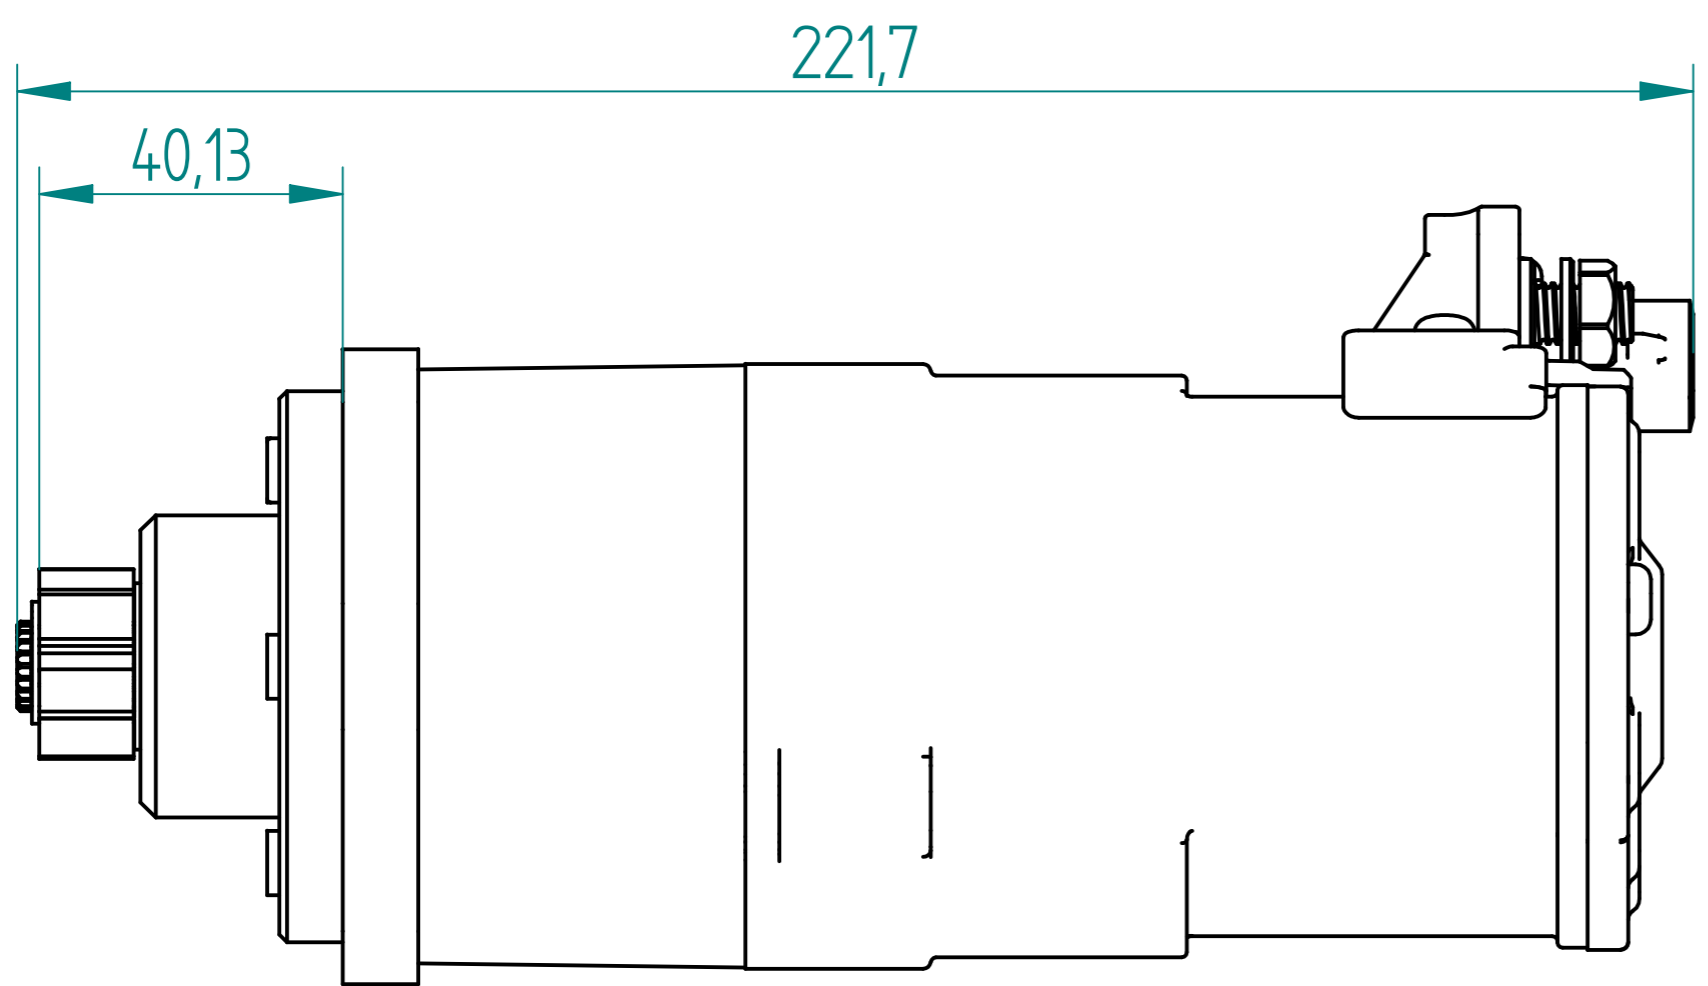

# Rover 3.5 V8 Starter. Part number 734009AXG

REVISION HISTORY			
REV.	DESCRIPTION	DATE	APPRO

Material		Finish	
Drawn	Name	Date	
Checked	S.W.	27/10/10	
Appro			
Note.			
Unless otherwise stated all dimensions in mm.			Project: Rover 3.5 V8 Starter.
Status			Item: 734009AXG
			Maximum Torque:
		Scale 1:1	Sheet 1 of 1
		Mass: 2.7kg	
© Copyright Brise Ltd. Unit Q3 Northfleet Industrial Estate DA11 9SN All Rights Reserved			