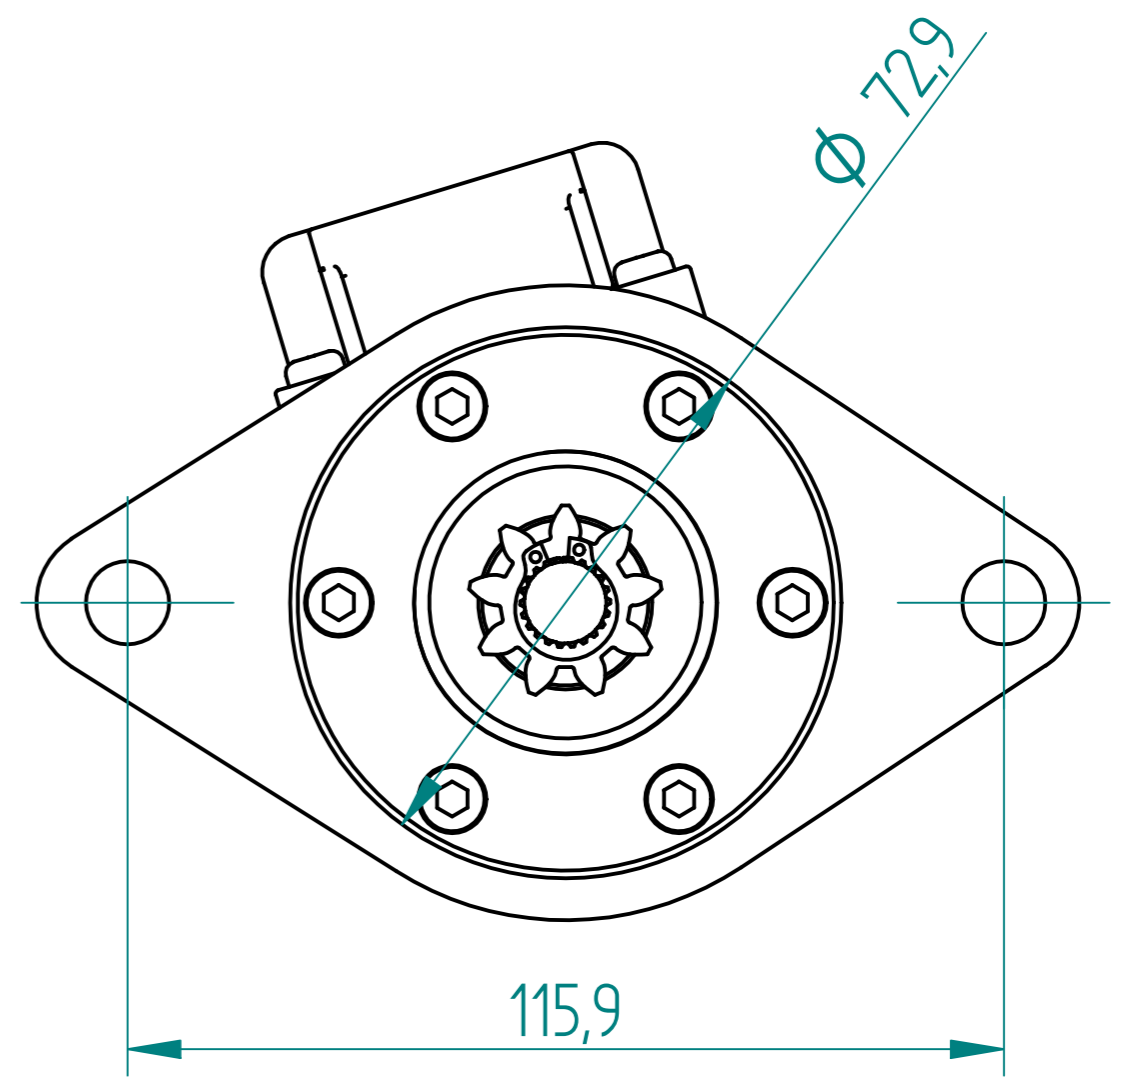

# Rover 3.5 V8 Starter. Part number 734009AXG

REVISION HISTORY			
REV.	DESCRIPTION	DATE	APPRO

Material		Finish	
Drawn	Name	Date	
Checked	S.W.	27/10/10	
Appro			
Note.			
Unless otherwise stated all dimensions in mm.			Project: Rover 3.5 V8 Starter.
Status			Item: 734009AXG
			Maximum Torque:
		Scale 1:1	Sheet 1 of 1
		Mass: 2.7kg	
© Copyright Brise Ltd. Unit Q3 Northfleet Industrial Estate DA11 9SN All Rights Reserved			