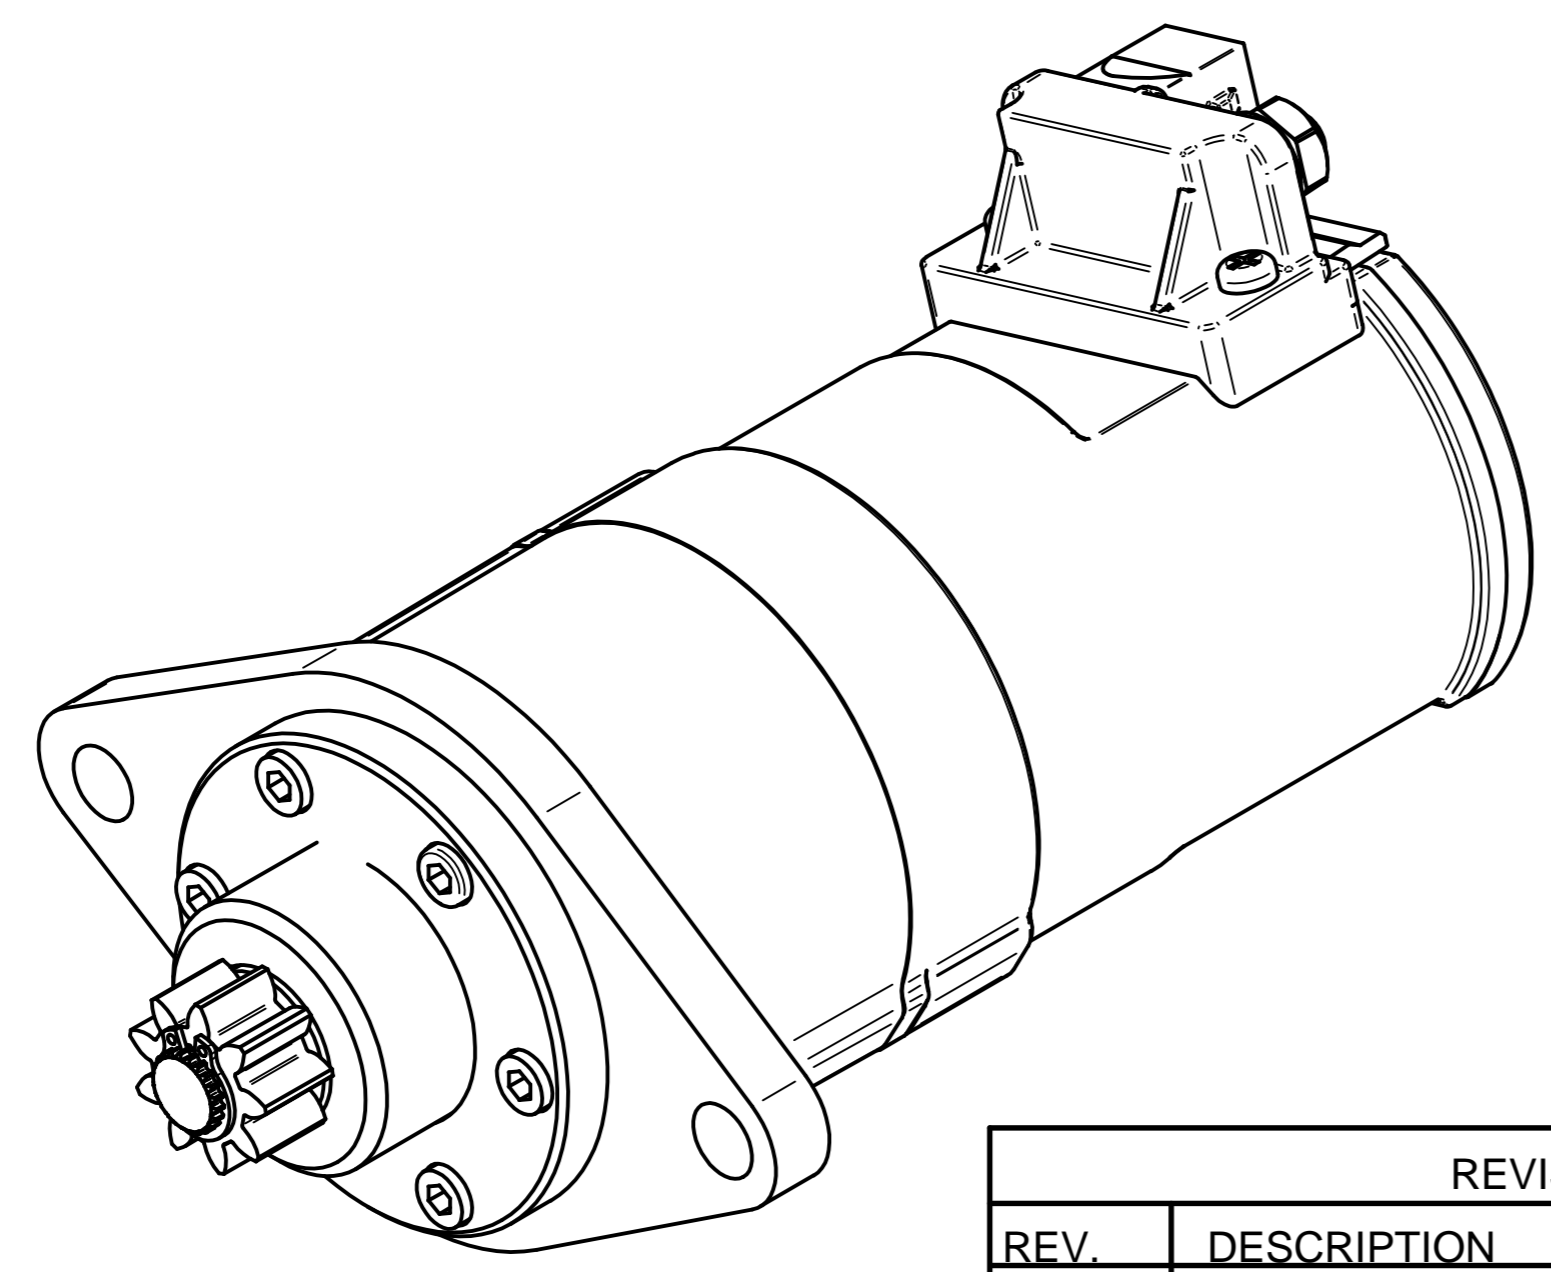

# Rover 3.5 V8 Starter. Part number 734009AXG

REVISION HISTORY			
REV.	DESCRIPTION	DATE	APPRO

Material		Finish	
Drawn	Name	Date	
Checked	S.W.	27/10/10	
Appro			
Note.			
Unless otherwise stated all dimensions in mm.			Project: Rover 3.5 V8 Starter.
Status			Item: 734009AXG
			Maximum Torque:
		Scale 1:1	Sheet 1 of 1
		Mass: 2.7kg	
© Copyright Brise Ltd. Unit Q3 Northfleet Industrial Estate DA11 9SN All Rights Reserved			