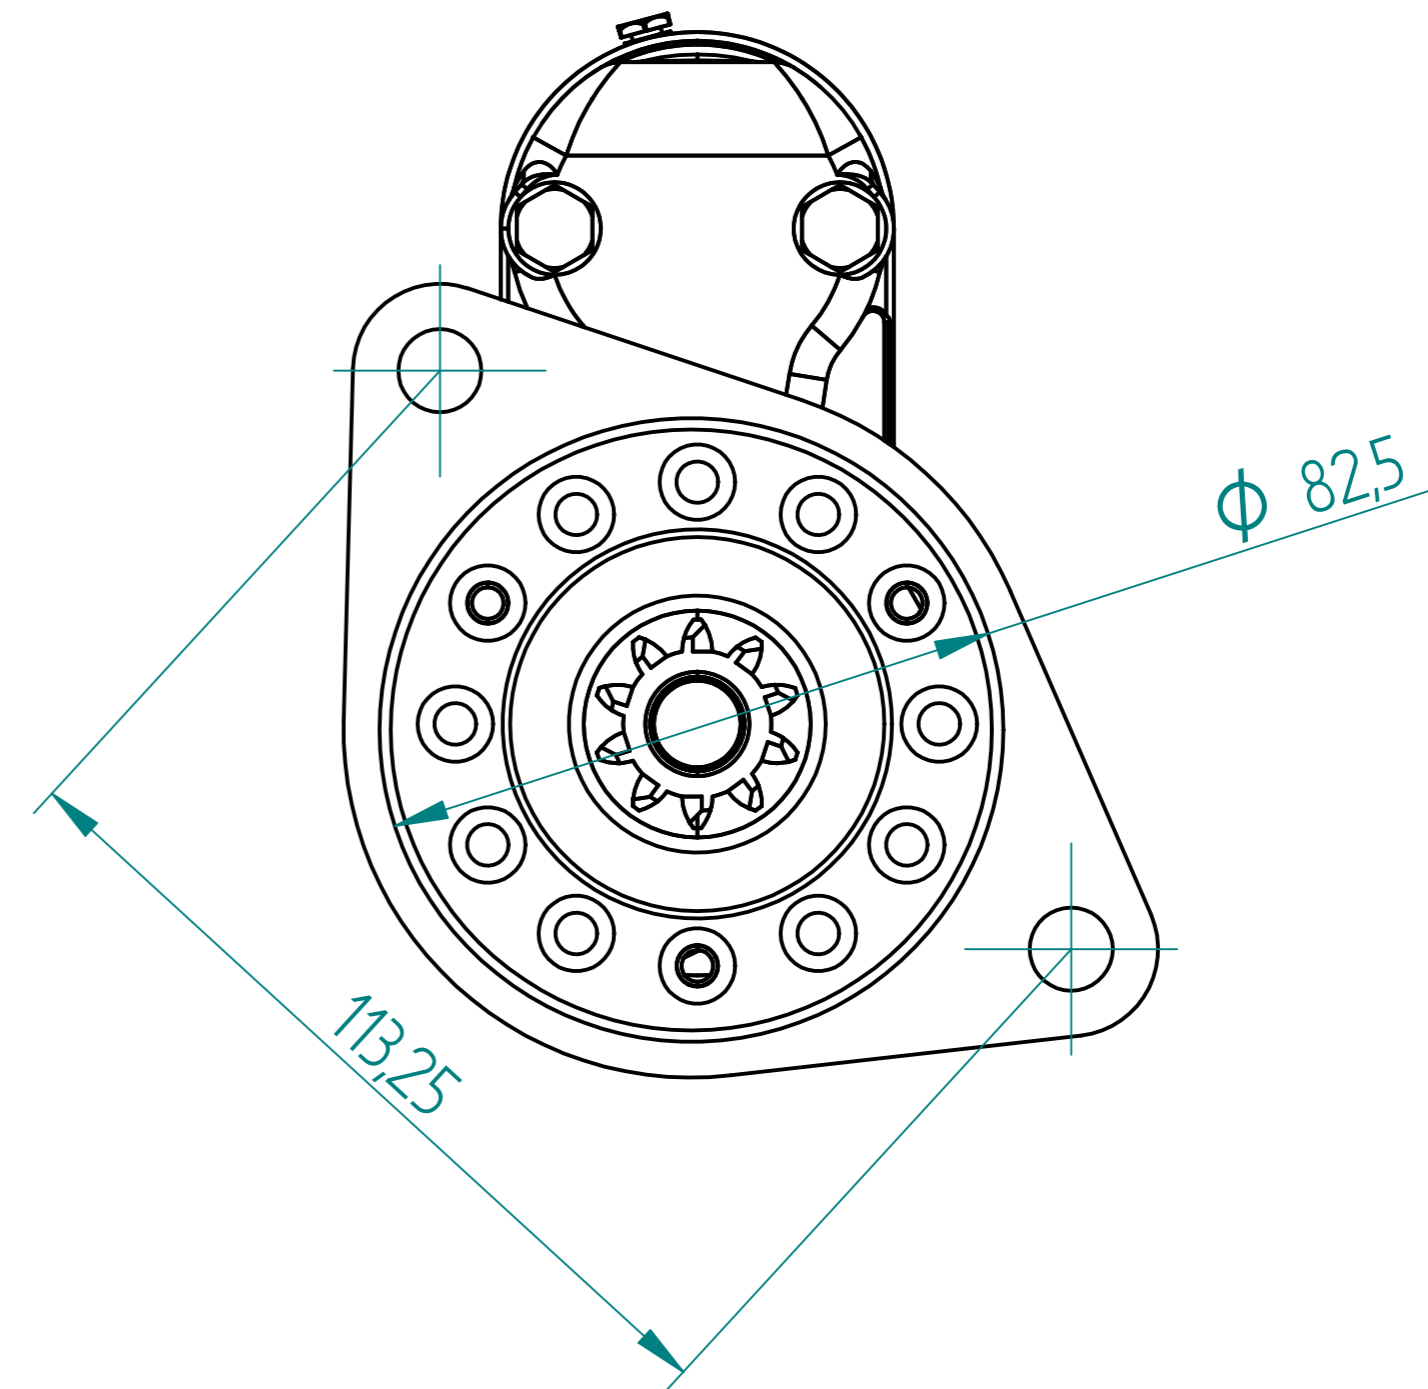

Vauxhall 2.0i XE 16V Starter. Part Number 821709/10PGR

Material			Finish		
Drawn	Name	Date			
Checked	S.W.	28/10/10			
Appro					
Note.	Unless otherwise stated all dimensions in mm.				
Project: Vauxhall 2.0i EX 16V Starter.			Item: 821709/10PGR		
Status			Scale 1:1	Sheet 1 of 1	Mass: 2.7kg
© Copyright Brise Ltd. Unit Q3 Northfleet Industrial Estate DA11 9SN All Rights Reserved					