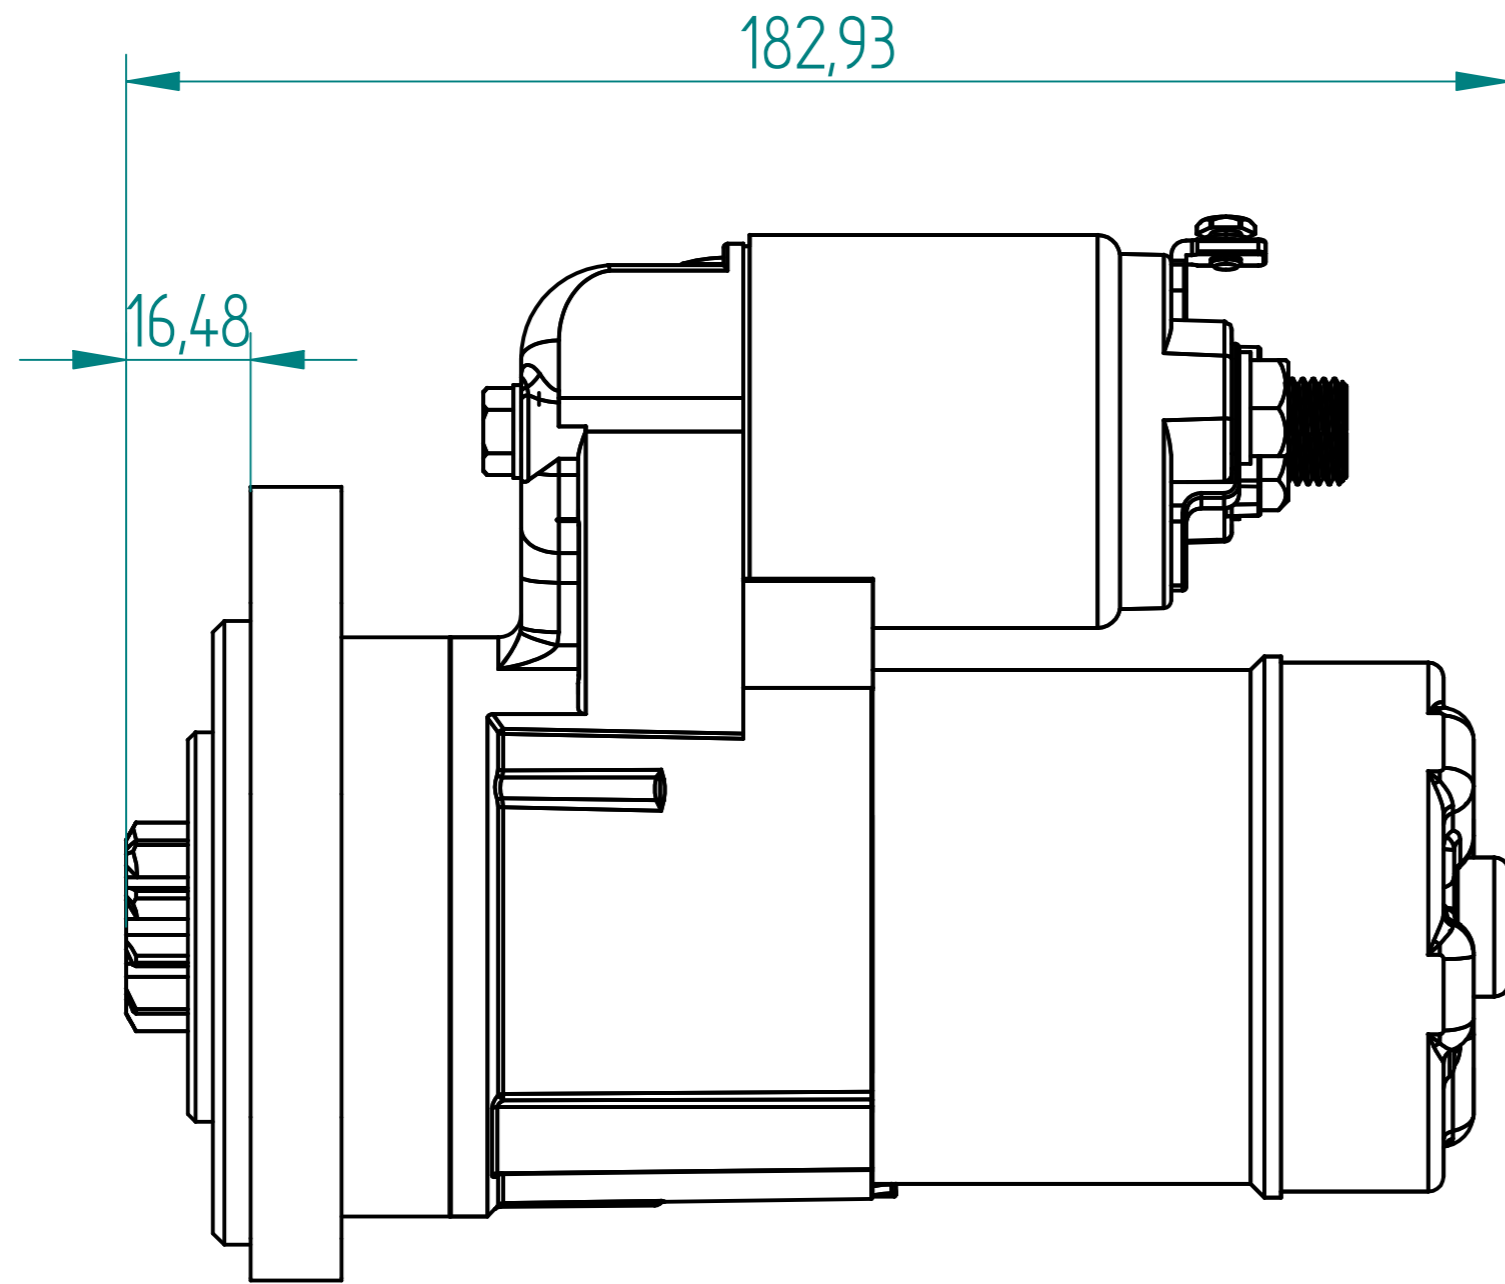

Vauxhall 2.0i XE 16V Starter. Part Number 821709/10PGR

Material			Finish		
Drawn	Name	Date			
Checked	S.W.	28/10/10			
Appro					
Note.	Unless otherwise stated all dimensions in mm.				
Project: Vauxhall 2.0i EX 16V Starter.			Item: 821709/10PGR		
Status			Scale 1:1	Sheet 1 of 1	Mass: 2.7kg
© Copyright Brise Ltd. Unit Q3 Northfleet Industrial Estate DA11 9SN All Rights Reserved					