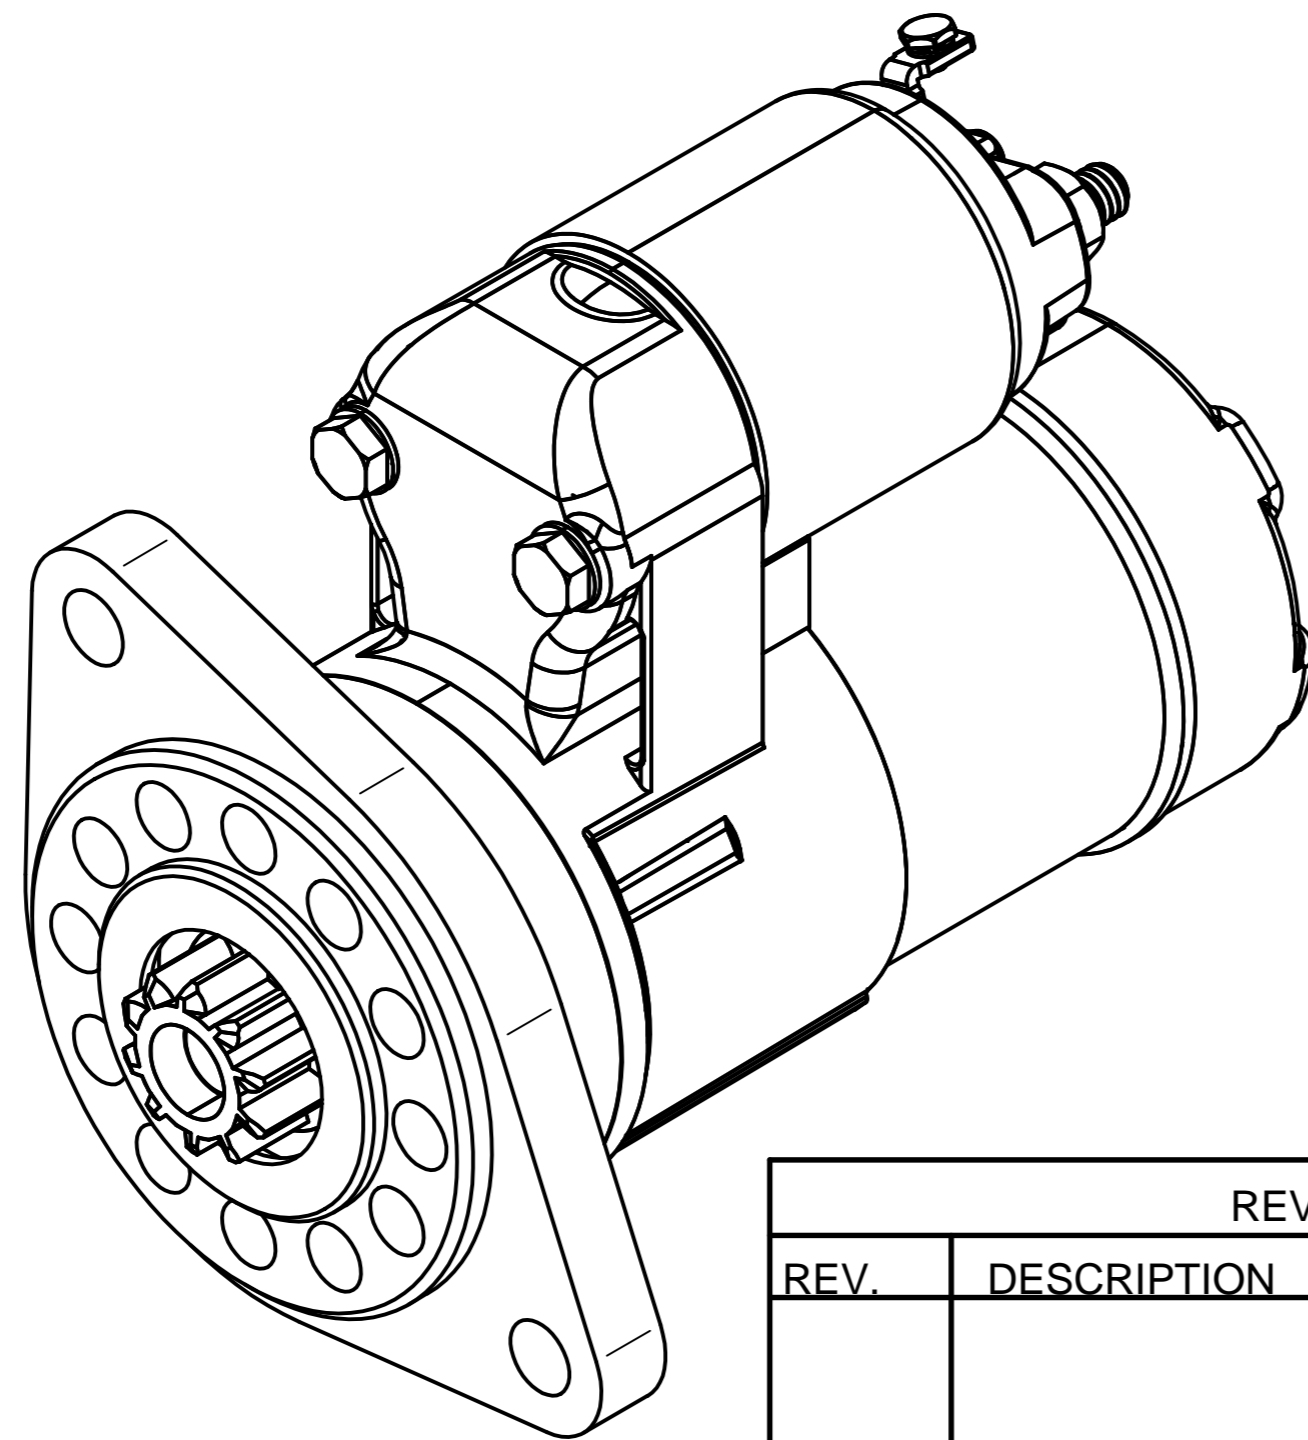

Vauxhall 2.0i XE 16V Starter. Part Number 821709/10PGR

Material			Finish		
Drawn	Name	Date			
Checked	S.W.	28/10/10			
Appro					
Note.	Unless otherwise stated all dimensions in mm.				
Project: Vauxhall 2.0i EX 16V Starter.			Item: 821709/10PGR		
Status			Scale 1:1	Sheet 1 of 1	Mass: 2.7kg
© Copyright Brise Ltd. Unit Q3 Northfleet Industrial Estate DA11 9SN All Rights Reserved					