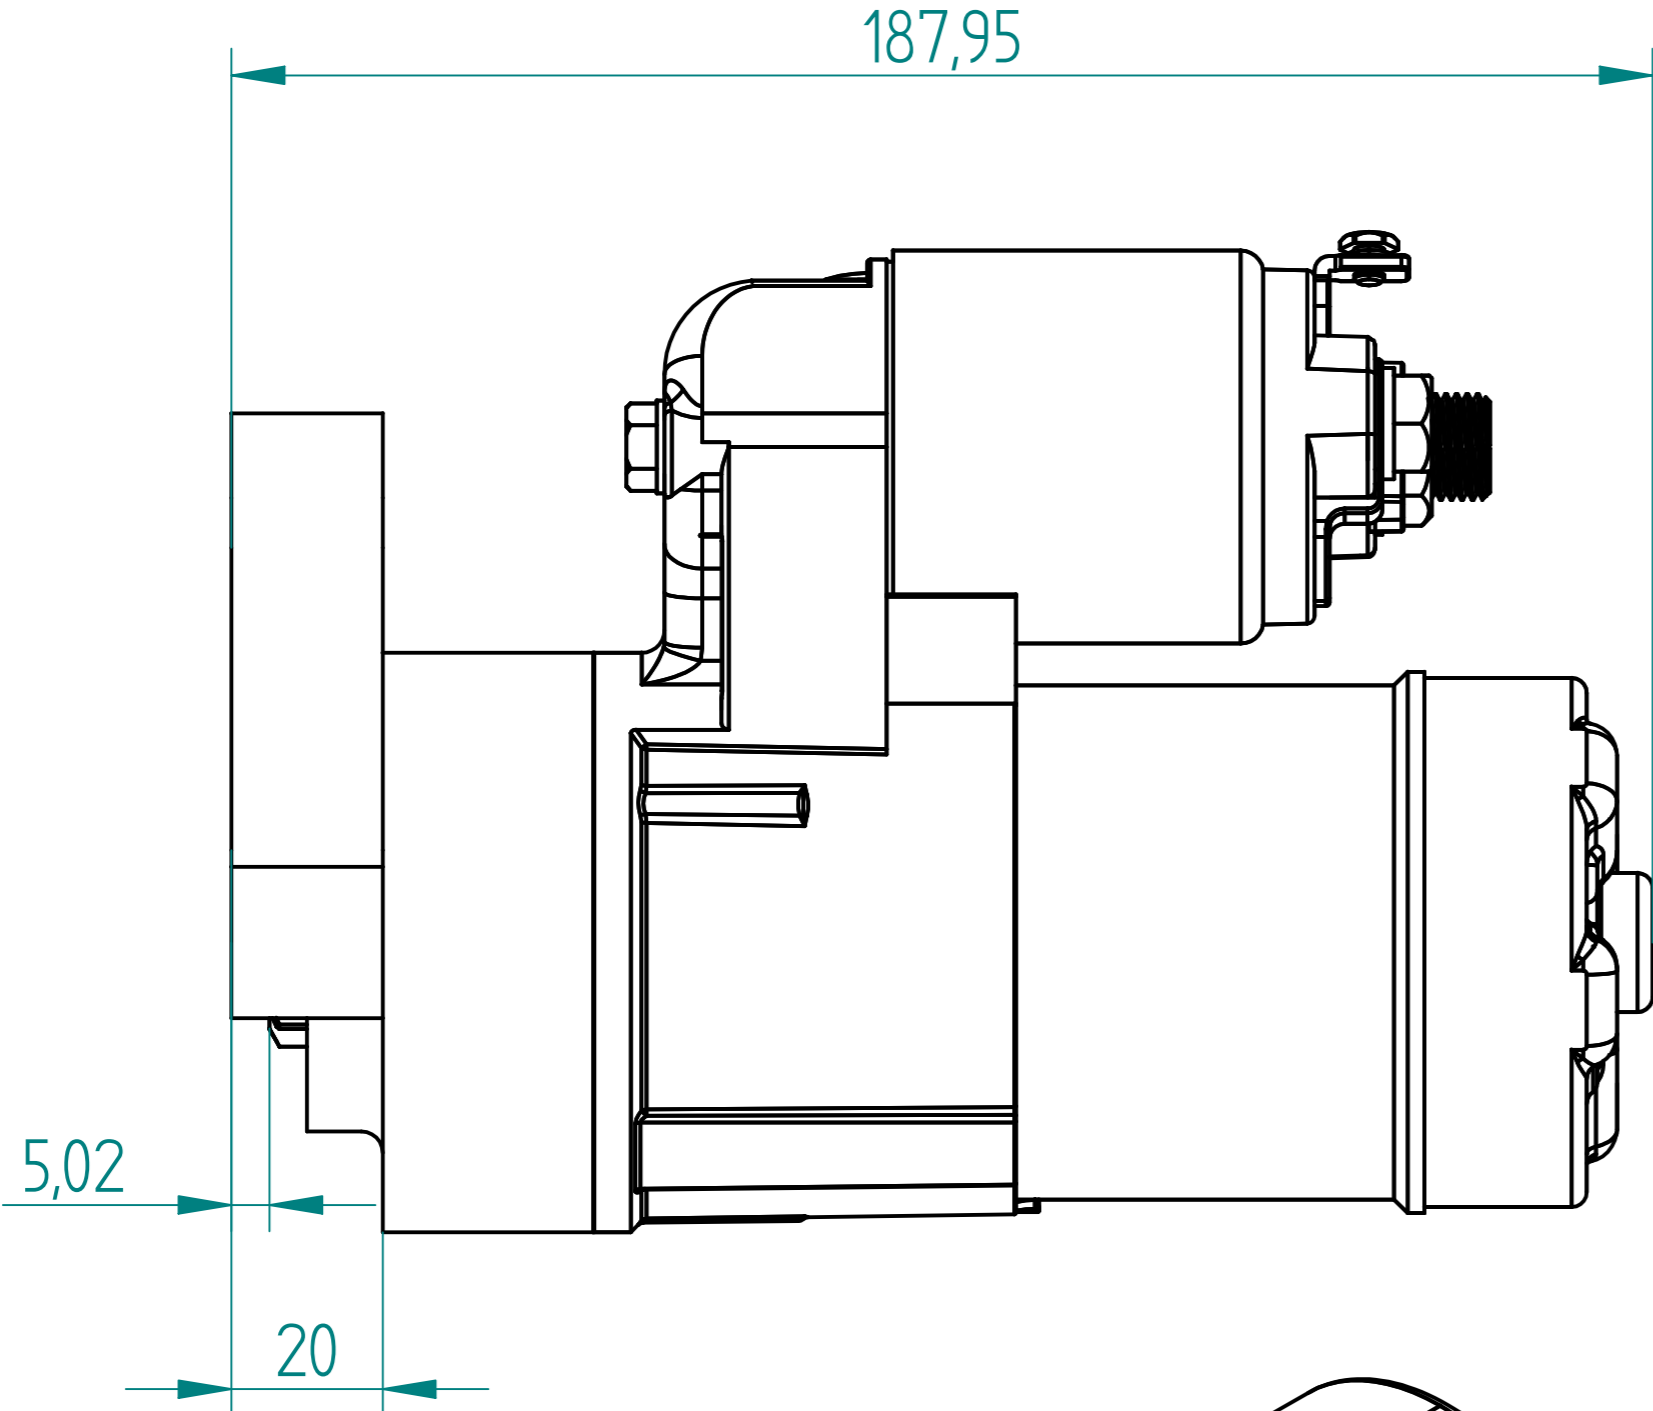

Citroen Starter. Part number 141404PGR

REVISION HISTORY			
REV.	DESCRIPTION	DATE	APPRO

Material		Finish	
Drawn	Name S.W.	Date 27/10/10	
Checked			
Appro			
Note. Unless otherwise stated all dimensions in mm.			
Project: Citroen Starter.			
Item: 141404PGR			
Maximum Torque:			
Status	Scale 1:1	Sheet 1 of 1	Mass: 2.7kg
© Copyright Brise Ltd. Unit Q3 Northfleet Industrial Estate DA11 9SN All Rights Reserved			