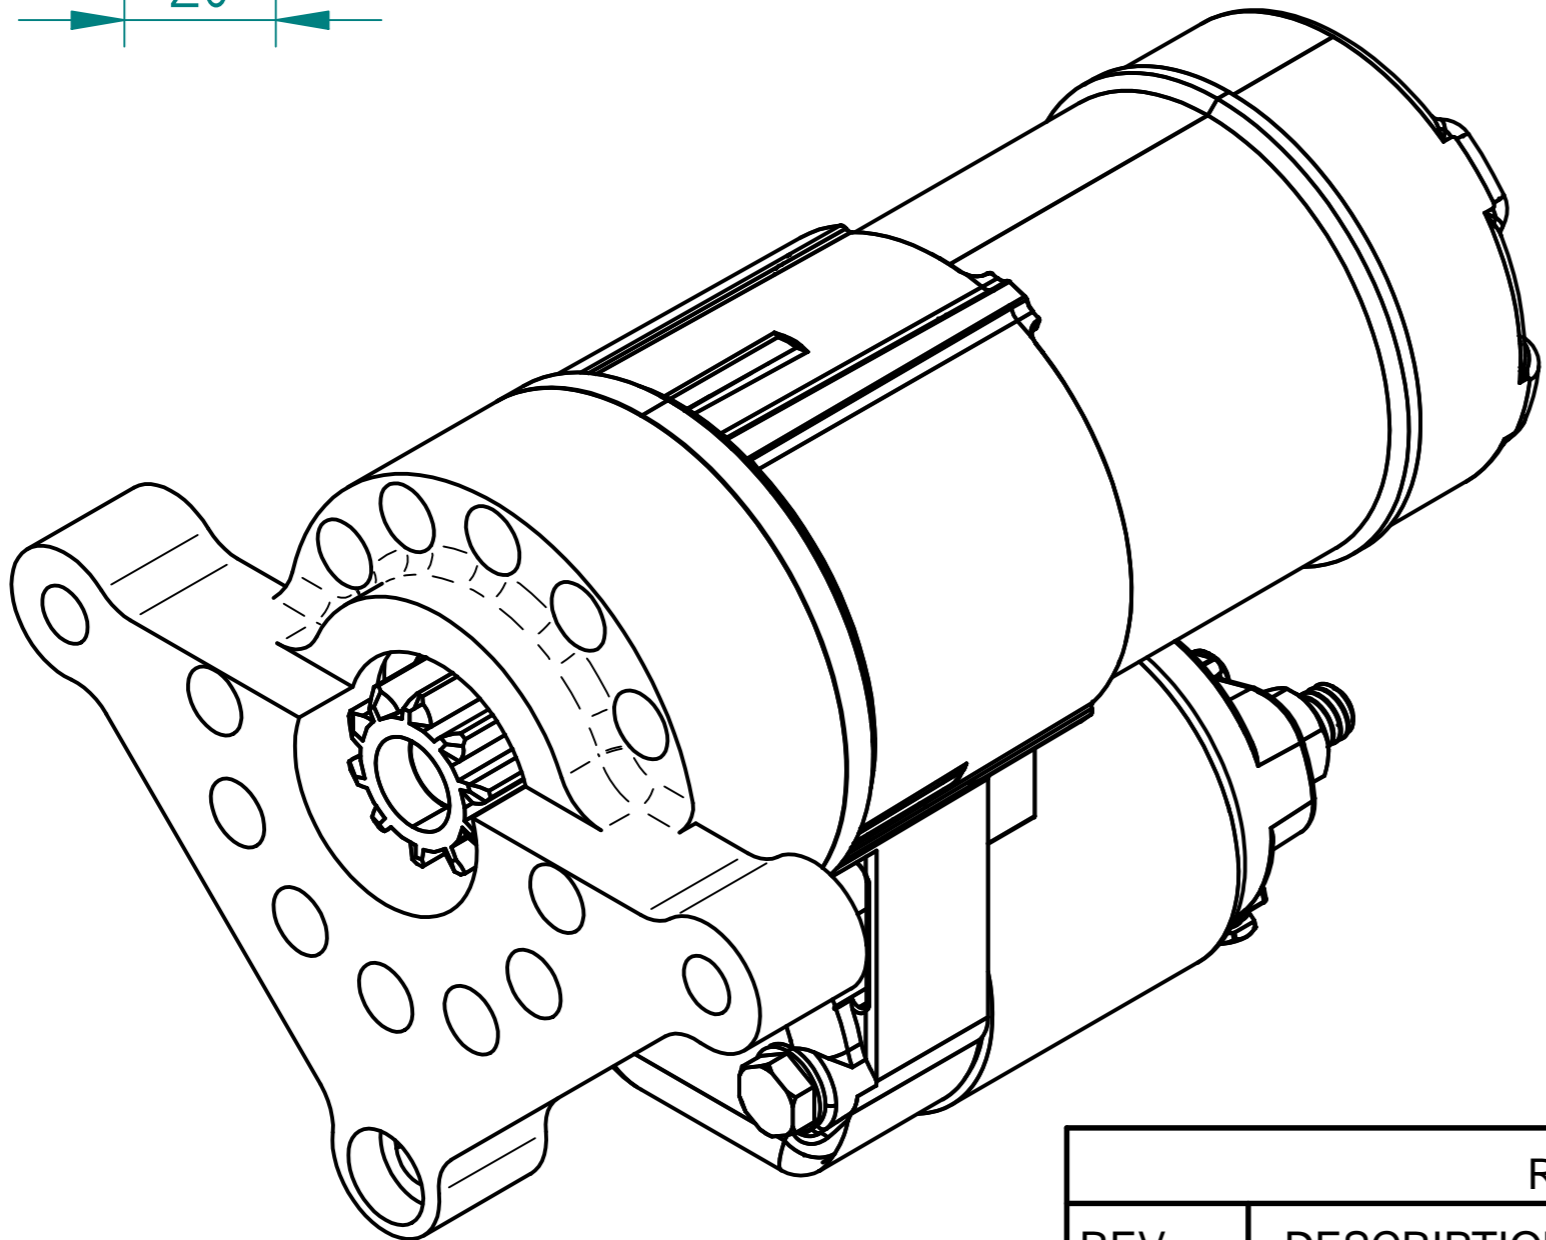

Citroen Starter. Part number 141404PGR

REVISION HISTORY			
REV.	DESCRIPTION	DATE	APPRO

Material		Finish	
Drawn	Name S.W.	Date 27/10/10	
Checked			
Appro			
Note. Unless otherwise stated all dimensions in mm.			
Project: Citroen Starter.			
Item: 141404PGR			
Maximum Torque:			
Status	Scale 1:1	Sheet 1 of 1	Mass: 2.7kg
© Copyright Brise Ltd. Unit Q3 Northfleet Industrial Estate DA11 9SN All Rights Reserved			