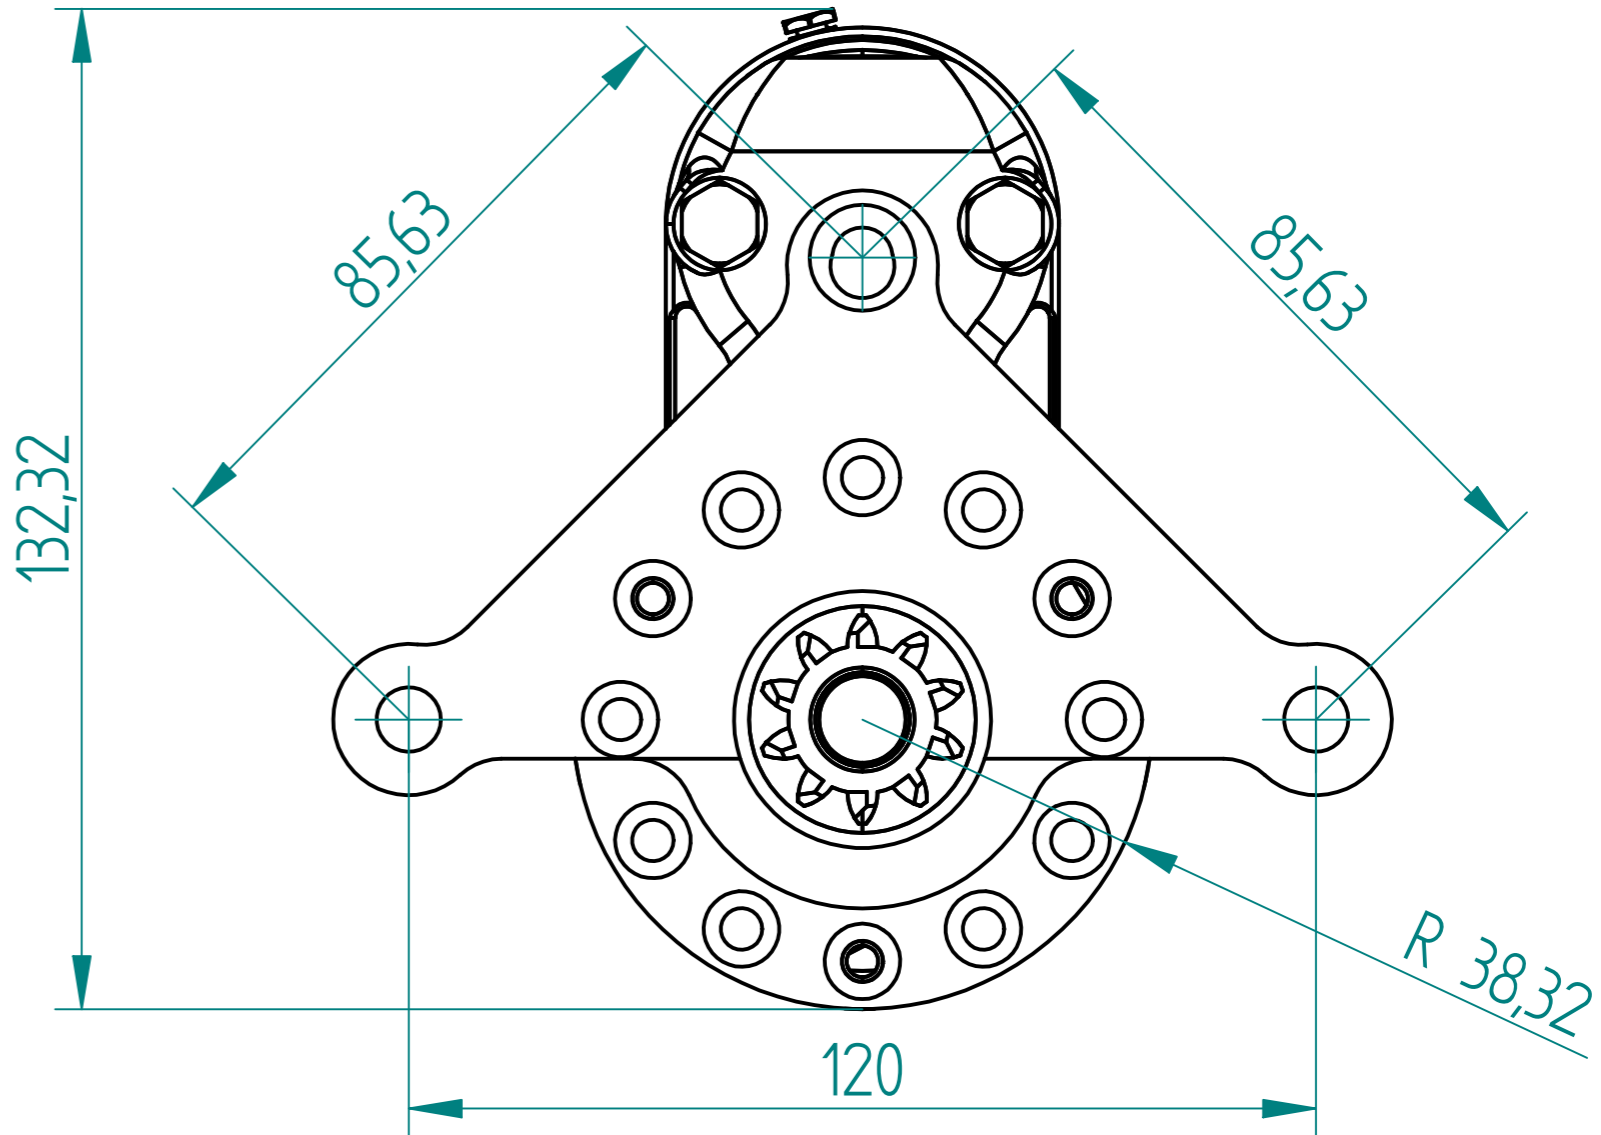

Citroen Starter. Part number 141404PGR

REVISION HISTORY			
REV.	DESCRIPTION	DATE	APPRO

Material		Finish	
Drawn	Name S.W.	Date 27/10/10	
Checked			
Appro			
Note. Unless otherwise stated all dimensions in mm.			
Project: Citroen Starter.			
Item: 141404PGR			
Maximum Torque:			
Status	Scale 1:1	Sheet 1 of 1	Mass: 2.7kg
© Copyright Brise Ltd. Unit Q3 Northfleet Industrial Estate DA11 9SN All Rights Reserved			