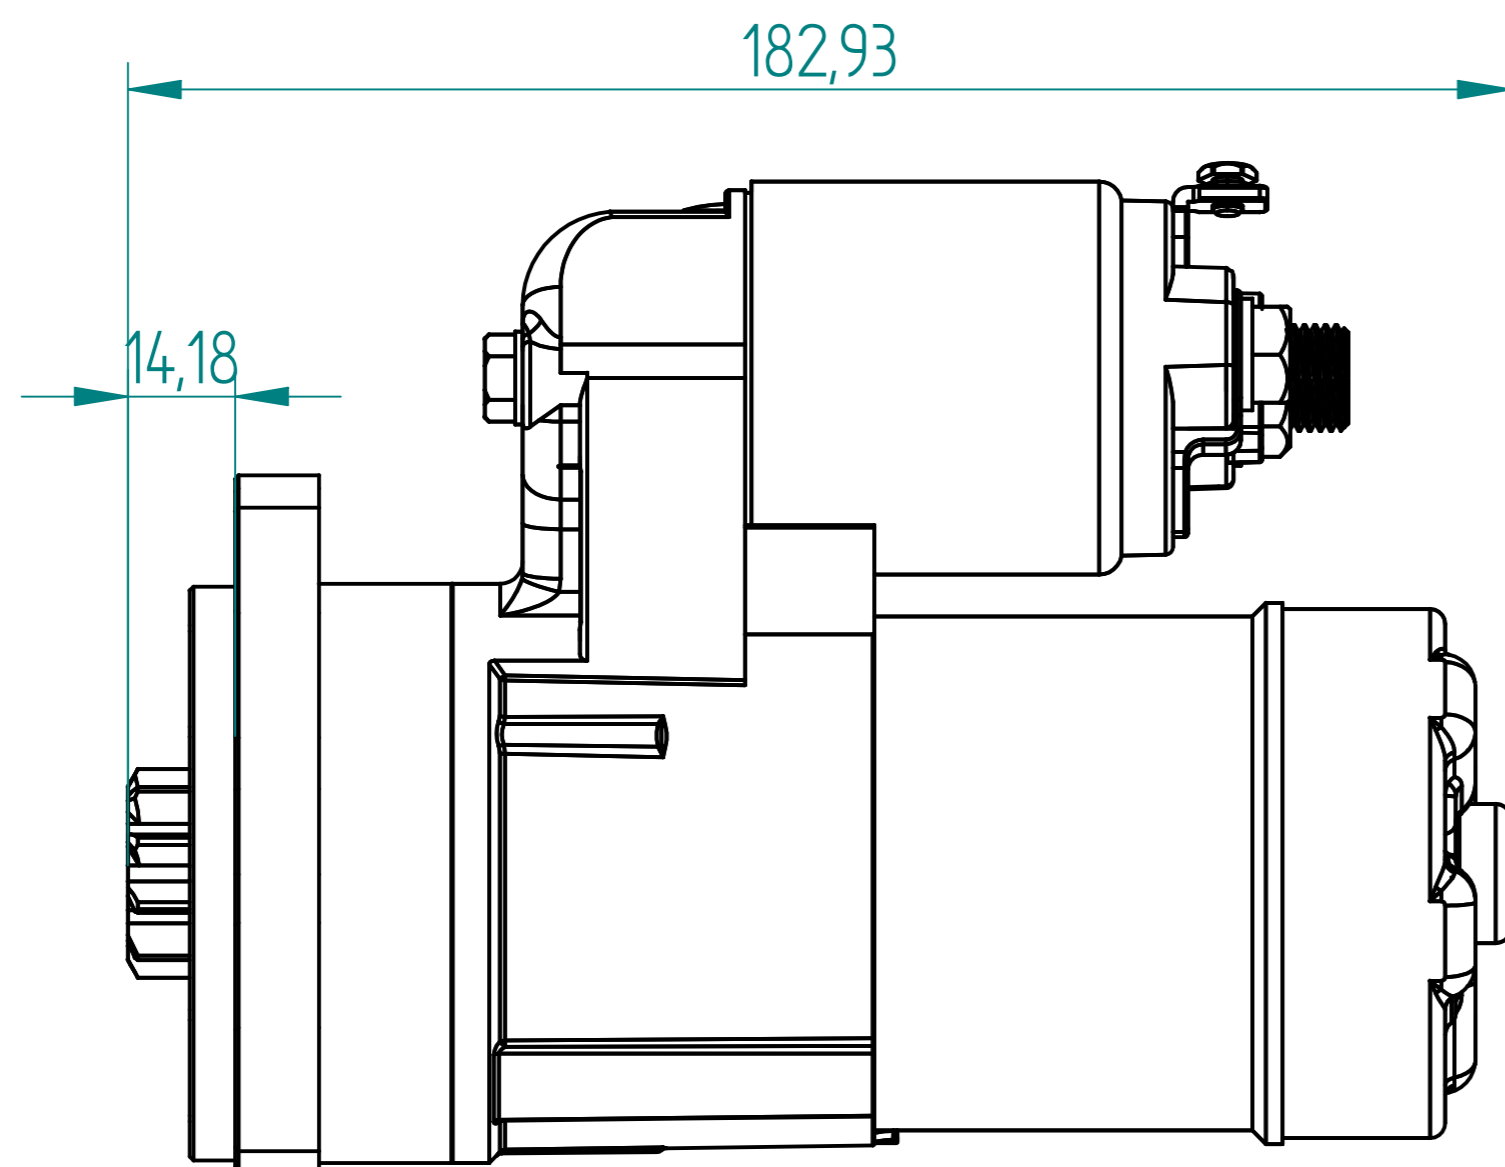

Ford FWD, CVH, FWD Zetec Starter. Part number 7614103PGR

REVISION HISTORY			
REV.	DESCRIPTION	DATE	APPRO

Material		Finish	
Drawn	Name	Date	
Checked	S.W.	28/10/10	
Appro			
Note.	Unless otherwise stated all dimensions in mm.		
Status	Project: Ford FWD CVH, FWD Zetec Wheeler Starter.		Item: 7614103PGR
© Copyright Brise Ltd. Unit Q3 Northfleet Industrial Estate DA11 9SN		All Rights Reserved	

Maximum Torque:
Scale 1:1 Sheet 1 of 1 Mass: 2.7kg