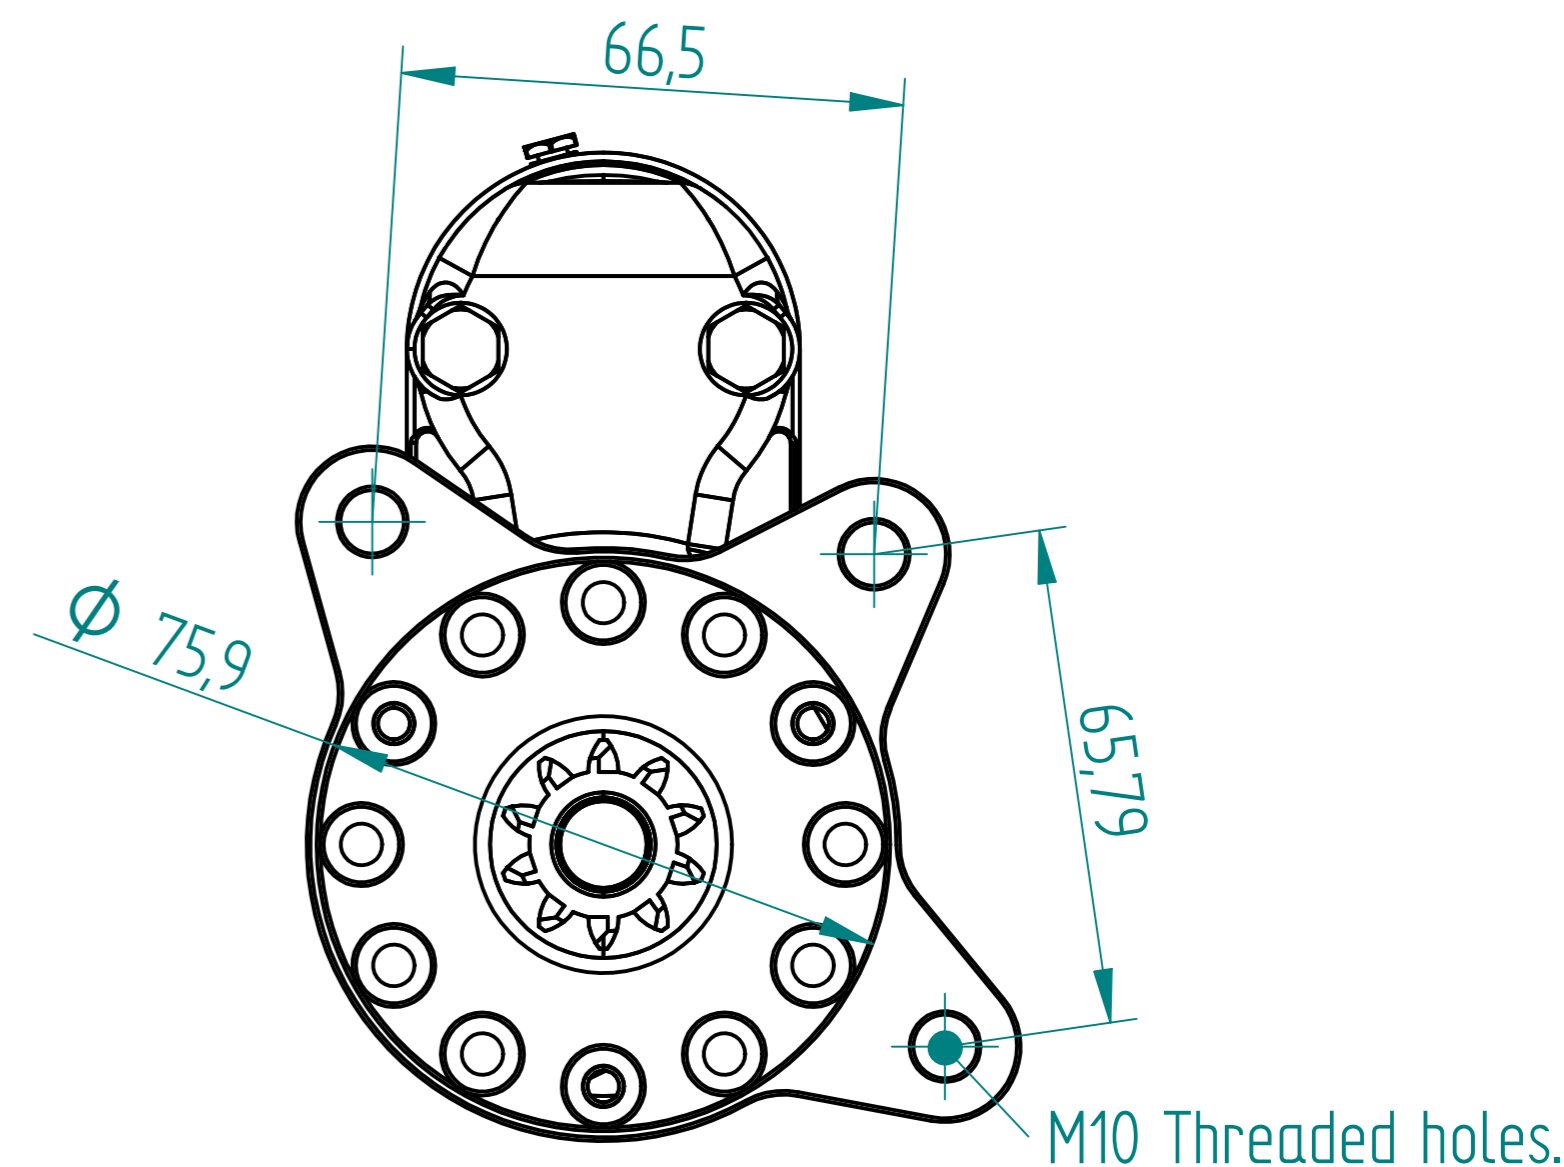

Ford FWD, CVH, FWD Zetec Starter. Part number 7614103PGR

REVISION HISTORY			
REV.	DESCRIPTION	DATE	APPRO

Material		Finish	
Drawn	Name	Date	
Checked	S.W.	28/10/10	
Appro			
Note.	Unless otherwise stated all dimensions in mm.		
Status	Project: Ford FWD CVH, FWD Zetec Wheeler Starter.		Item: 7614103PGR
© Copyright Brise Ltd. Unit Q3 Northfleet Industrial Estate DA11 9SN		All Rights Reserved	

Maximum Torque:
Scale 1:1 Sheet 1 of 1 Mass: 2.7kg