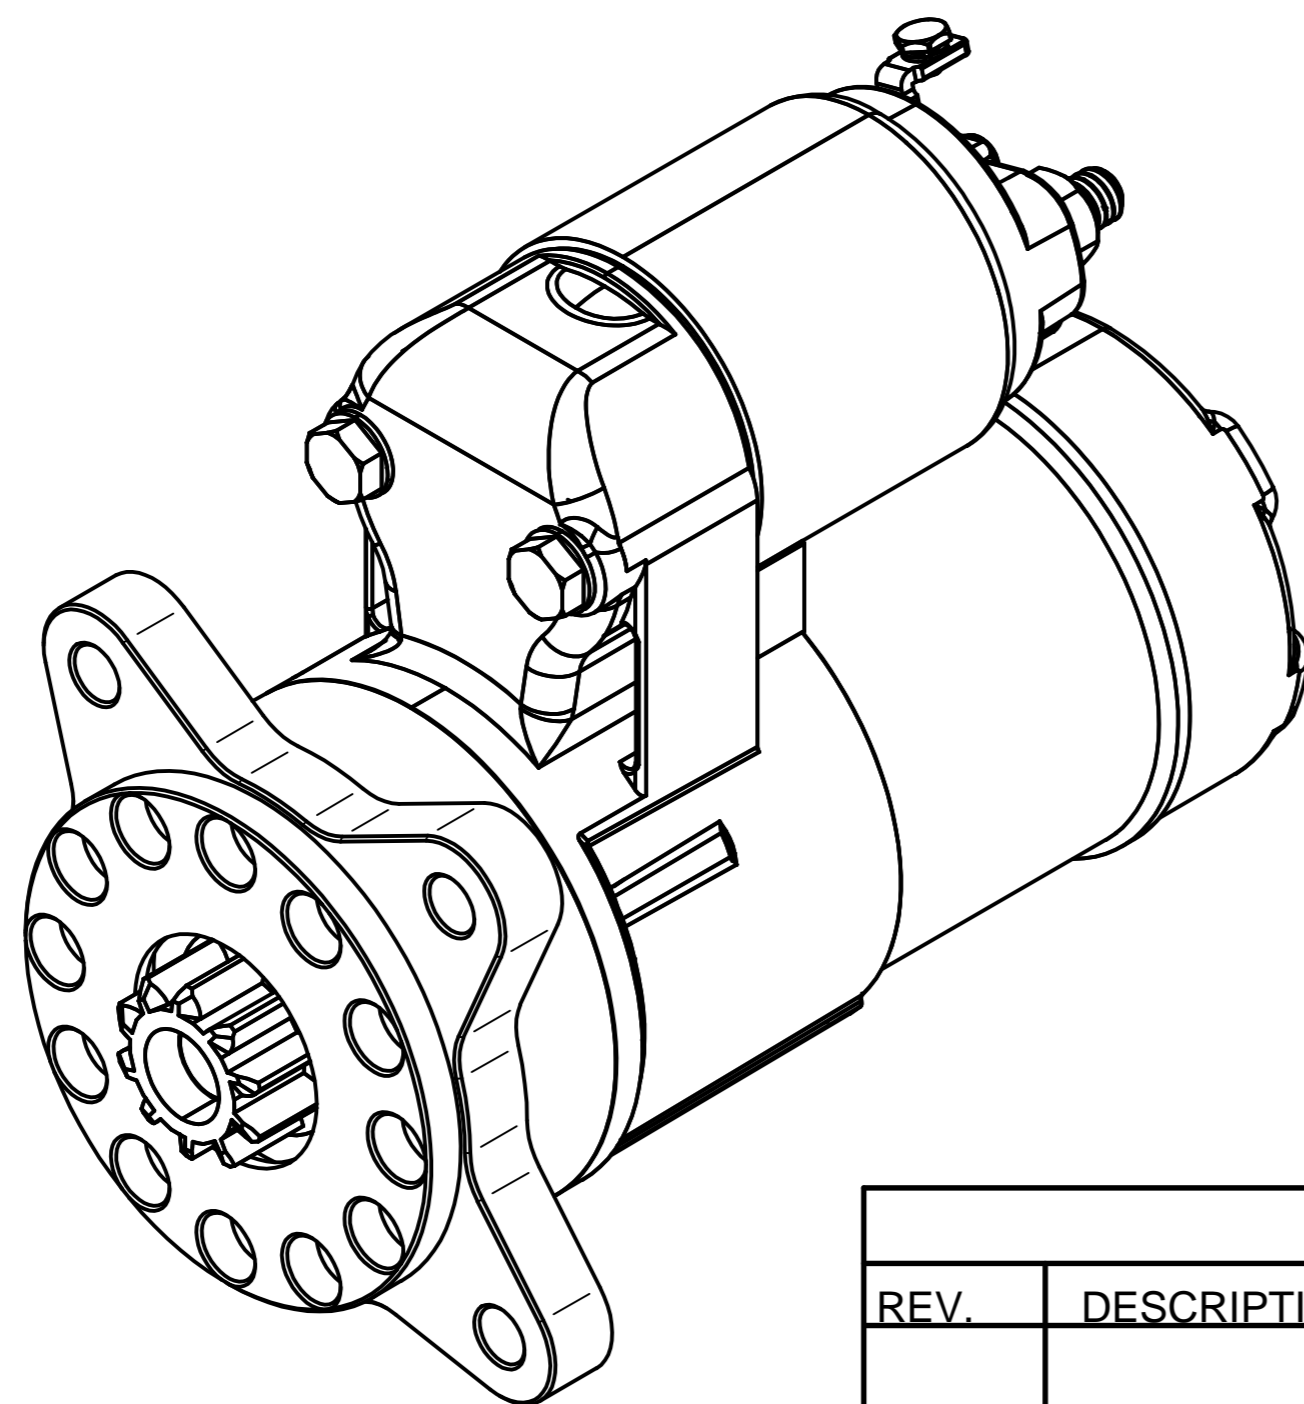

Ford FWD, CVH, FWD Zetec Starter. Part number 7614103PGR

REVISION HISTORY			
REV.	DESCRIPTION	DATE	APPRO

Material		Finish	
Drawn	Name	Date	
Checked	S.W.	28/10/10	
Appro			
Note.	Unless otherwise stated all dimensions in mm.		
Status	Project: Ford FWD CVH, FWD Zetec Wheeler Starter.		Item: 7614103PGR
© Copyright Brise Ltd. Unit Q3 Northfleet Industrial Estate DA11 9SN		All Rights Reserved	

Maximum Torque:
Scale 1:1 Sheet 1 of 1 Mass: 2.7kg