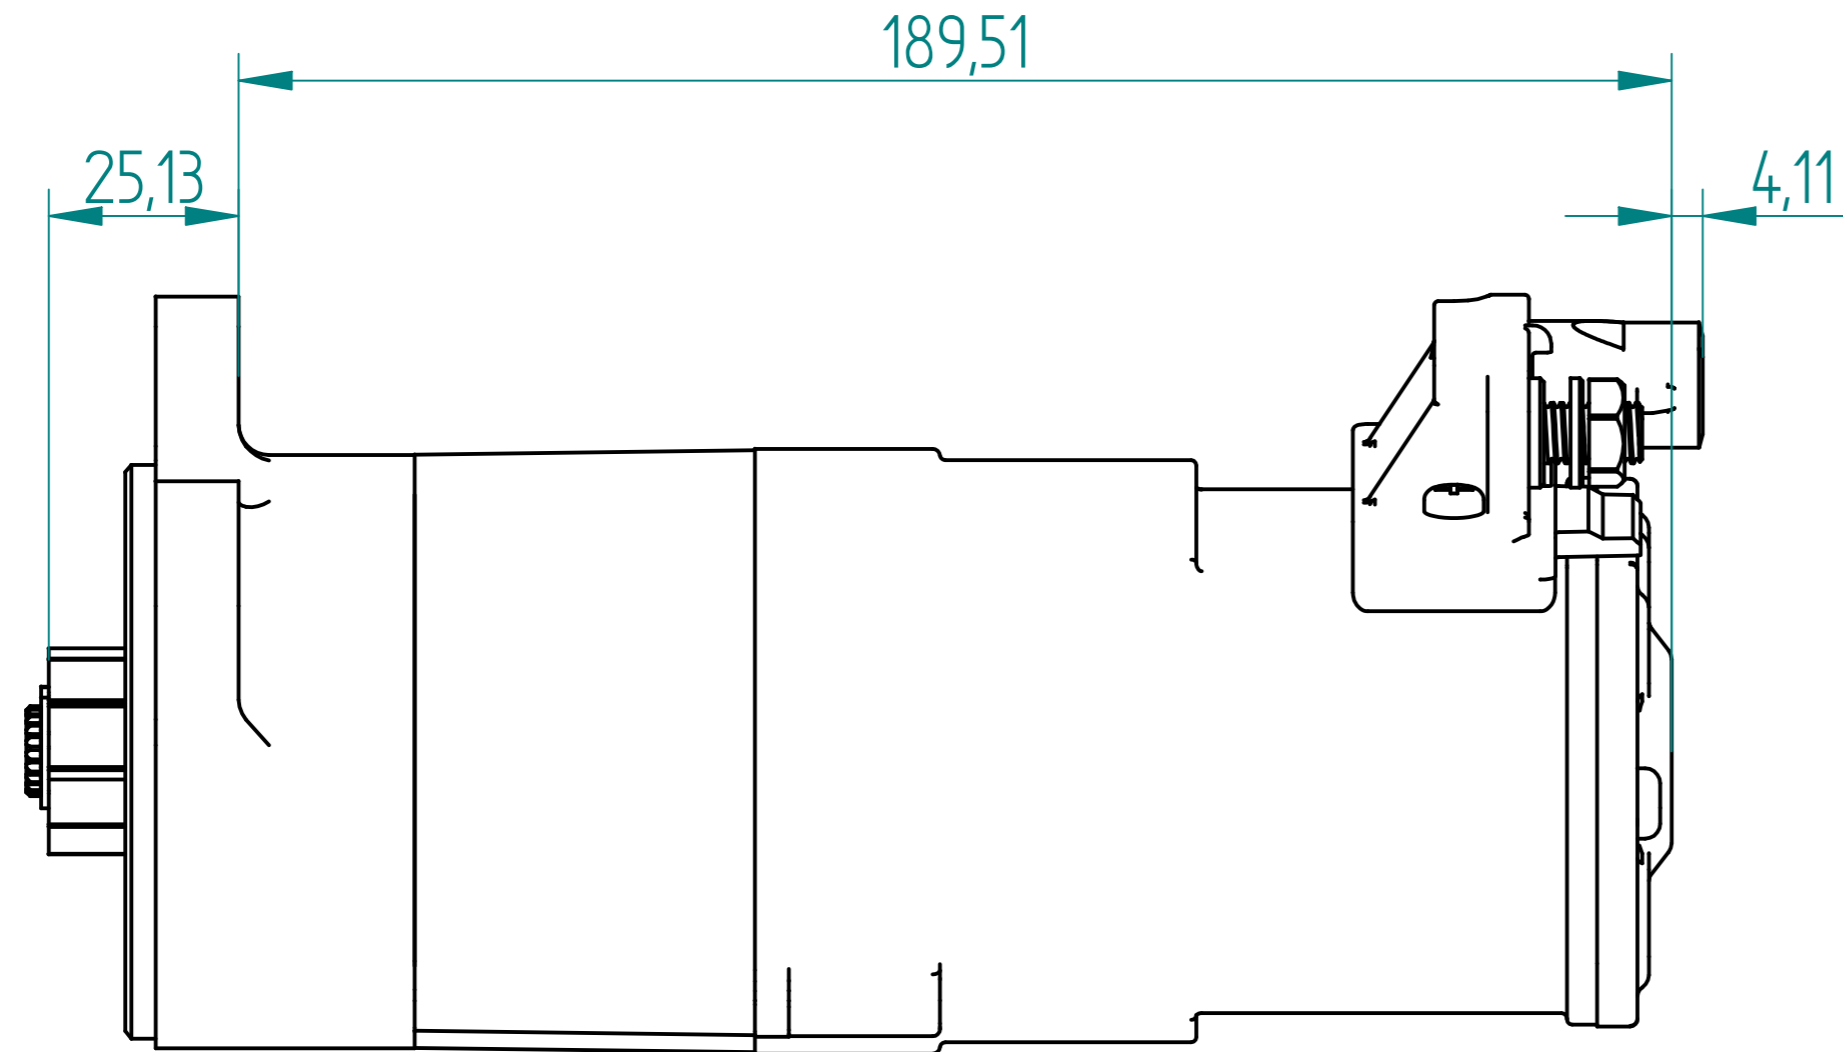

Ford FWD CVH/Zetec Starter. Part Number 7614103AXG

REVISION HISTORY			
REV.	DESCRIPTION	DATE	APPRO

Material		Finish	
Drawn	Name	Date	
Checked	S.W.	21/07/10	
Appro			
Note.			
Unless otherwise stated all dimensions in mm.			Project: Ford FWD CVH/Zetec.
			Item: 7614103AXG
			Maximum Torque: 32Nm
Status	Scale 1:1	Sheet 1 of 1	Mass: 2.7kg
© Copyright Brise Ltd. Unit Q3 Northfleet Industrial Estate DA11 9SN All Rights Reserved			