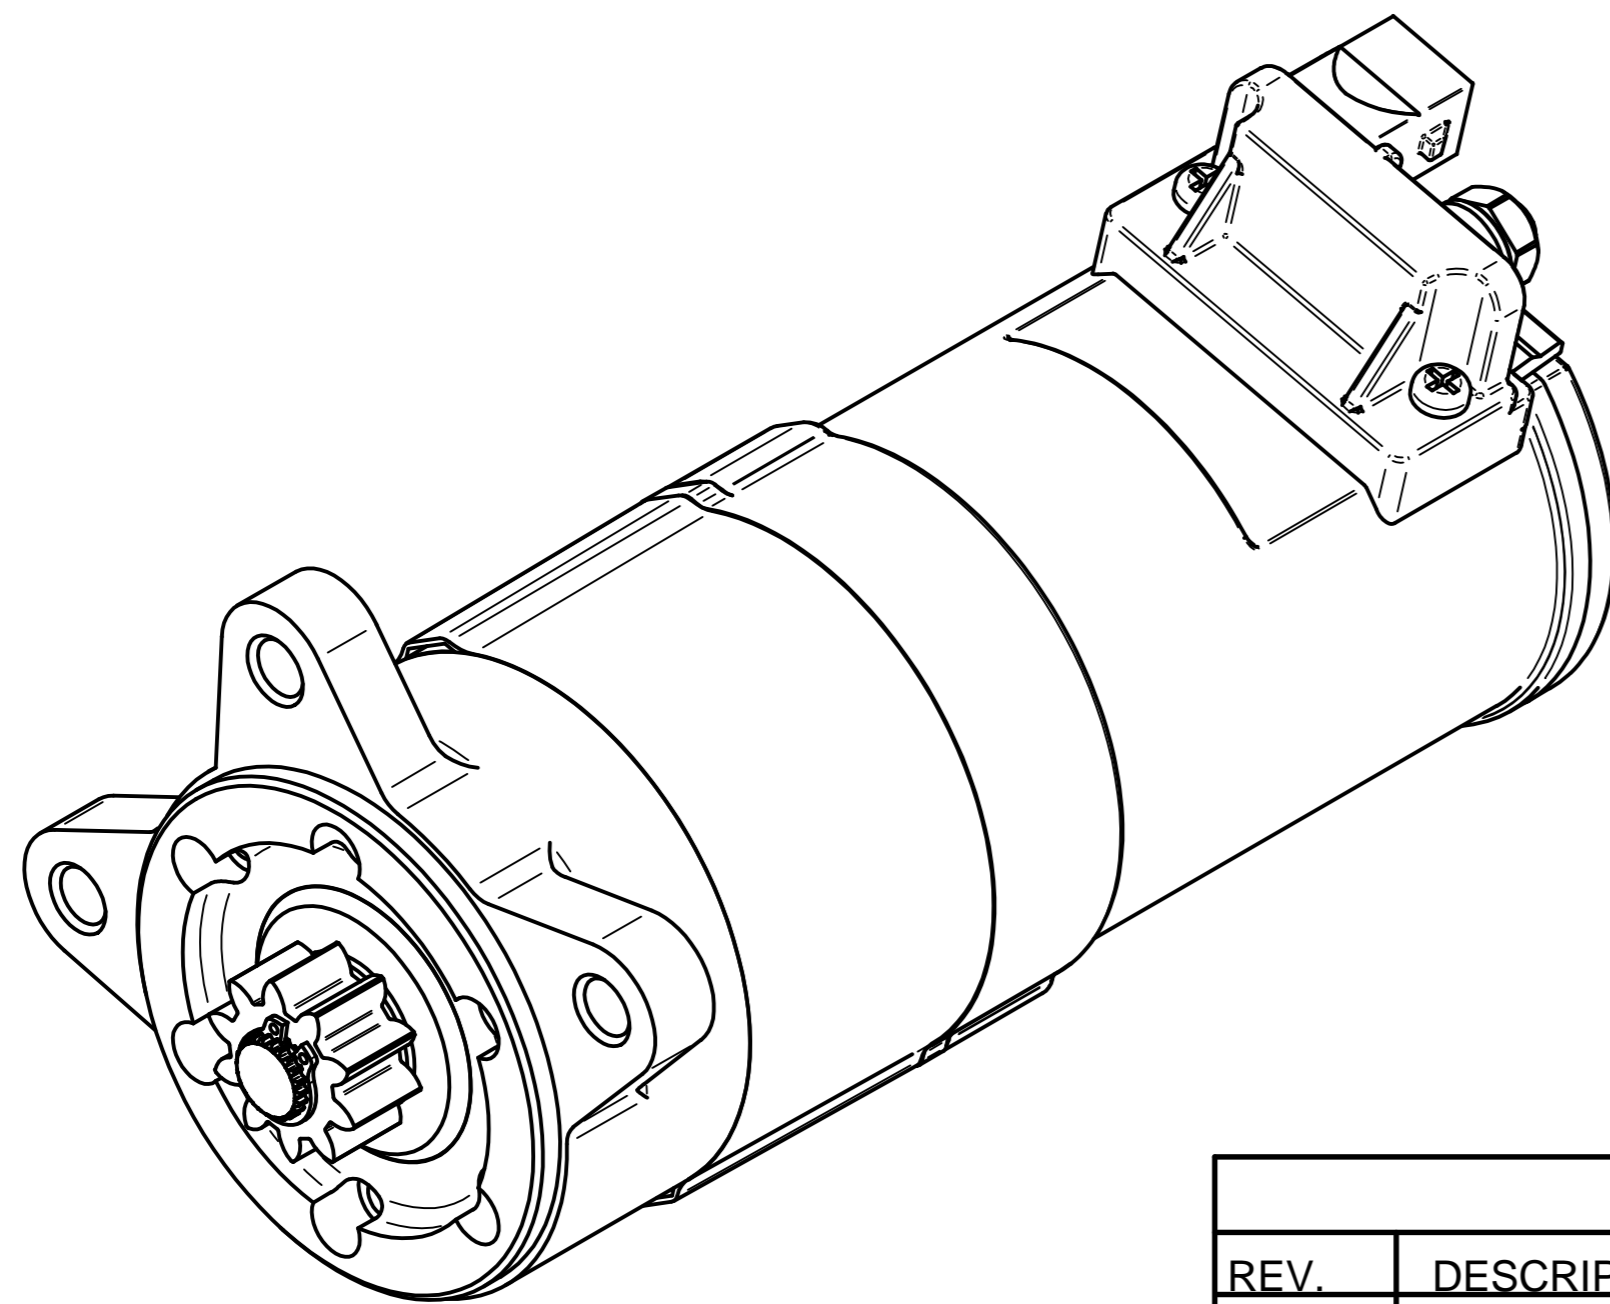

Ford FWD CVH/Zetec Starter. Part Number 7614103AXG

REVISION HISTORY			
REV.	DESCRIPTION	DATE	APPRO

Material		Finish	
Drawn	Name	Date	
Checked	S.W.	21/07/10	
Appro			
Note.			
Unless otherwise stated all dimensions in mm.			Project: Ford FWD CVH/Zetec.
			Item: 7614103AXG
			Maximum Torque: 32Nm
Status	Scale 1:1	Sheet 1 of 1	Mass: 2.7kg
© Copyright Brise Ltd. Unit Q3 Northfleet Industrial Estate DA11 9SN All Rights Reserved			