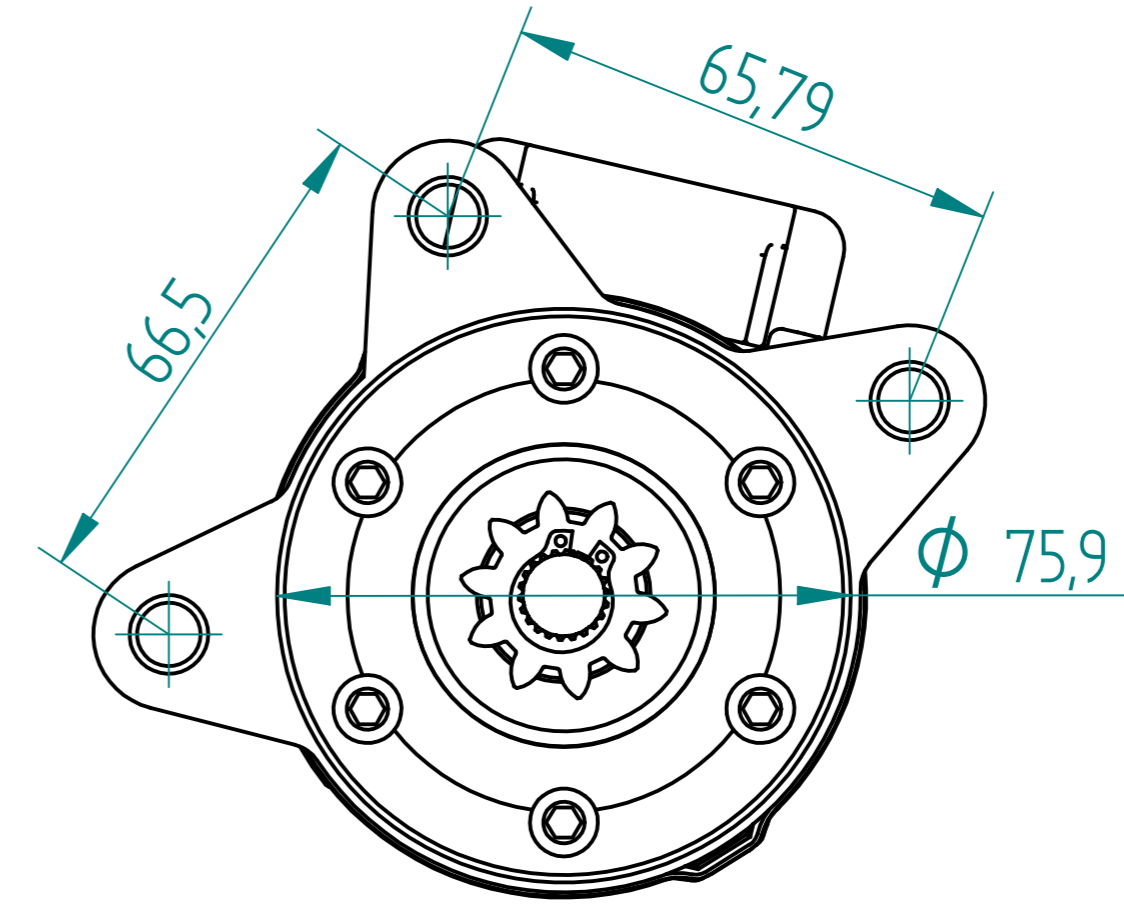

Ford FWD CVH/Zetec Starter. Part Number 7614103AXG

REVISION HISTORY			
REV.	DESCRIPTION	DATE	APPRO

Material		Finish	
Drawn	Name	Date	
Checked	S.W.	21/07/10	
Appro			
Note.			
Unless otherwise stated all dimensions in mm.			Project: Ford FWD CVH/Zetec.
			Item: 7614103AXG
			Maximum Torque: 32Nm
Status	Scale 1:1	Sheet 1 of 1	Mass: 2.7kg
© Copyright Brise Ltd. Unit Q3 Northfleet Industrial Estate DA11 9SN All Rights Reserved			