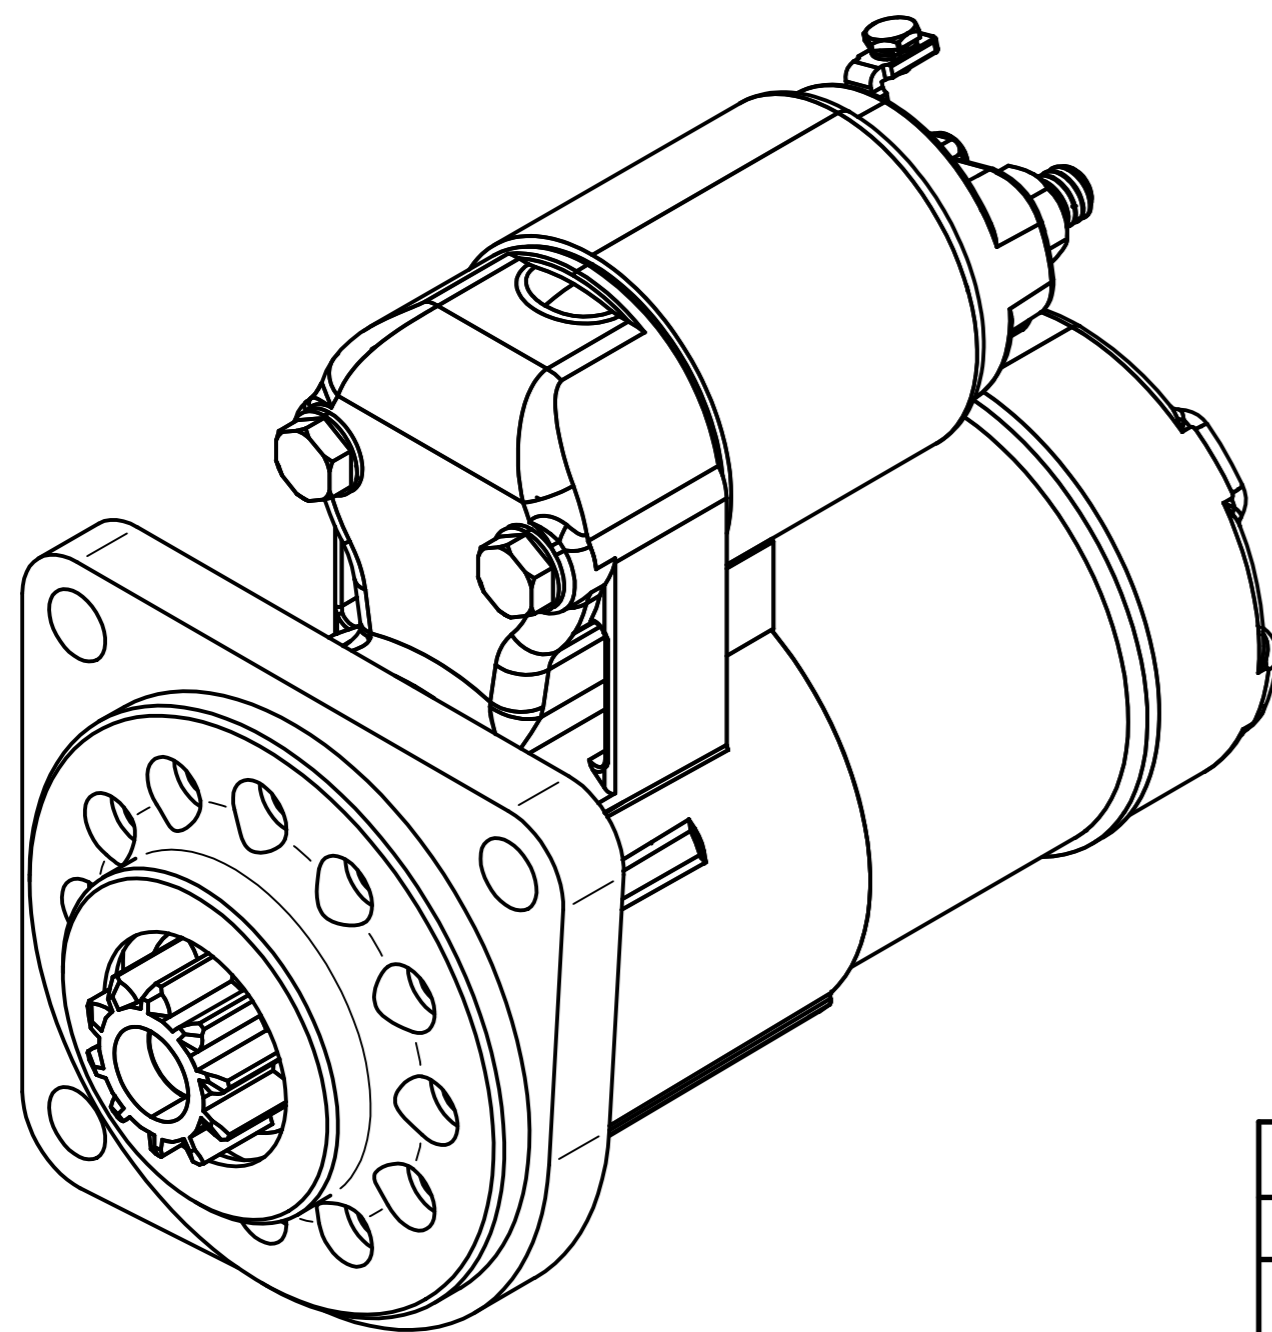

Ford pinto starter. Part Number 892910PGR

REVISION HISTORY			
REV.	DESCRIPTION	DATE	APPRO

Material		Finish	
Drawn	Name	Date	
Checked	S.W.	22/07/10	
Appro			
Note.			
Unless otherwise stated all dimensions in mm.			Project: Ford Pinto.
			Item: 892910PGR
			Maximum Torque: 47-50Nm
Status	Scale 1:1	Sheet 1 of 1	Mass: 2.7kg
© Copyright Brise Ltd. Unit Q3 Northfleet Industrial Estate DA11 9SN All Rights Reserved			