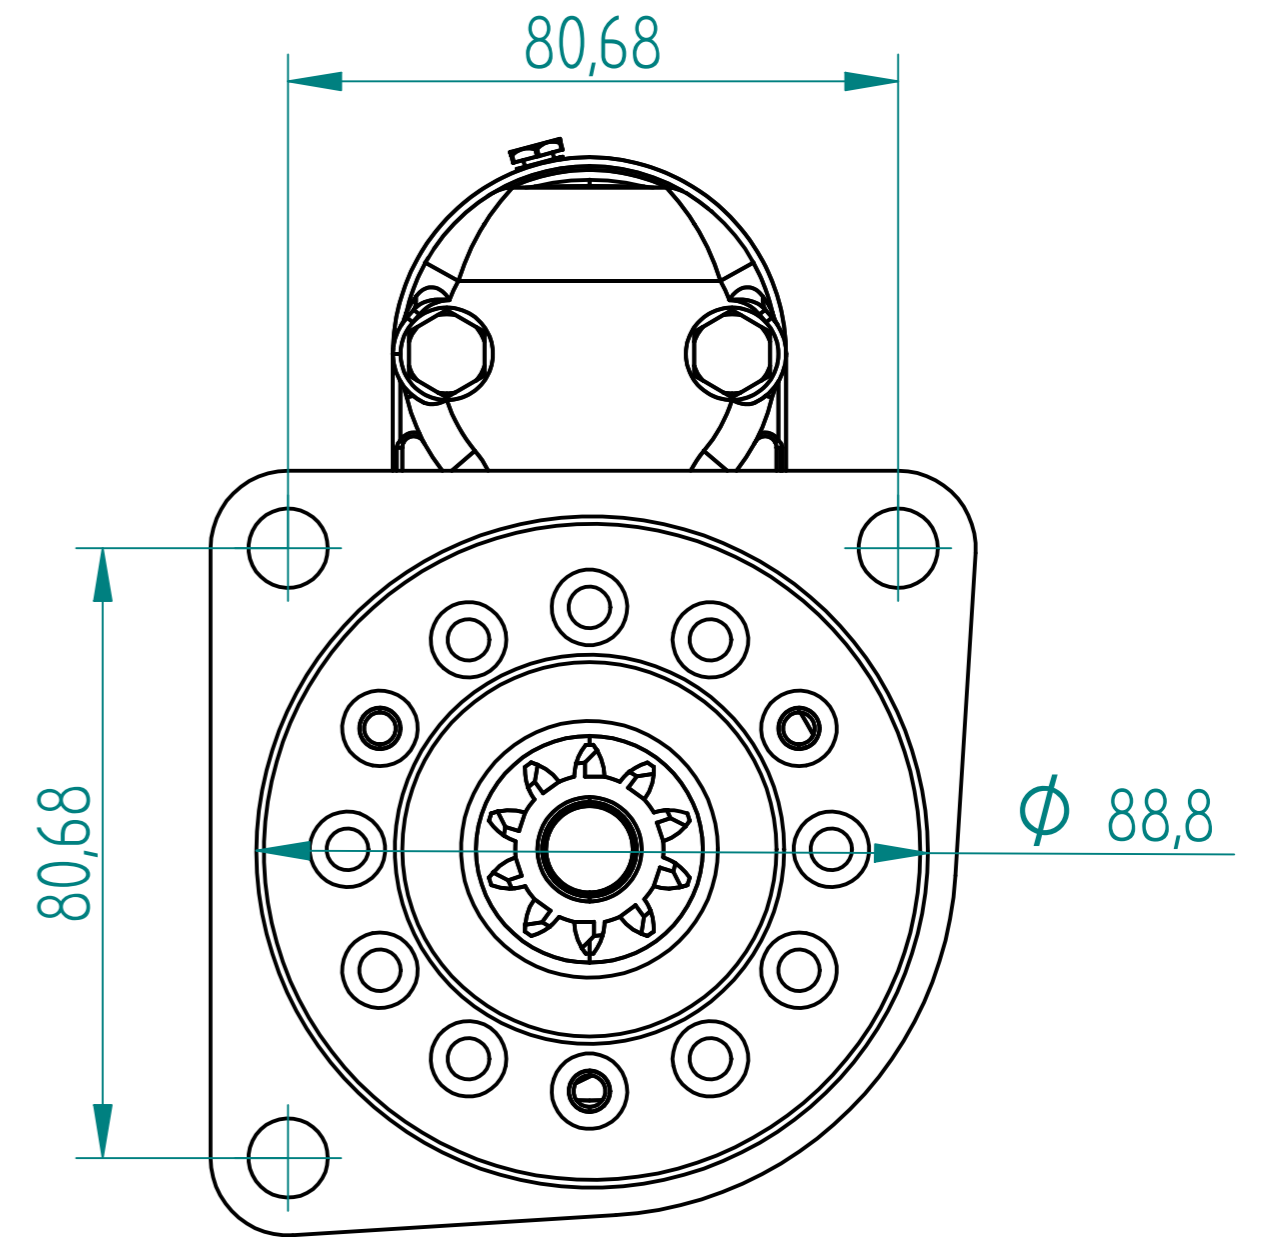

Ford pinto starter. Part Number 892910PGR

REVISION HISTORY			
REV.	DESCRIPTION	DATE	APPRO

Material		Finish	
Drawn	Name	Date	
Checked	S.W.	22/07/10	
Appro			
Note.			
Unless otherwise stated all dimensions in mm.			Project: Ford Pinto.
			Item: 892910PGR
			Maximum Torque: 47-50Nm
Status	Scale 1:1	Sheet 1 of 1	Mass: 2.7kg
© Copyright Brise Ltd. Unit Q3 Northfleet Industrial Estate DA11 9SN All Rights Reserved			