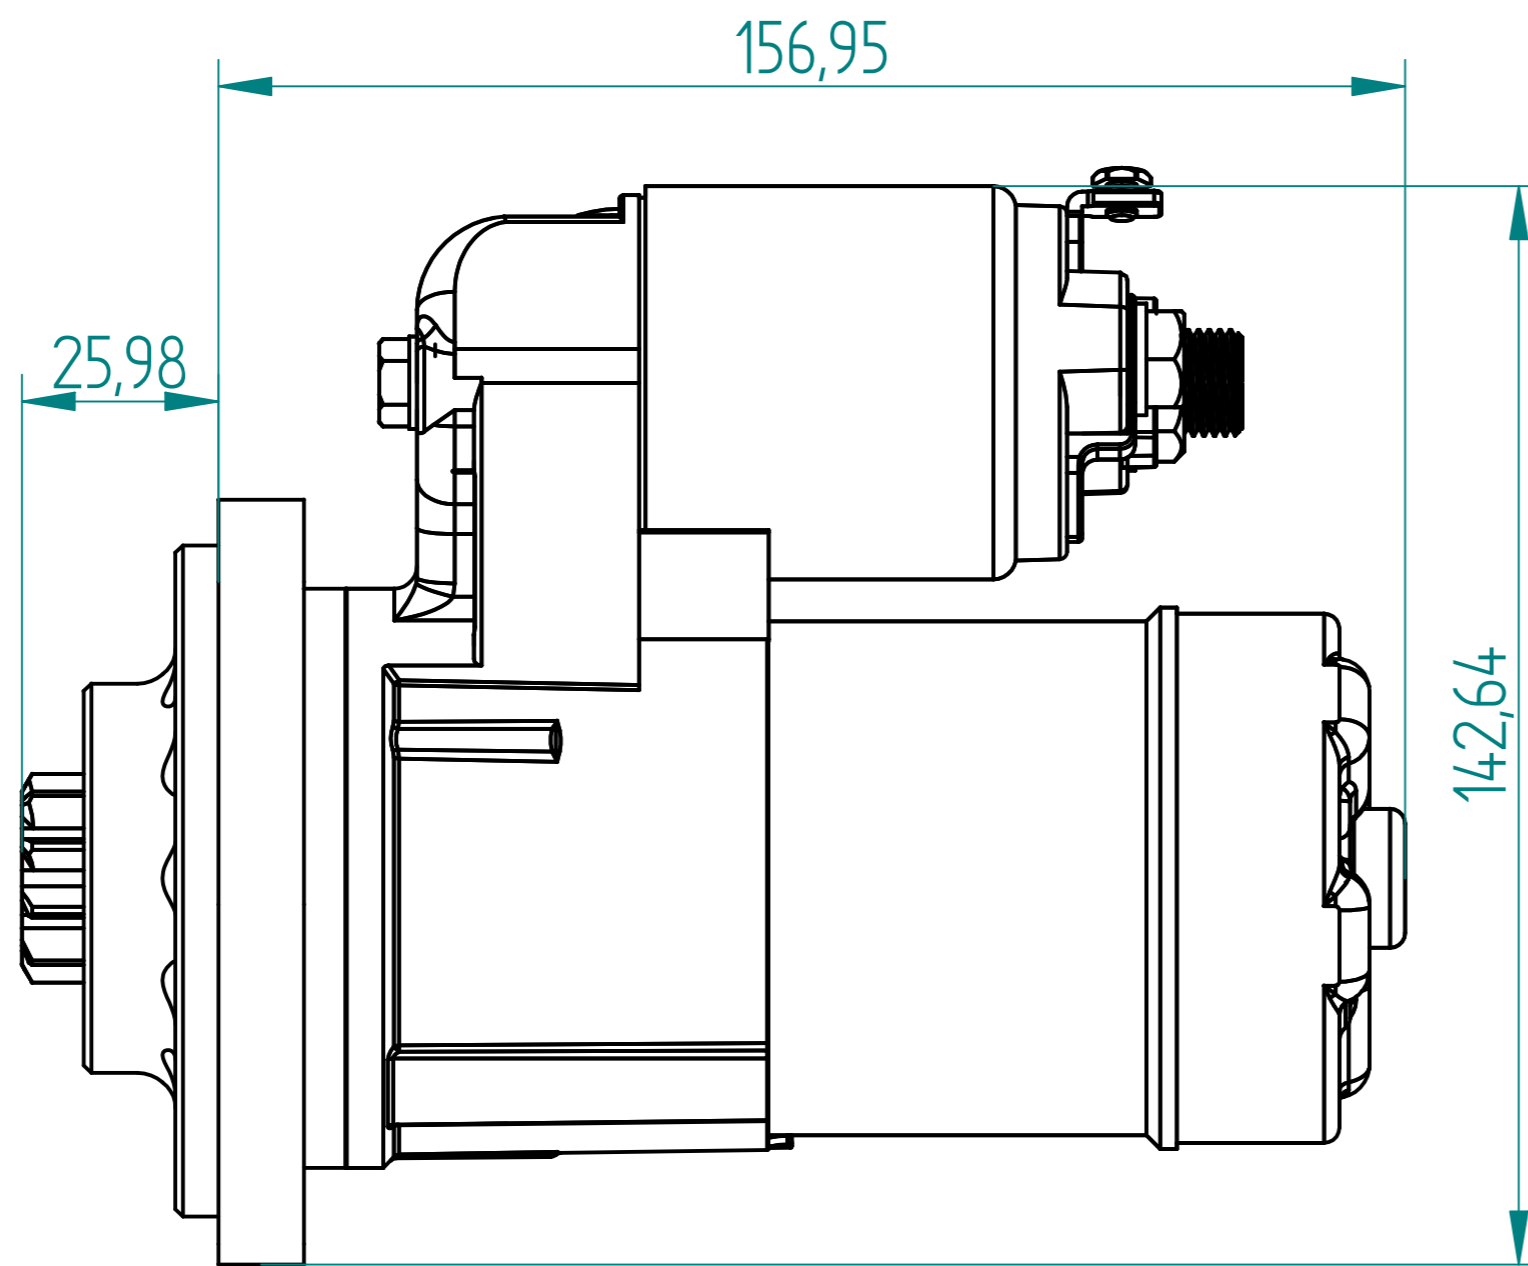

Ford pinto starter. Part Number 892910PGR

REVISION HISTORY			
REV.	DESCRIPTION	DATE	APPRO

Material		Finish	
Drawn	Name	Date	
Checked	S.W.	22/07/10	
Appro			
Note.			
Unless otherwise stated all dimensions in mm.			Project: Ford Pinto.
			Item: 892910PGR
			Maximum Torque: 47-50Nm
Status	Scale 1:1	Sheet 1 of 1	Mass: 2.7kg
© Copyright Brise Ltd. Unit Q3 Northfleet Industrial Estate DA11 9SN All Rights Reserved			